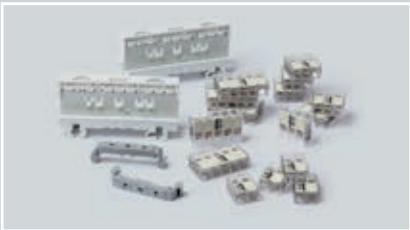

## R. STAHL TERMINAL BOX WITH WAGO CONNECTING TERMINALS

Fast. Secure. Safe. No tools required. Efficient explosion protection for potentially explosive areas. This proven housing from R. STAHL, with the "Increased Safety Ex e" type of protection, comes combined with WAGO 221 Ex connecting terminals.

## ATEX IECEx TR CU MARINE NEPSI KGS

Strip the wire for 11 mm.

Easily lift the lever by hand and insert the wire.

Push the lever back down.

Easily install a connector into the mounting carrier.

Simply connect and rewire inserted connectors in the carrier.

Easily remove the connectors – without tools.

Starter set

Integrated spacer between the connectors in the carrier: For operating voltages up to 440 V

Without spacer for operating voltages up to 275 V

ID 291885 | 2021-04/EN | Printed in Germany