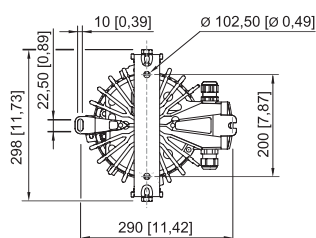

Ambient Conditions

Ambient temperature	-40 °C ... +70 °C
---------------------	-------------------

Mechanical Data

Version	Bracket mounting
Degree of protection (IP)	IP66 / IP68 (10 m)
Enclosure material	Aluminium, Seawater-resistant
Enclosure colour	Standard
Sealing material	Silicone
Silicone-free content	Contains silicone
Protective glass material 2	Pressed glass
Max. solid connection terminals	6 mm ²
Max. finely stranded connection terminals	4 mm ²
Type of connection cable	Finely stranded Finely stranded with clip Solid
Size	1
Width	298 mm
Height	327.5 mm
Length	310 mm
Reflector	Yes
Weight	8.23 kg
Weight	18.14 lb
Disconnection of the luminaire	No

Components

Cable glands and entries	1 x M25 x 1.5
Stopping plugs	1 x M25 x 1.5
Wire guard	No

6050/604-611-7B2-008850-001 Art. No. 275937

Technical Drawings – Subject to Alterations

Luminous flux decrease at ambient temperature - variants with DALI

Luminous flux decrease at ambient temperature - variants without DALI

Light Distribution Curves

cd/klm $\eta = 100\%$
 — C0 - C180 — C90 - C270
 With internal reflector, protection glass clear

6050/604-611-7B2-008850-001 Art. No. 275937

Dimensional Drawings (All Dimensions in mm [inches]) – Subject to Alterations

With mounting bracket

With wire guard and mounting bracket

With antiglare device and mounting bracket

Accessories

Antiglare device / reflector