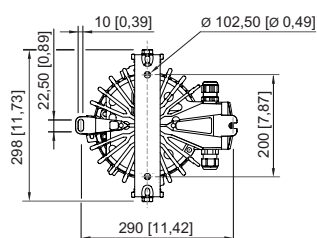

6050/604-611-7B2-008850-001 Art. No. 275937

Lighting Data

Number of lamps	1
Lamp wattage	60 W
Lamp type	LED
Lamp	LED
Light colour	5000 K – neutral white
Light distribution	Medium-beam
Luminaire efficacy	122 lm/W
Luminous flux	7400 lm
Colour rendering	≥ 80
Colour temperature	5000 K

Ambient Conditions

Ambient temperature	-40 °C ... +70 °C
---------------------	-------------------

Mechanical Data

Version	Bracket mounting
Degree of protection (IP)	IP66 / IP68 (10 m)
Enclosure material	Aluminium, Seawater-resistant
Enclosure colour	Standard
Sealing material	Silicone
Silicone-free content	Contains silicone
Protective glass material 2	Pressed glass
Max. solid connection terminals	6 mm ²
Max. finely stranded connection terminals	4 mm ²
Type of connection cable	Finely stranded Finely stranded with clip Solid
Size	1
Width	298 mm
Height	327.5 mm
Length	310 mm
Reflector	Yes
Weight	8.23 kg
Weight	18.14 lb
Disconnection of the luminaire	No

Luminous flux decrease at ambient temperature - variants without DALI

Light Distribution Curves

cd/klm $\eta = 100\%$
 — C0 - C180 — C90 - C270
 With internal reflector, protection glass clear

6050/604-611-7B2-008850-001 Art. No. 275937

Dimensional Drawings (All Dimensions in mm [inches]) – Subject to Alterations

With mounting bracket

With wire guard and mounting bracket

With antiglare device and mounting bracket

Accessories

Antiglare device / reflector