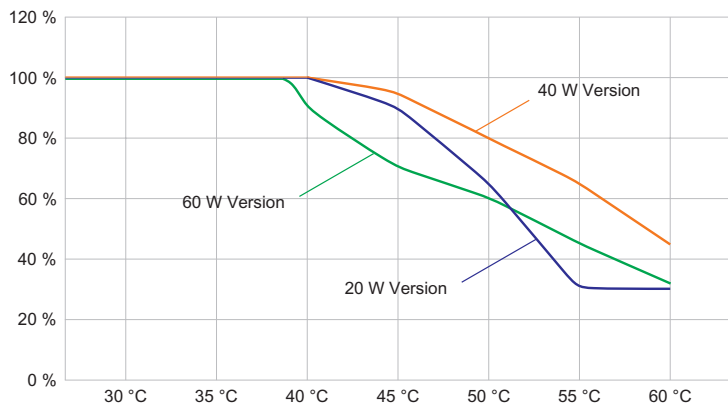

6050/604-611-7B2-008850-001 Art. No. 275937

Technical Drawings – Subject to Alterations

Luminous flux decrease at ambient temperature - variants with DALI