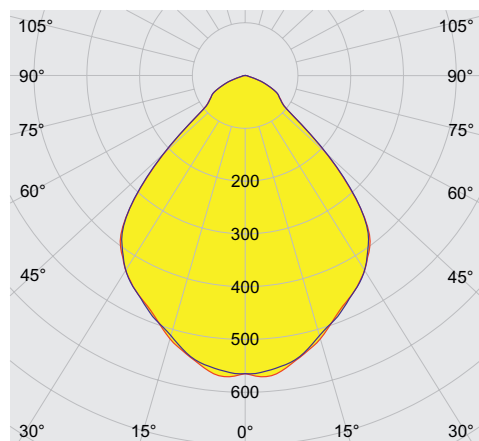

6050/604-611-7B2-008850-001 Art. No. 275937

Lighting Data

Number of lamps	1
Lamp wattage	60 W
Lamp type	LED
Lamp	LED
Light colour	5000 K – neutral white
Light distribution	Medium-beam
Luminaire efficacy	122 lm/W
Luminous flux	7400 lm
Colour rendering	≥ 80
Colour temperature	5000 K

Ambient Conditions

Ambient temperature	-40 °C ... +70 °C
---------------------	-------------------

Mechanical Data

Version	Bracket mounting
Degree of protection (IP)	IP66 / IP68 (10 m)
Enclosure material	Aluminium, Seawater-resistant
Enclosure colour	Standard
Sealing material	Silicone
Silicone-free content	Contains silicone
Protective glass material 2	Pressed glass
Max. solid connection terminals	6 mm ²
Max. finely stranded connection terminals	4 mm ²
Type of connection cable	Finely stranded Finely stranded with clip Solid
Size	1
Width	298 mm
Height	327.5 mm
Length	310 mm
Reflector	Yes
Weight	8.23 kg
Weight	18.14 lb
Disconnection of the luminaire	No

Luminous flux decrease at ambient temperature - variants without DALI

Light Distribution Curves

cd/klm $\eta = 100\%$
 — C0 - C180 — C90 - C270
 With internal reflector, protection glass clear

6050/604-611-7B2-008850-001 Art. No. 275937