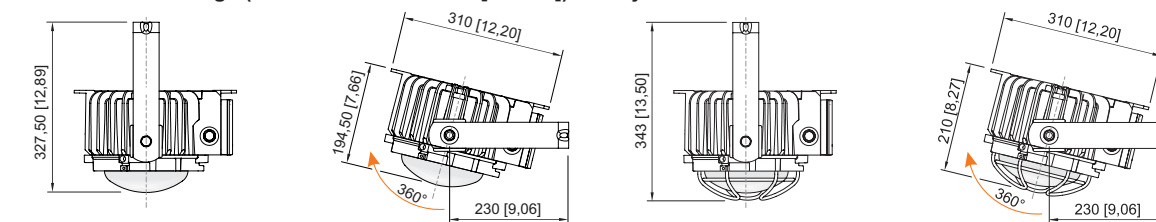

Ambient Conditions

Ambient temperature	-40 °C ... +70 °C
---------------------	-------------------

Mechanical Data

Version	Bracket mounting
Degree of protection (IP)	IP66 / IP68 (10 m)
Enclosure material	Aluminium, Seawater-resistant
Enclosure colour	Standard
Sealing material	Silicone
Silicone-free content	Contains silicone
Protective glass material 2	Pressed glass
Max. solid connection terminals	6 mm ²
Max. finely stranded connection terminals	4 mm ²
Type of connection cable	Finely stranded Finely stranded with clip Solid
Size	1
Width	298 mm
Height	327.5 mm
Length	310 mm
Reflector	Yes
Weight	8.23 kg
Weight	18.14 lb
Disconnection of the luminaire	No

Luminous flux decrease at ambient temperature - variants without DALI

Light Distribution Curves

cd/klm $\eta = 100\%$
 — C0 - C180 — C90 - C270
 With internal reflector, protection glass clear

6050/604-611-7B2-008850-001 Art. No. 275937

Dimensional Drawings (All Dimensions in mm [inches]) – Subject to Alterations

With mounting bracket

With wire guard and mounting bracket

With antiglare device and mounting bracket

Accessories

Antiglare device / reflector