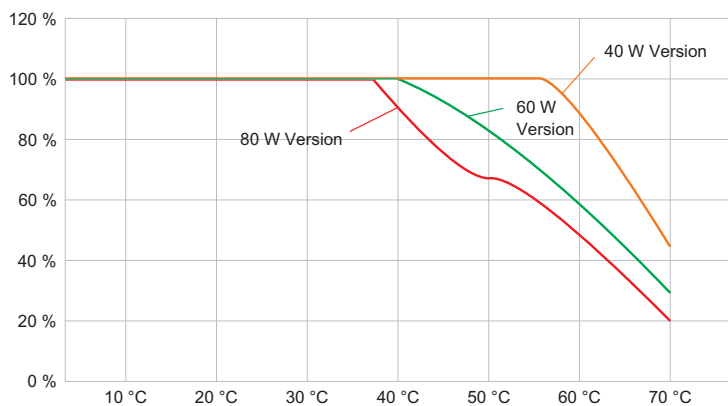

6050/604-611-7B2-008850-001 Art. No. 275937

Lighting Data

Number of lamps	1
Lamp wattage	60 W
Lamp type	LED
Lamp	LED
Light colour	5000 K – neutral white
Light distribution	Medium-beam
Luminaire efficacy	122 lm/W
Luminous flux	7400 lm
Colour rendering	≥ 80
Colour temperature	5000 K

Ambient Conditions

Ambient temperature	-40 °C ... +70 °C
---------------------	-------------------

Mechanical Data

Version	Bracket mounting
Degree of protection (IP)	IP66 / IP68 (10 m)
Enclosure material	Aluminium, Seawater-resistant
Enclosure colour	Standard
Sealing material	Silicone
Silicone-free content	Contains silicone
Protective glass material 2	Pressed glass
Max. solid connection terminals	6 mm ²
Max. finely stranded connection terminals	4 mm ²
Type of connection cable	Finely stranded Finely stranded with clip Solid
Size	1
Width	298 mm
Height	327.5 mm
Length	310 mm
Reflector	Yes
Weight	8.23 kg
Weight	18.14 lb
Disconnection of the luminaire	No

Luminous flux decrease at ambient temperature - variants without DALI

Light Distribution Curves

cd/klm $\eta = 100\%$
 — C0 - C180 — C90 - C270
 With internal reflector, protection glass clear

6050/604-611-7B2-008850-001 Art. No. 275937