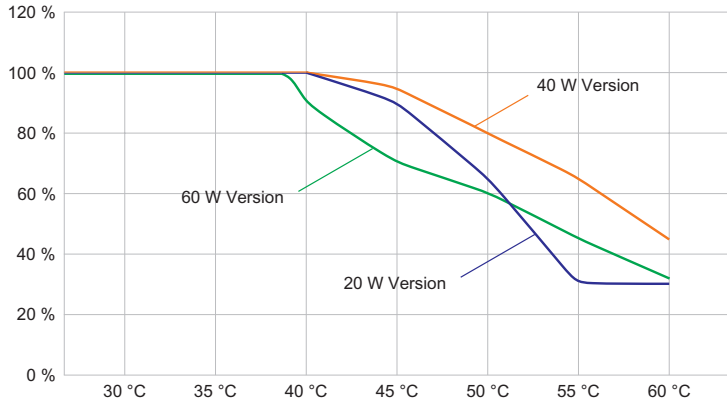

6050/604-411-7B2-000850-001 Art. No. 275943

Technical Drawings – Subject to Alterations

Luminous flux decrease at ambient temperature - variants with DALI