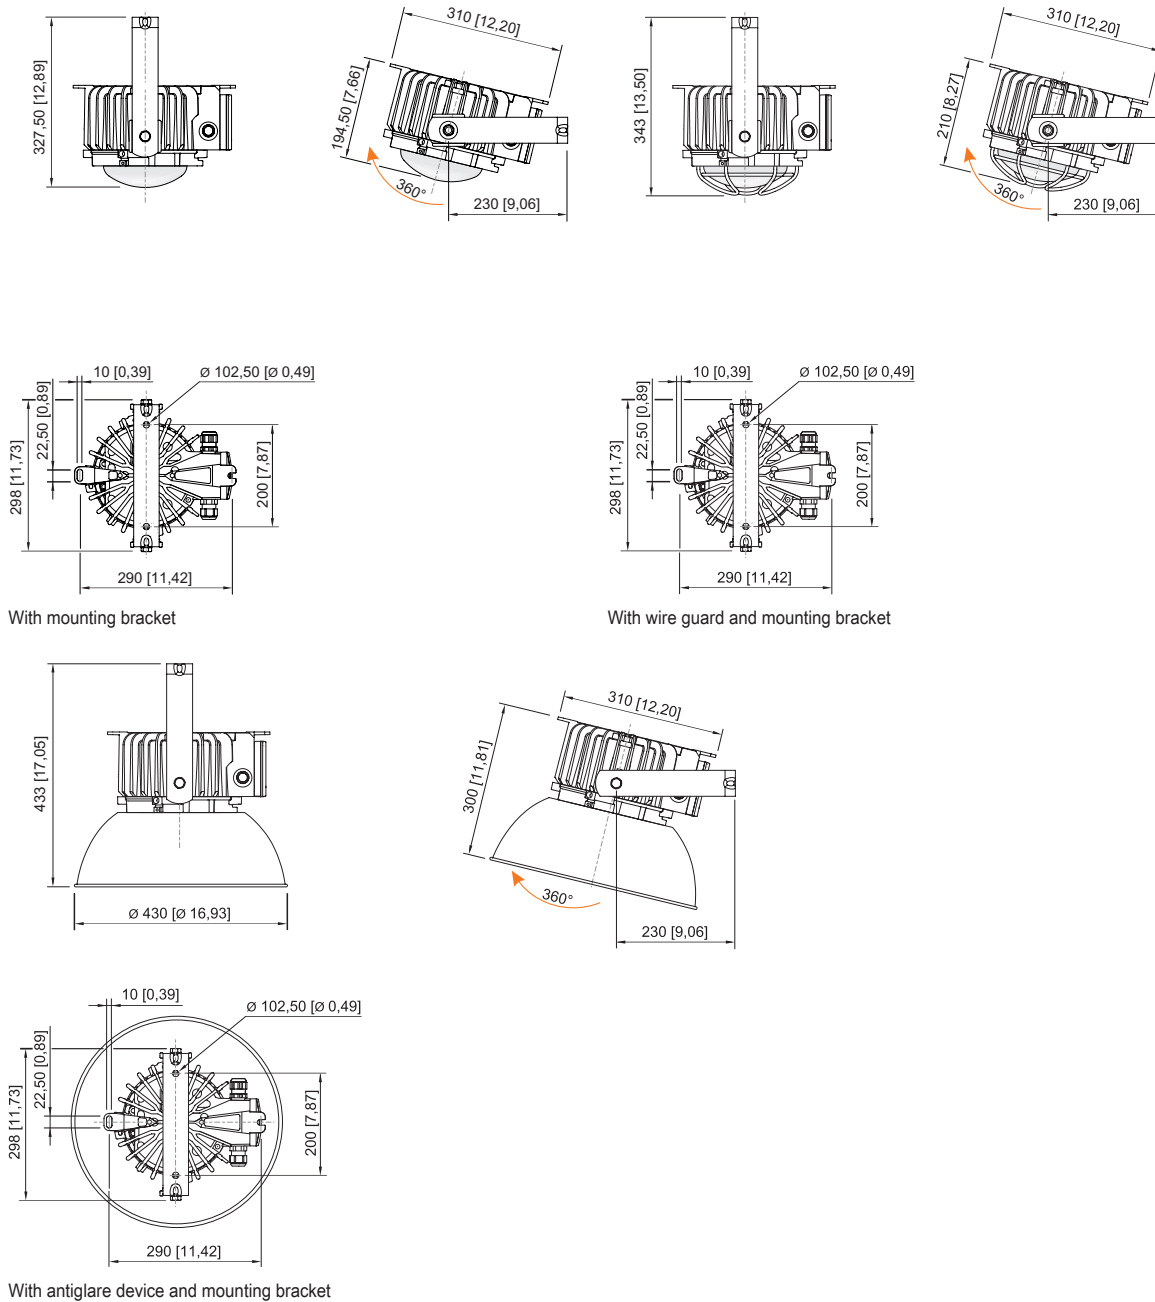

6050/604-411-7B2-000850-001 Art. No. 275943

Lighting Data

Number of lamps	1
Lamp wattage	40 W
Lamp type	LED
Lamp	LED
Light colour	5000 K – neutral white
Light distribution	Wide beam
Luminaire efficacy	127 lm/W
Luminous flux	5100 lm
Colour rendering	≥ 80
Colour temperature	5000 K

Ambient Conditions

Ambient temperature	-40 °C ... +70 °C
---------------------	-------------------

Mechanical Data

Version	Bracket mounting
Degree of protection (IP)	IP66 / IP68 (10 m)
Enclosure material	Aluminium, Seawater-resistant
Enclosure colour	Standard
Sealing material	Silicone
Silicone-free content	Contains silicone
Protective glass material 2	Pressed glass
Max. solid connection terminals	6 mm ²
Max. finely stranded connection terminals	4 mm ²
Type of connection cable	Finely stranded Finely stranded with clip Solid
Size	1
Width	298 mm
Height	327.5 mm
Length	310 mm
Reflector	No
Weight	8.23 kg
Weight	18.14 lb
Disconnection of the luminaire	No

Components

Cable glands and entries	1 x M25 x 1.5
Stopping plugs	1 x M25 x 1.5
Wire guard	No

6050/604-411-7B2-000850-001 Art. No. 275943

Technical Drawings – Subject to Alterations

Luminous flux decrease at ambient temperature - variants with DALI

Luminous flux decrease at ambient temperature - variants without DALI

Light Distribution Curves

Without internal reflector, protection glass clear

6050/604-411-7B2-000850-001 Art. No. 275943

Dimensional Drawings (All Dimensions in mm [inches]) – Subject to Alterations