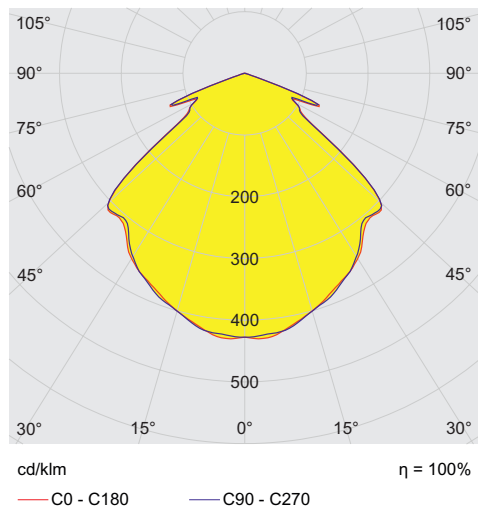

6050/604-411-7B2-000850-001 Art. No. 275943

Lighting Data

Number of lamps	1
Lamp wattage	40 W
Lamp type	LED
Lamp	LED
Light colour	5000 K – neutral white
Light distribution	Wide beam
Luminaire efficacy	127 lm/W
Luminous flux	5100 lm
Colour rendering	≥ 80
Colour temperature	5000 K

Ambient Conditions

Ambient temperature	-40 °C ... +70 °C
---------------------	-------------------

Mechanical Data

Version	Bracket mounting
Degree of protection (IP)	IP66 / IP68 (10 m)
Enclosure material	Aluminium, Seawater-resistant
Enclosure colour	Standard
Sealing material	Silicone
Silicone-free content	Contains silicone
Protective glass material 2	Pressed glass
Max. solid connection terminals	6 mm ²
Max. finely stranded connection terminals	4 mm ²
Type of connection cable	Finely stranded Finely stranded with clip Solid
Size	1
Width	298 mm
Height	327.5 mm
Length	310 mm
Reflector	No
Weight	8.23 kg
Weight	18.14 lb
Disconnection of the luminaire	No

Luminous flux decrease at ambient temperature - variants without DALI

Light Distribution Curves

Without internal reflector, protection glass clear

6050/604-411-7B2-000850-001 Art. No. 275943

Dimensional Drawings (All Dimensions in mm [inches]) – Subject to Alterations