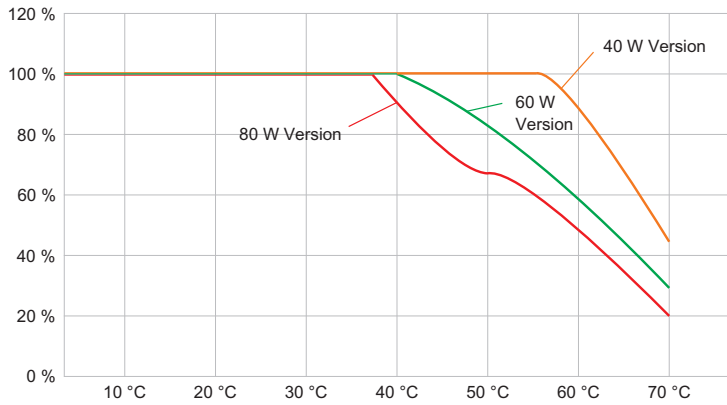

6050/604-411-7B2-000850-001 Art. No. 275943

Lighting Data

Number of lamps	1
Lamp wattage	40 W
Lamp type	LED
Lamp	LED
Light colour	5000 K – neutral white
Light distribution	Wide beam
Luminaire efficacy	127 lm/W
Luminous flux	5100 lm
Colour rendering	≥ 80
Colour temperature	5000 K

Ambient Conditions

Ambient temperature	-40 °C ... +70 °C
---------------------	-------------------

Mechanical Data

Version	Bracket mounting
Degree of protection (IP)	IP66 / IP68 (10 m)
Enclosure material	Aluminium, Seawater-resistant
Enclosure colour	Standard
Sealing material	Silicone
Silicone-free content	Contains silicone
Protective glass material 2	Pressed glass
Max. solid connection terminals	6 mm ²
Max. finely stranded connection terminals	4 mm ²
Type of connection cable	Finely stranded Finely stranded with clip Solid
Size	1
Width	298 mm
Height	327.5 mm
Length	310 mm
Reflector	No
Weight	8.23 kg
Weight	18.14 lb
Disconnection of the luminaire	No

Luminous flux decrease at ambient temperature - variants without DALI

Light Distribution Curves

Without internal reflector, protection glass clear

6050/604-411-7B2-000850-001 Art. No. 275943

Dimensional Drawings (All Dimensions in mm [inches]) – Subject to Alterations