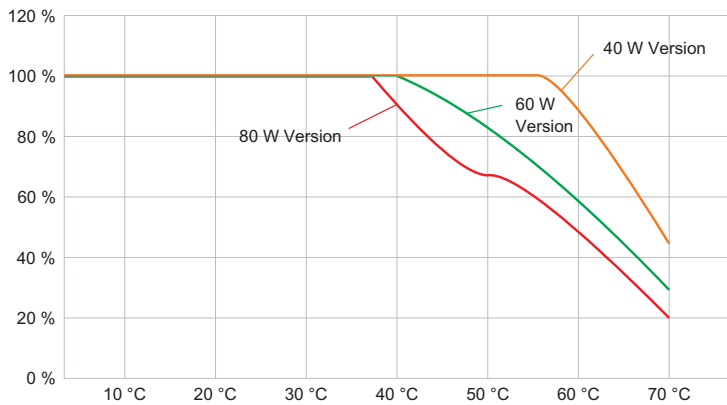

6050/604-611-7B2-008850-002 Art. No. 275941

Lighting Data

Number of lamps	1
Lamp wattage	60 W
Lamp type	LED
Lamp	LED
Light colour	5000 K – neutral white
Light distribution	Medium-beam
Luminaire efficacy	122 lm/W
Luminous flux	7400 lm
Colour rendering	≥ 80
Colour temperature	5000 K

Ambient Conditions

Ambient temperature	-40 °C ... +70 °C
---------------------	-------------------

Mechanical Data

Version	Pendant mounting
Degree of protection (IP)	IP66 / IP68 (10 m)
Enclosure material	Aluminium, Seawater-resistant
Enclosure colour	Standard
Sealing material	Silicone
Silicone-free content	Contains silicone
Protective glass material 2	Pressed glass
Max. solid connection terminals	6 mm ²
Max. finely stranded connection terminals	4 mm ²
Type of connection cable	Finely stranded Finely stranded with clip Solid
Size	1
Width	260 mm
Height	231.5 mm
Length	310 mm
Reflector	Yes
Weight	8.23 kg
Weight	18.14 lb
Disconnection of the luminaire	No

Luminous flux decrease at ambient temperature - variants without DALI

Light Distribution Curves

With internal reflector, protection glass clear

6050/604-611-7B2-008850-002 Art. No. 275941

Dimensional Drawings (All Dimensions in mm [inches]) – Subject to Alterations