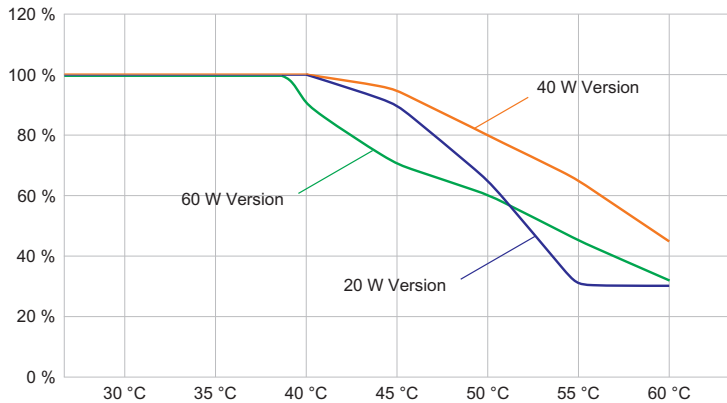

6050/604-611-7B2-008850-002 Art. No. 275941

Technical Drawings – Subject to Alterations

Luminous flux decrease at ambient temperature - variants with DALI