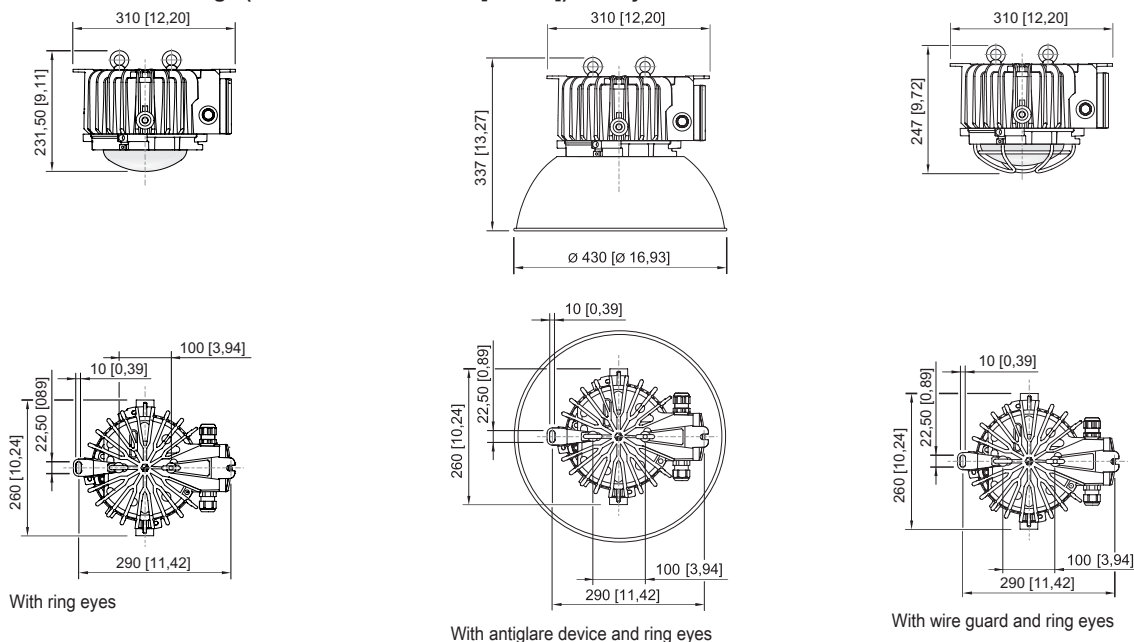

6050/604-611-7B2-008850-002 Art. No. 275941

Lighting Data

Number of lamps	1
Lamp wattage	60 W
Lamp type	LED
Lamp	LED
Light colour	5000 K – neutral white
Light distribution	Medium-beam
Luminaire efficacy	122 lm/W
Luminous flux	7400 lm
Colour rendering	≥ 80
Colour temperature	5000 K

Ambient Conditions

Ambient temperature	-40 °C ... +70 °C
---------------------	-------------------

Mechanical Data

Version	Pendant mounting
Degree of protection (IP)	IP66 / IP68 (10 m)
Enclosure material	Aluminium, Seawater-resistant
Enclosure colour	Standard
Sealing material	Silicone
Silicone-free content	Contains silicone
Protective glass material 2	Pressed glass
Max. solid connection terminals	6 mm ²
Max. finely stranded connection terminals	4 mm ²
Type of connection cable	Finely stranded Finely stranded with clip Solid
Size	1
Width	260 mm
Height	231.5 mm
Length	310 mm
Reflector	Yes
Weight	8.23 kg
Weight	18.14 lb
Disconnection of the luminaire	No

Components

Cable glands and entries	1 x M25 x 1.5
Stopping plugs	1 x M25 x 1.5
Wire guard	No

6050/604-611-7B2-008850-002 Art. No. 275941

Technical Drawings – Subject to Alterations

Luminous flux decrease at ambient temperature - variants with DALI

Luminous flux decrease at ambient temperature - variants without DALI

Light Distribution Curves

With internal reflector, protection glass clear

6050/604-611-7B2-008850-002 Art. No. 275941

Dimensional Drawings (All Dimensions in mm [inches]) – Subject to Alterations