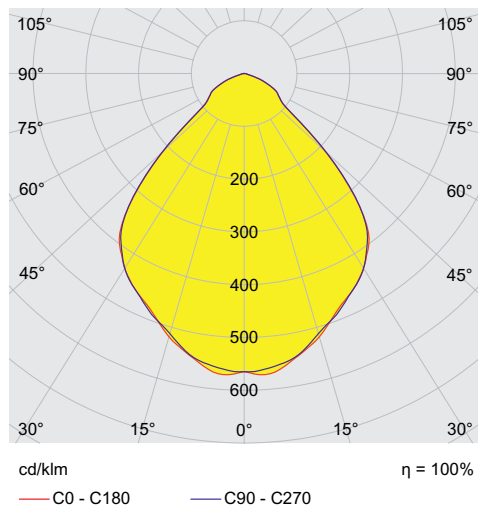

6050/604-611-7B2-008850-002 Art. No. 275941

Lighting Data

Number of lamps	1
Lamp wattage	60 W
Lamp type	LED
Lamp	LED
Light colour	5000 K – neutral white
Light distribution	Medium-beam
Luminaire efficacy	122 lm/W
Luminous flux	7400 lm
Colour rendering	≥ 80
Colour temperature	5000 K

Ambient Conditions

Ambient temperature	-40 °C ... +70 °C
---------------------	-------------------

Mechanical Data

Version	Pendant mounting
Degree of protection (IP)	IP66 / IP68 (10 m)
Enclosure material	Aluminium, Seawater-resistant
Enclosure colour	Standard
Sealing material	Silicone
Silicone-free content	Contains silicone
Protective glass material 2	Pressed glass
Max. solid connection terminals	6 mm ²
Max. finely stranded connection terminals	4 mm ²
Type of connection cable	Finely stranded Finely stranded with clip Solid
Size	1
Width	260 mm
Height	231.5 mm
Length	310 mm
Reflector	Yes
Weight	8.23 kg
Weight	18.14 lb
Disconnection of the luminaire	No

Luminous flux decrease at ambient temperature - variants without DALI

Light Distribution Curves

With internal reflector, protection glass clear

6050/604-611-7B2-008850-002 Art. No. 275941

Dimensional Drawings (All Dimensions in mm [inches]) – Subject to Alterations