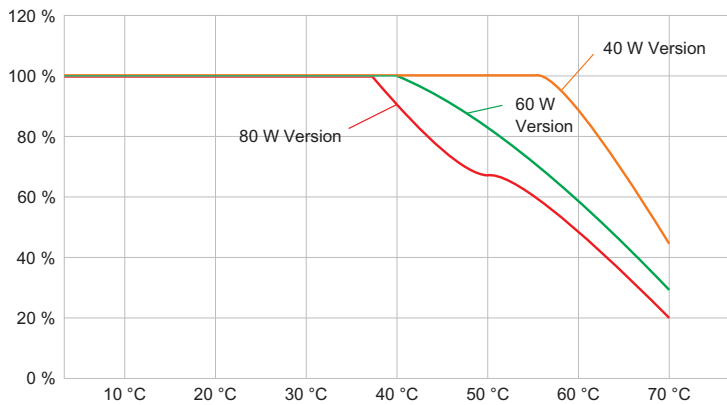

### Lighting Data

Light distribution	Medium-beam
Luminaire efficacy	122 lm/W
Luminous flux	7400 lm
Colour rendering	≥ 80
Colour temperature	5000 K

### Technical Drawings – Subject to Alterations

Luminous flux decrease at ambient temperature - variants with DALI

Luminous flux decrease at ambient temperature - variants without DALI