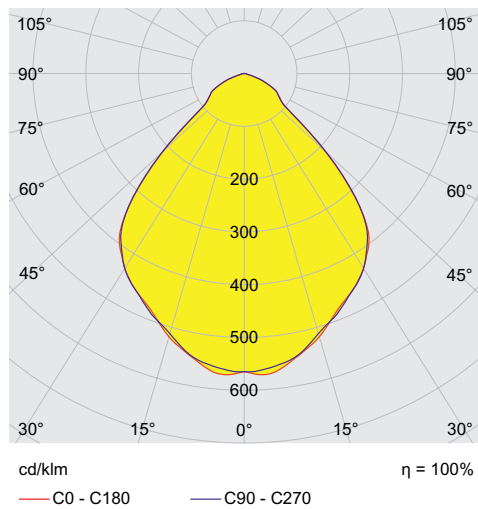

### Lighting Data

Light distribution	Medium-beam
Luminaire efficacy	122 lm/W
Luminous flux	7400 lm
Colour rendering	≥ 80
Colour temperature	5000 K

### Technical Drawings – Subject to Alterations

Luminous flux decrease at ambient temperature - variants with DALI

Luminous flux decrease at ambient temperature - variants without DALI

### Light Distribution Curves

With internal reflector, protection glass clear

6050/604-611-7B2-008850-002 Art. No. 275941

Dimensional Drawings (All Dimensions in mm [inches]) – Subject to Alterations

Accessories