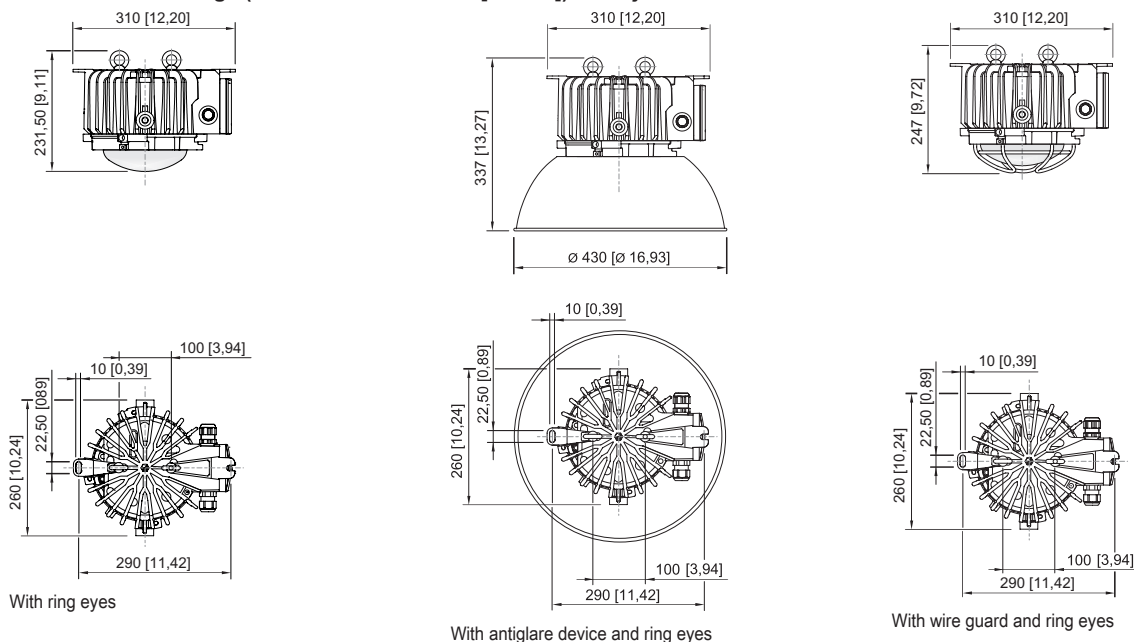

### Mechanical Data

Version	Pendant mounting
Degree of protection (IP)	IP66 / IP68 (10 m)
IP degree of protection (IEC 60598)	IP66/IP68
Enclosure material	Aluminium, Seawater-resistant
Enclosure colour	Standard
Sealing material	Silicone
Silicone-free content	Contains silicone
Protective glass material 2	Pressed glass
Max. solid connection terminals	6 mm <sup>2</sup>
Max. finely stranded connection terminals	4 mm <sup>2</sup>
Type of connection cable	Finely stranded Finely stranded with clip Solid
Size	1
Width	260 mm
Height	231.5 mm
Length	310 mm
Reflector	Yes
Weight	8.23 kg
Weight	18.14 lb
Disconnection of the luminaire	No

### Components

Cable glands and entries	1 x M25 x 1.5
Stopping plugs	1 x M25 x 1.5
Wire guard	No

6050/604-611-7B2-008850-002 Art. No. 275941

### Technical Drawings – Subject to Alterations

Luminous flux decrease at ambient temperature - variants with DALI

Luminous flux decrease at ambient temperature - variants without DALI

### Light Distribution Curves

With internal reflector, protection glass clear

6050/604-611-7B2-008850-002 Art. No. 275941

Dimensional Drawings (All Dimensions in mm [inches]) – Subject to Alterations

Accessories