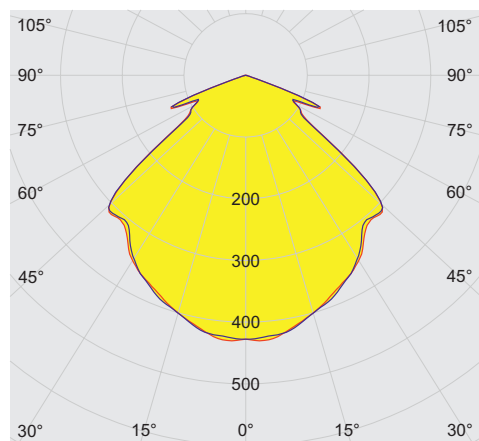

6050/604-411-7B2-000850-002 Art. No. 275947

**Lighting Data**

Number of lamps	1
Lamp wattage	40 W
Lamp type	LED
Lamp	LED
Light colour	5000 K – neutral white
Light distribution	Wide beam
Luminaire efficacy	127 lm/W
Luminous flux	5100 lm
Colour rendering	≥ 80
Colour temperature	5000 K

### Technical Drawings – Subject to Alterations

Luminous flux decrease at ambient temperature - variants with DALI

Luminous flux decrease at ambient temperature - variants without DALI

### Light Distribution Curves

Without internal reflector, protection glass clear

6050/604-411-7B2-000850-002 Art. No. 275947

### Dimensional Drawings (All Dimensions in mm [inches]) – Subject to Alterations