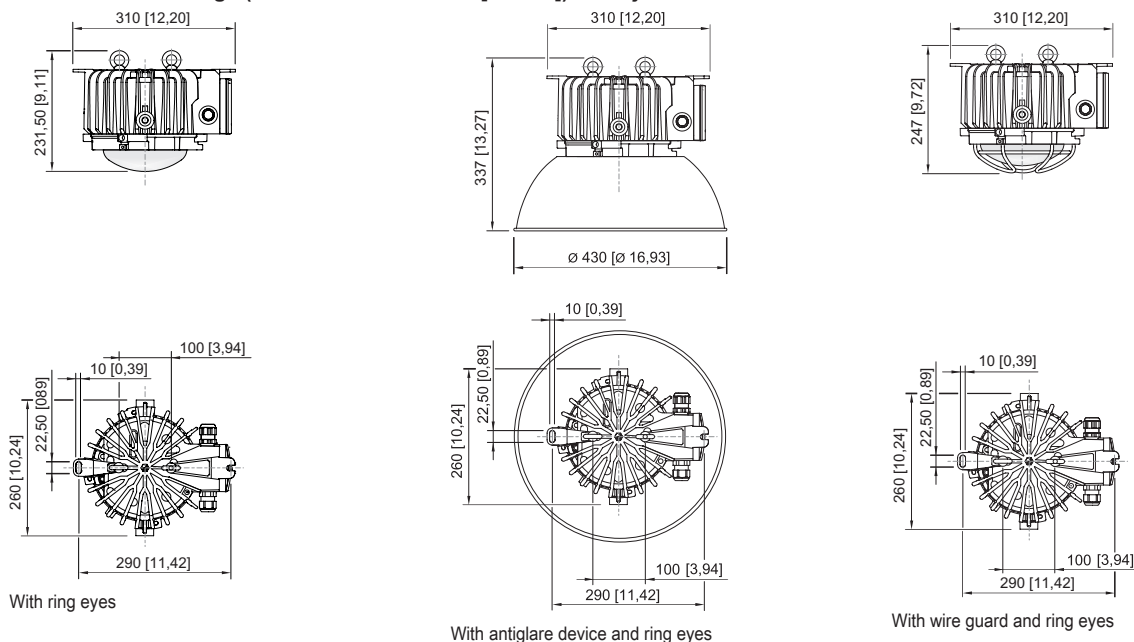

**Ambient Conditions**

Ambient temperature	-40 °C ... +70 °C
---------------------	-------------------

**Mechanical Data**

Version	Pendant mounting
Degree of protection (IP)	IP66 / IP68 (10 m)
Enclosure material	Aluminium, Seawater-resistant
Enclosure colour	Standard
Sealing material	Silicone
Silicone-free content	Contains silicone
Protective glass material 2	Pressed glass
Max. solid connection terminals	6 mm <sup>2</sup>
Max. finely stranded connection terminals	4 mm <sup>2</sup>
Type of connection cable	Finely stranded Finely stranded with clip Solid
Size	1
Width	260 mm
Height	231.5 mm
Length	310 mm
Reflector	No
Weight	8.23 kg
Weight	18.14 lb
Disconnection of the luminaire	No

### Technical Drawings – Subject to Alterations

Luminous flux decrease at ambient temperature - variants with DALI

Luminous flux decrease at ambient temperature - variants without DALI

### Light Distribution Curves

Without internal reflector, protection glass clear

6050/604-411-7B2-000850-002 Art. No. 275947

### Dimensional Drawings (All Dimensions in mm [inches]) – Subject to Alterations