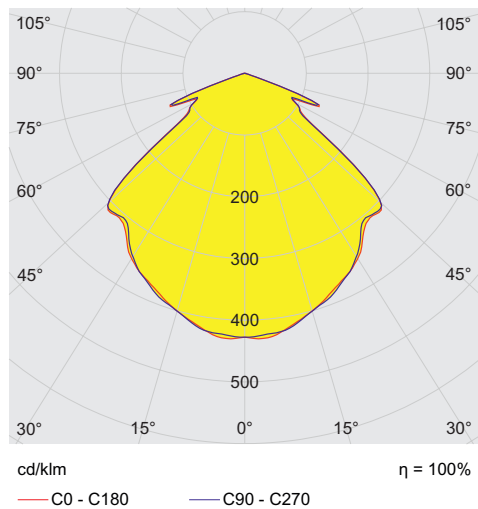

6050/604-811-7B2-000850-002 Art. No. 275894

Lighting Data

Number of lamps	1
Lamp wattage	80 W
Lamp type	LED
Lamp	LED
Light colour	5000 K – neutral white
Light distribution	Wide beam
Luminaire efficacy	113 lm/W
Luminous flux	8800 lm
Colour rendering	≥ 80
Colour temperature	5000 K

Ambient Conditions

Ambient temperature	-40 °C ... +70 °C
---------------------	-------------------

Mechanical Data

Version	Pendant mounting
Degree of protection (IP)	IP66 / IP68 (10 m)
Enclosure material	Aluminium, Seawater-resistant
Enclosure colour	Standard
Sealing material	Silicone
Silicone-free content	Contains silicone
Protective glass material 2	Pressed glass
Max. solid connection terminals	6 mm ²
Max. finely stranded connection terminals	4 mm ²
Type of connection cable	Finely stranded Finely stranded with clip Solid
Size	1
Width	260 mm
Height	231.5 mm
Length	310 mm
Reflector	No
Weight	8.23 kg
Weight	18.14 lb
Disconnection of the luminaire	No

Luminous flux decrease at ambient temperature - variants without DALI

Light Distribution Curves

Without internal reflector, protection glass clear

6050/604-811-7B2-000850-002 Art. No. 275894

Dimensional Drawings (All Dimensions in mm [inches]) – Subject to Alterations