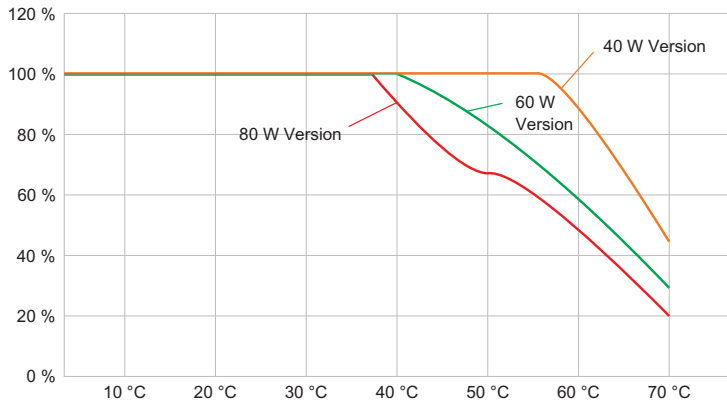

6050/604-811-7B2-000850-002 Art. No. 275894

Lighting Data

Number of lamps	1
Lamp wattage	80 W
Lamp type	LED
Lamp	LED
Light colour	5000 K – neutral white
Light distribution	Wide beam
Luminaire efficacy	113 lm/W
Luminous flux	8800 lm
Colour rendering	≥ 80
Colour temperature	5000 K

Ambient Conditions

Ambient temperature	-40 °C ... +70 °C
---------------------	-------------------

Mechanical Data

Version	Pendant mounting
Degree of protection (IP)	IP66 / IP68 (10 m)
Enclosure material	Aluminium, Seawater-resistant
Enclosure colour	Standard
Sealing material	Silicone
Silicone-free content	Contains silicone
Protective glass material 2	Pressed glass
Max. solid connection terminals	6 mm ²
Max. finely stranded connection terminals	4 mm ²
Type of connection cable	Finely stranded Finely stranded with clip Solid
Size	1
Width	260 mm
Height	231.5 mm
Length	310 mm
Reflector	No
Weight	8.23 kg
Weight	18.14 lb
Disconnection of the luminaire	No

Luminous flux decrease at ambient temperature - variants without DALI

Light Distribution Curves

Without internal reflector, protection glass clear

6050/604-811-7B2-000850-002 Art. No. 275894

Dimensional Drawings (All Dimensions in mm [inches]) – Subject to Alterations