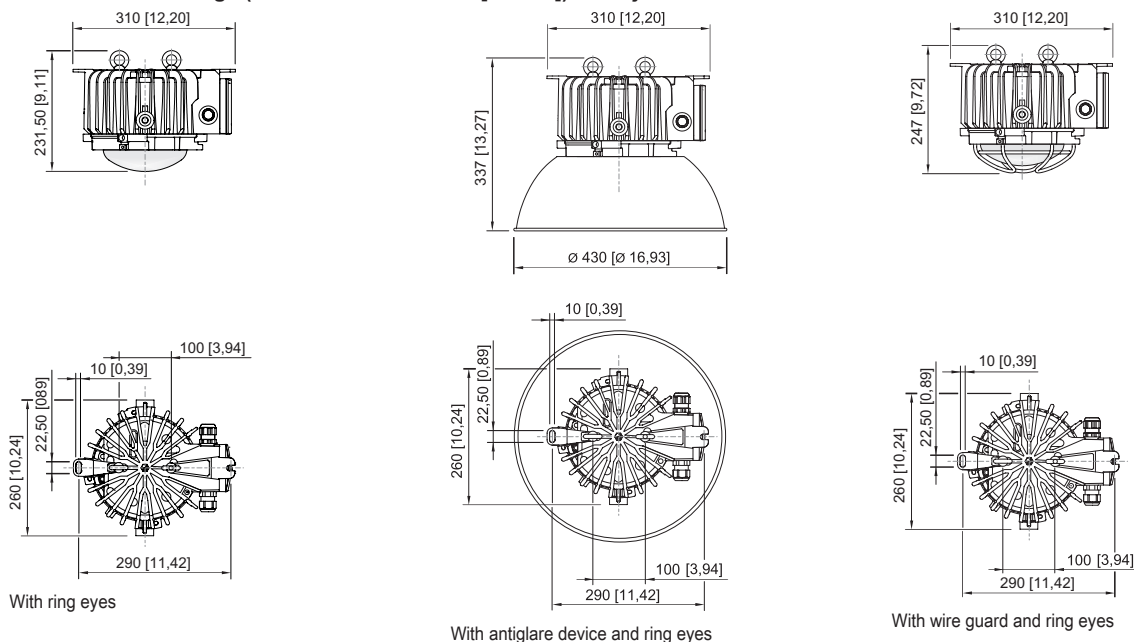

6050/604-811-7B2-000850-002 Art. No. 275894

Lighting Data

Number of lamps	1
Lamp wattage	80 W
Lamp type	LED
Lamp	LED
Light colour	5000 K – neutral white
Light distribution	Wide beam
Luminaire efficacy	113 lm/W
Luminous flux	8800 lm
Colour rendering	≥ 80
Colour temperature	5000 K

Ambient Conditions

Ambient temperature	-40 °C ... +70 °C
---------------------	-------------------

Mechanical Data

Version	Pendant mounting
Degree of protection (IP)	IP66 / IP68 (10 m)
Enclosure material	Aluminium, Seawater-resistant
Enclosure colour	Standard
Sealing material	Silicone
Silicone-free content	Contains silicone
Protective glass material 2	Pressed glass
Max. solid connection terminals	6 mm ²
Max. finely stranded connection terminals	4 mm ²
Type of connection cable	Finely stranded Finely stranded with clip Solid
Size	1
Width	260 mm
Height	231.5 mm
Length	310 mm
Reflector	No
Weight	8.23 kg
Weight	18.14 lb
Disconnection of the luminaire	No

Components

Cable glands and entries	1 x M25 x 1.5
Stopping plugs	1 x M25 x 1.5
Wire guard	No

6050/604-811-7B2-000850-002 Art. No. 275894

Technical Drawings – Subject to Alterations

Luminous flux decrease at ambient temperature - variants with DALI

Luminous flux decrease at ambient temperature - variants without DALI

Light Distribution Curves

Without internal reflector, protection glass clear

6050/604-811-7B2-000850-002 Art. No. 275894

Dimensional Drawings (All Dimensions in mm [inches]) – Subject to Alterations