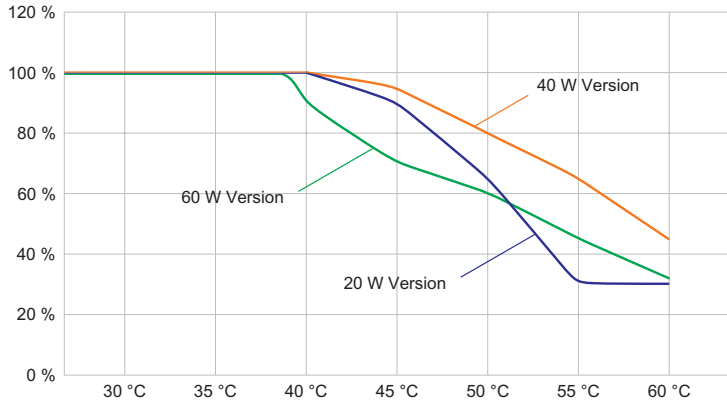

6050/604-811-7B2-000850-002 Art. No. 275894

Technical Drawings – Subject to Alterations

Luminous flux decrease at ambient temperature - variants with DALI