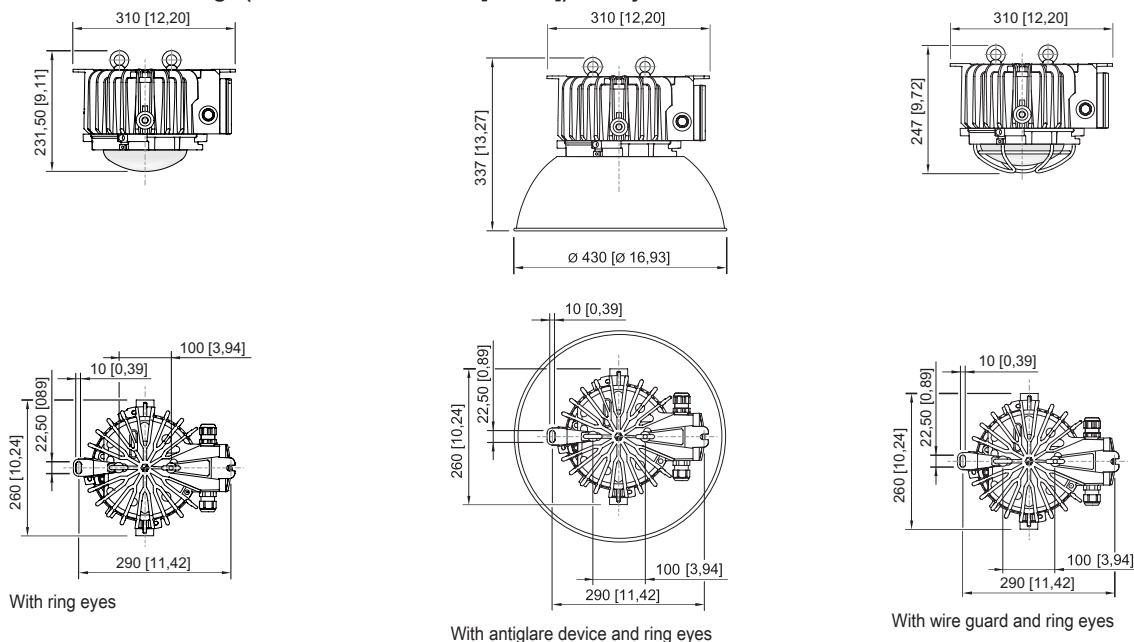

6050/604-611-7B2-000850-002 Art. No. 275939

Lighting Data

Number of lamps	1
Lamp wattage	60 W
Lamp type	LED
Lamp	LED
Light colour	5000 K – neutral white
Light distribution	Wide beam
Luminaire efficacy	122 lm/W
Luminous flux	7400 lm
Colour rendering	≥ 80
Colour temperature	5000 K

Ambient Conditions

Ambient temperature	-40 °C ... +70 °C
---------------------	-------------------

Mechanical Data

Version	Pendant mounting
Degree of protection (IP)	IP66 / IP68 (10 m)
Enclosure material	Aluminium, Seawater-resistant
Enclosure colour	Standard
Sealing material	Silicone
Silicone-free content	Contains silicone
Protective glass material 2	Pressed glass
Max. solid connection terminals	6 mm ²
Max. finely stranded connection terminals	4 mm ²
Type of connection cable	Finely stranded Finely stranded with clip Solid
Size	1
Width	260 mm
Height	231.5 mm
Length	310 mm
Reflector	No
Weight	8.23 kg
Weight	18.14 lb
Disconnection of the luminaire	No

Components

Cable glands and entries	1 x M25 x 1.5
Stopping plugs	1 x M25 x 1.5
Wire guard	No

6050/604-611-7B2-000850-002 Art. No. 275939

Technical Drawings – Subject to Alterations

Luminous flux decrease at ambient temperature - variants with DALI

Luminous flux decrease at ambient temperature - variants without DALI

Light Distribution Curves

Without internal reflector, protection glass clear

6050/604-611-7B2-000850-002 Art. No. 275939

Dimensional Drawings (All Dimensions in mm [inches]) – Subject to Alterations