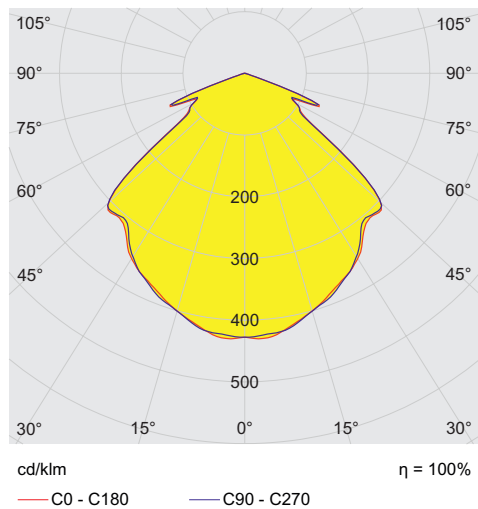

6050/604-611-7B2-000850-002 Art. No. 275939

Lighting Data

Number of lamps	1
Lamp wattage	60 W
Lamp type	LED
Lamp	LED
Light colour	5000 K – neutral white
Light distribution	Wide beam
Luminaire efficacy	122 lm/W
Luminous flux	7400 lm
Colour rendering	≥ 80
Colour temperature	5000 K

Ambient Conditions

Ambient temperature	-40 °C ... +70 °C
---------------------	-------------------

Mechanical Data

Version	Pendant mounting
Degree of protection (IP)	IP66 / IP68 (10 m)
Enclosure material	Aluminium, Seawater-resistant
Enclosure colour	Standard
Sealing material	Silicone
Silicone-free content	Contains silicone
Protective glass material 2	Pressed glass
Max. solid connection terminals	6 mm ²
Max. finely stranded connection terminals	4 mm ²
Type of connection cable	Finely stranded Finely stranded with clip Solid
Size	1
Width	260 mm
Height	231.5 mm
Length	310 mm
Reflector	No
Weight	8.23 kg
Weight	18.14 lb
Disconnection of the luminaire	No

Luminous flux decrease at ambient temperature - variants without DALI

Light Distribution Curves

Without internal reflector, protection glass clear

6050/604-611-7B2-000850-002 Art. No. 275939

Dimensional Drawings (All Dimensions in mm [inches]) – Subject to Alterations