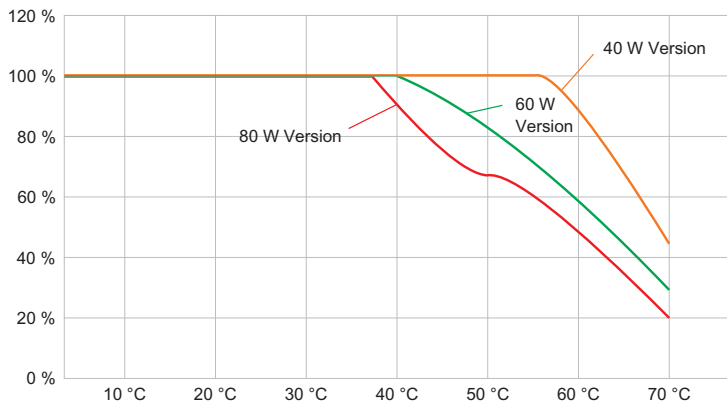

6050/604-611-7B2-000850-002 Art. No. 275939

Lighting Data

Number of lamps	1
Lamp wattage	60 W
Lamp type	LED
Lamp	LED
Light colour	5000 K – neutral white
Light distribution	Wide beam
Luminaire efficacy	122 lm/W
Luminous flux	7400 lm
Colour rendering	≥ 80
Colour temperature	5000 K

Ambient Conditions

Ambient temperature	-40 °C ... +70 °C
---------------------	-------------------

Mechanical Data

Version	Pendant mounting
Degree of protection (IP)	IP66 / IP68 (10 m)
Enclosure material	Aluminium, Seawater-resistant
Enclosure colour	Standard
Sealing material	Silicone
Silicone-free content	Contains silicone
Protective glass material 2	Pressed glass
Max. solid connection terminals	6 mm ²
Max. finely stranded connection terminals	4 mm ²
Type of connection cable	Finely stranded Finely stranded with clip Solid
Size	1
Width	260 mm
Height	231.5 mm
Length	310 mm
Reflector	No
Weight	8.23 kg
Weight	18.14 lb
Disconnection of the luminaire	No

Luminous flux decrease at ambient temperature - variants without DALI

Light Distribution Curves

Without internal reflector, protection glass clear

6050/604-611-7B2-000850-002 Art. No. 275939

Dimensional Drawings (All Dimensions in mm [inches]) – Subject to Alterations