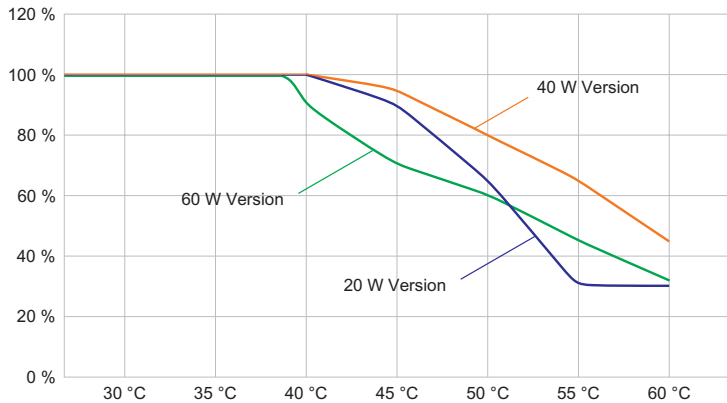

6050/604-611-7B2-000850-002 Art. No. 275939

Technical Drawings – Subject to Alterations

Luminous flux decrease at ambient temperature - variants with DALI