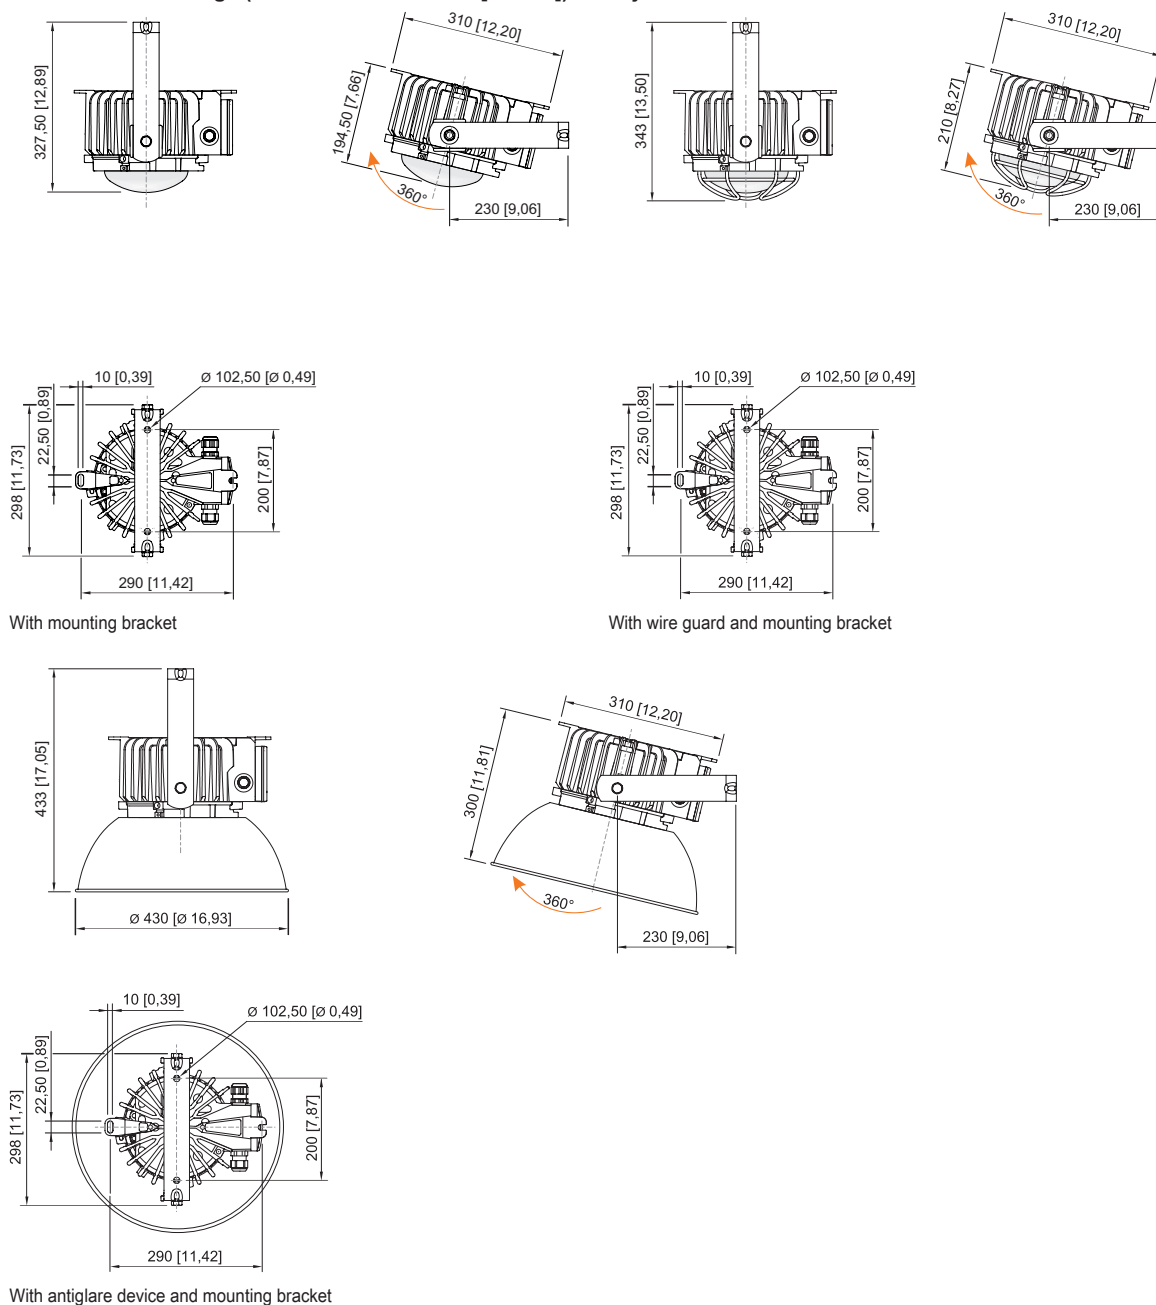

6050/604-811-7B2-008850-001 Art. No. 275893

Lighting Data

Number of lamps	1
Lamp wattage	80 W
Lamp type	LED
Lamp	LED
Light colour	5000 K – neutral white
Light distribution	Medium-beam
Luminaire efficacy	113 lm/W
Luminous flux	8800 lm
Colour rendering	≥ 80
Colour temperature	5000 K

Ambient Conditions

Ambient temperature	-40 °C ... +70 °C
---------------------	-------------------

Mechanical Data

Version	Bracket mounting
Degree of protection (IP)	IP66 / IP68 (10 m)
Enclosure material	Aluminium, Seawater-resistant
Enclosure colour	Standard
Sealing material	Silicone
Silicone-free content	Contains silicone
Protective glass material 2	Pressed glass
Max. solid connection terminals	6 mm ²
Max. finely stranded connection terminals	4 mm ²
Type of connection cable	Finely stranded Finely stranded with clip Solid
Size	1
Width	298 mm
Height	327.5 mm
Length	310 mm
Reflector	Yes
Weight	8.23 kg
Weight	18.14 lb
Disconnection of the luminaire	No

Luminous flux decrease at ambient temperature - variants without DALI

Light Distribution Curves

cd/klm $\eta = 100\%$
 — C0 - C180 — C90 - C270

With internal reflector, protection glass clear

6050/604-811-7B2-008850-001 Art. No. 275893

Dimensional Drawings (All Dimensions in mm [inches]) – Subject to Alterations

With mounting bracket

With wire guard and mounting bracket

With antiglare device and mounting bracket

Accessories

Antiglare device / reflector