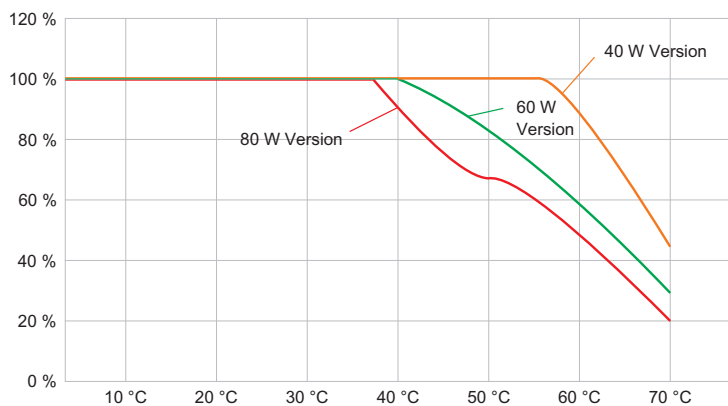

6050/604-811-7B2-008850-001 Art. No. 275893

Lighting Data

Number of lamps	1
Lamp wattage	80 W
Lamp type	LED
Lamp	LED
Light colour	5000 K – neutral white
Light distribution	Medium-beam
Luminaire efficacy	113 lm/W
Luminous flux	8800 lm
Colour rendering	≥ 80
Colour temperature	5000 K

Ambient Conditions

Ambient temperature	-40 °C ... +70 °C
---------------------	-------------------

Mechanical Data

Version	Bracket mounting
Degree of protection (IP)	IP66 / IP68 (10 m)
Enclosure material	Aluminium, Seawater-resistant
Enclosure colour	Standard
Sealing material	Silicone
Silicone-free content	Contains silicone
Protective glass material 2	Pressed glass
Max. solid connection terminals	6 mm ²
Max. finely stranded connection terminals	4 mm ²
Type of connection cable	Finely stranded Finely stranded with clip Solid
Size	1
Width	298 mm
Height	327.5 mm
Length	310 mm
Reflector	Yes
Weight	8.23 kg
Weight	18.14 lb
Disconnection of the luminaire	No

Luminous flux decrease at ambient temperature - variants without DALI

Light Distribution Curves

cd/klm $\eta = 100\%$
 — C0 - C180 — C90 - C270

With internal reflector, protection glass clear

6050/604-811-7B2-008850-001 Art. No. 275893