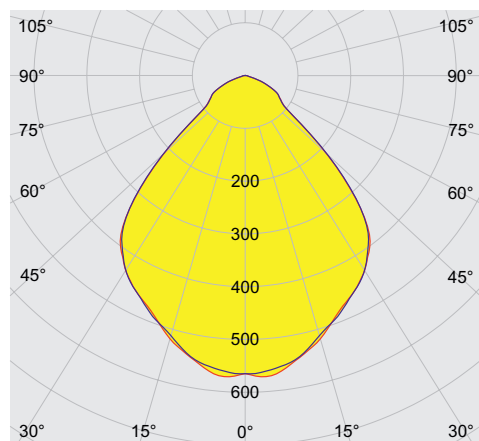

6050/604-811-7B2-008850-001 Art. No. 275893

Lighting Data

Number of lamps	1
Lamp wattage	80 W
Lamp type	LED
Lamp	LED
Light colour	5000 K – neutral white
Light distribution	Medium-beam
Luminaire efficacy	113 lm/W
Luminous flux	8800 lm
Colour rendering	≥ 80
Colour temperature	5000 K

Ambient Conditions

Ambient temperature	-40 °C ... +70 °C
---------------------	-------------------

Mechanical Data

Version	Bracket mounting
Degree of protection (IP)	IP66 / IP68 (10 m)
Enclosure material	Aluminium, Seawater-resistant
Enclosure colour	Standard
Sealing material	Silicone
Silicone-free content	Contains silicone
Protective glass material 2	Pressed glass
Max. solid connection terminals	6 mm ²
Max. finely stranded connection terminals	4 mm ²
Type of connection cable	Finely stranded Finely stranded with clip Solid
Size	1
Width	298 mm
Height	327.5 mm
Length	310 mm
Reflector	Yes
Weight	8.23 kg
Weight	18.14 lb
Disconnection of the luminaire	No

Luminous flux decrease at ambient temperature - variants without DALI

Light Distribution Curves

cd/klm $\eta = 100\%$
 — C0 - C180 — C90 - C270

With internal reflector, protection glass clear

6050/604-811-7B2-008850-001 Art. No. 275893