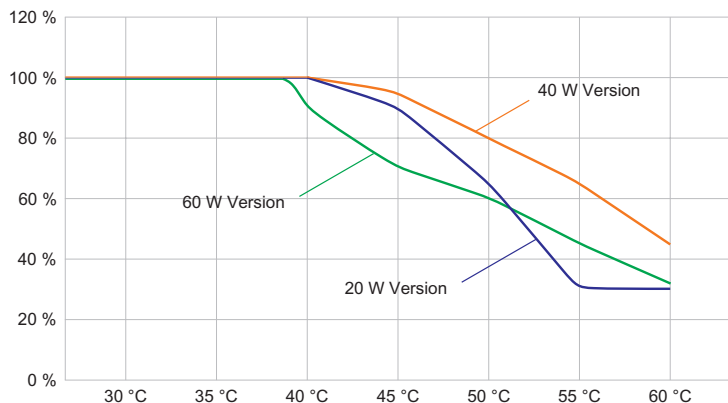

6050/604-811-7B2-008850-001 Art. No. 275893

Technical Drawings – Subject to Alterations

Luminous flux decrease at ambient temperature - variants with DALI