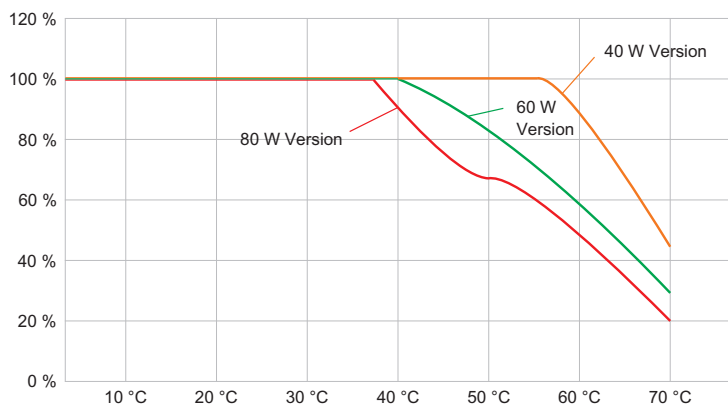

6050/604-411-7B2-008850-002 Art. No. 275949

Lighting Data

Number of lamps	1
Lamp wattage	40 W
Lamp type	LED
Lamp	LED
Light colour	5000 K – neutral white
Light distribution	Medium-beam
Luminaire efficacy	127 lm/W
Luminous flux	5100 lm
Colour rendering	≥ 80
Colour temperature	5000 K

Ambient Conditions

Ambient temperature	-40 °C ... +70 °C
---------------------	-------------------

Mechanical Data

Version	Pendant mounting
Degree of protection (IP)	IP66 / IP68 (10 m)
Enclosure material	Aluminium, Seawater-resistant
Enclosure colour	Standard
Sealing material	Silicone
Silicone-free content	Contains silicone
Protective glass material 2	Pressed glass
Max. solid connection terminals	6 mm ²
Max. finely stranded connection terminals	4 mm ²
Type of connection cable	Finely stranded Finely stranded with clip Solid
Size	1
Width	260 mm
Height	231.5 mm
Length	310 mm
Reflector	Yes
Weight	8.23 kg
Weight	18.14 lb
Disconnection of the luminaire	No

Luminous flux decrease at ambient temperature - variants without DALI

Light Distribution Curves

cd/klm η = 100%
 — C0 - C180 — C90 - C270

With internal reflector, protection glass clear

6050/604-411-7B2-008850-002 Art. No. 275949