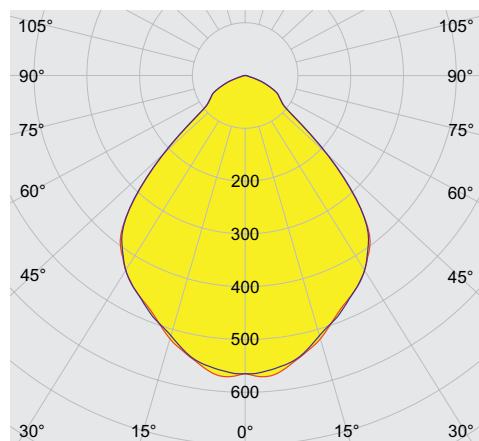

6050/604-411-7B2-008850-002 Art. No. 275949

Lighting Data

Number of lamps	1
Lamp wattage	40 W
Lamp type	LED
Lamp	LED
Light colour	5000 K – neutral white
Light distribution	Medium-beam
Luminaire efficacy	127 lm/W
Luminous flux	5100 lm
Colour rendering	≥ 80
Colour temperature	5000 K

Ambient Conditions

Ambient temperature	-40 °C ... +70 °C
---------------------	-------------------

Mechanical Data

Version	Pendant mounting
Degree of protection (IP)	IP66 / IP68 (10 m)
Enclosure material	Aluminium, Seawater-resistant
Enclosure colour	Standard
Sealing material	Silicone
Silicone-free content	Contains silicone
Protective glass material 2	Pressed glass
Max. solid connection terminals	6 mm ²
Max. finely stranded connection terminals	4 mm ²
Type of connection cable	Finely stranded Finely stranded with clip Solid
Size	1
Width	260 mm
Height	231.5 mm
Length	310 mm
Reflector	Yes
Weight	8.23 kg
Weight	18.14 lb
Disconnection of the luminaire	No

Luminous flux decrease at ambient temperature - variants without DALI

Light Distribution Curves

cd/klm η = 100%
 — C0 - C180 — C90 - C270

With internal reflector, protection glass clear

6050/604-411-7B2-008850-002 Art. No. 275949