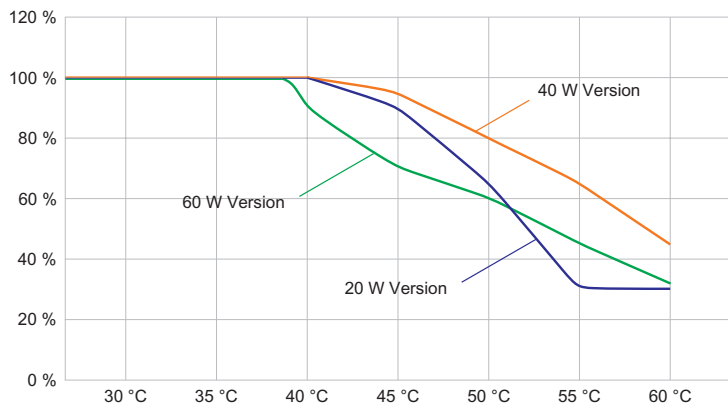

6050/604-411-7B2-008850-002 Art. No. 275949

Technical Drawings – Subject to Alterations

Luminous flux decrease at ambient temperature - variants with DALI