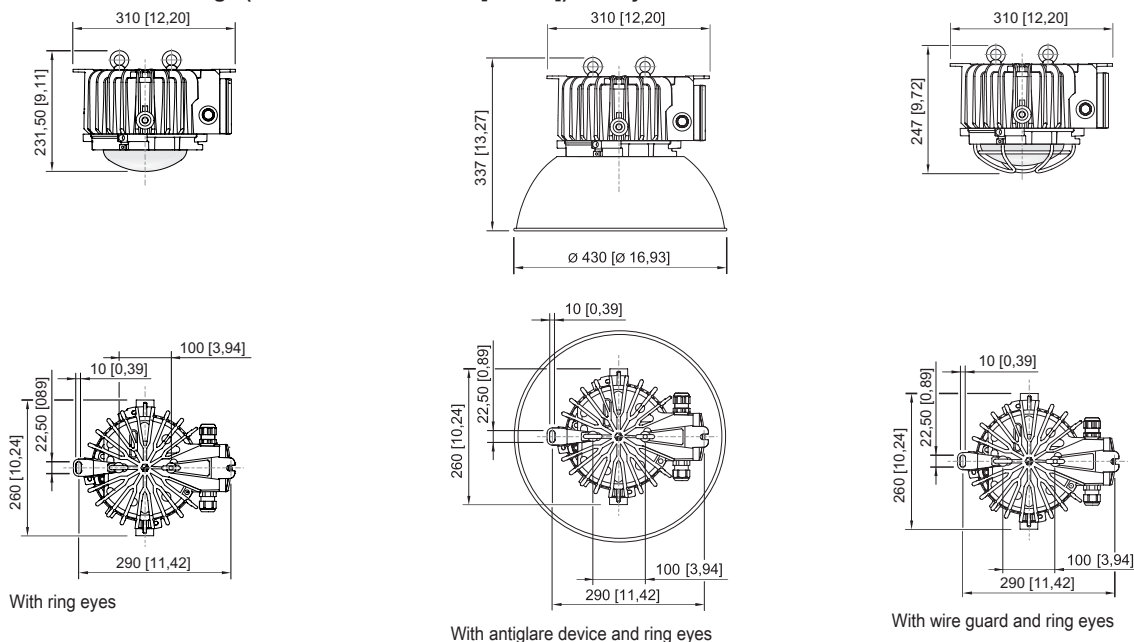

6050/604-411-7B2-008850-002 Art. No. 275949

Lighting Data

Number of lamps	1
Lamp wattage	40 W
Lamp type	LED
Lamp	LED
Light colour	5000 K – neutral white
Light distribution	Medium-beam
Luminaire efficacy	127 lm/W
Luminous flux	5100 lm
Colour rendering	≥ 80
Colour temperature	5000 K

Ambient Conditions

Ambient temperature	-40 °C ... +70 °C
---------------------	-------------------

Mechanical Data

Version	Pendant mounting
Degree of protection (IP)	IP66 / IP68 (10 m)
Enclosure material	Aluminium, Seawater-resistant
Enclosure colour	Standard
Sealing material	Silicone
Silicone-free content	Contains silicone
Protective glass material 2	Pressed glass
Max. solid connection terminals	6 mm ²
Max. finely stranded connection terminals	4 mm ²
Type of connection cable	Finely stranded Finely stranded with clip Solid
Size	1
Width	260 mm
Height	231.5 mm
Length	310 mm
Reflector	Yes
Weight	8.23 kg
Weight	18.14 lb
Disconnection of the luminaire	No

Luminous flux decrease at ambient temperature - variants without DALI

Light Distribution Curves

cd/klm η = 100%
 — C0 - C180 — C90 - C270

With internal reflector, protection glass clear

6050/604-411-7B2-008850-002 Art. No. 275949

Dimensional Drawings (All Dimensions in mm [inches]) – Subject to Alterations

Accessories

Ant glare device / reflector

	Art. No.
 <p>Complete with mounting parts Material: aluminium for 6050/11 and 6050/6</p>	118565