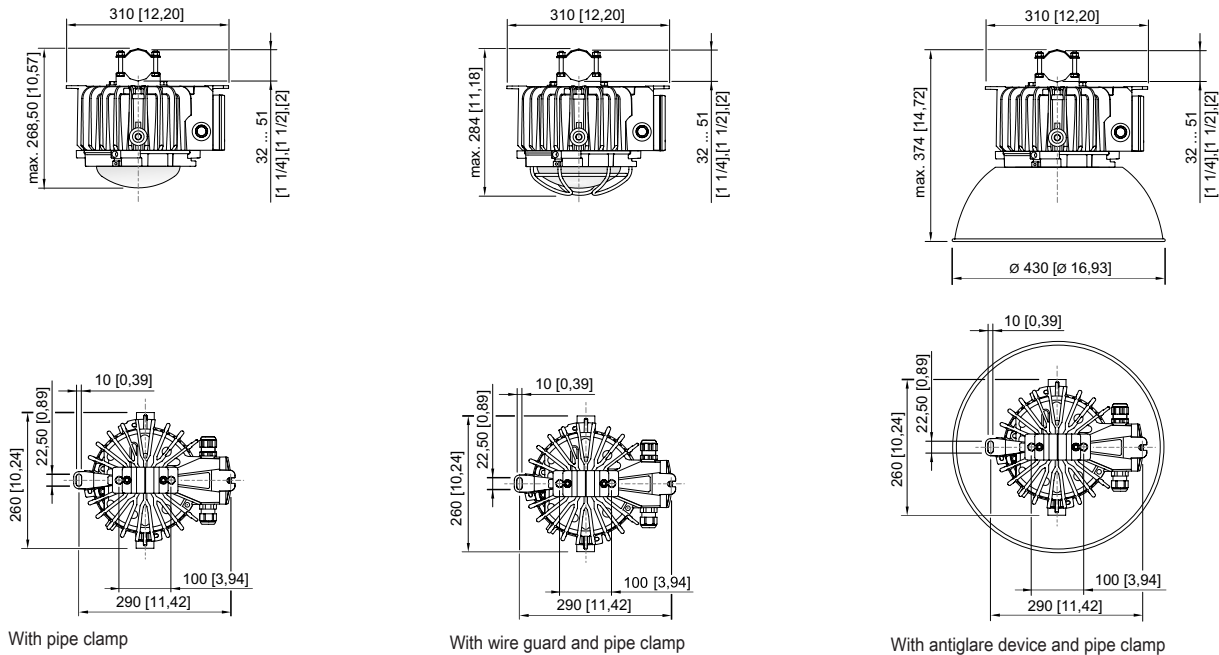

6050/604-801-7B2-000850-004 Art. No. 283124

Ambient Conditions

Ambient temperature -40 °C ... +70 °C

Mechanical Data

Version	Conduit mounting
Degree of protection (IP)	IP66 / IP68 (10 m)
IP degree of protection (IEC 60598)	IP66/IP68
Enclosure material	Aluminium, Seawater-resistant
Enclosure colour	Standard
Sealing material	Silicone
Silicone-free content	Contains silicone
Protective glass material 2	Pressed glass
Max. solid connection terminals	6 mm ²
Max. finely stranded connection terminals	4 mm ²
Type of connection cable	Finely stranded Finely stranded with clip Solid
Size	1
Width	298 mm
Height	327.5 mm
Length	310 mm
Reflector	No
Disconnection of the luminaire	No
Weight	7.03 kg
Weight	15.5 lb

Components

Cable glands and entries	1 x M25 x 1.5
Stopping plugs	1 x M25 x 1.5
Wire guard	No

Technical Drawings – Subject to Alterations

Luminous flux decrease at ambient temperature - variants with DALI

6050/604-801-7B2-000850-004 Art. No. 283124

Luminous flux decrease at ambient temperature - variants without DALI

Light Distribution Curves

cd/klm $\eta = 100\%$
 — C0 - C180 — C90 - C270

Without internal reflector, protection glass clear

Dimensional Drawings (All Dimensions in mm [inches]) – Subject to Alterations

6050/604-801-7B2-000850-004 Art. No. 283124

Accessories

Breather

		Art. No.
	Thread: M20 x 1.5 (1 piece); for installation in light fittings; made from stainless steel; without jam nut	323702
	Thread: M25 x 1.5 (1 piece); for installation in light fittings; made from stainless steel; without jam nut	296608