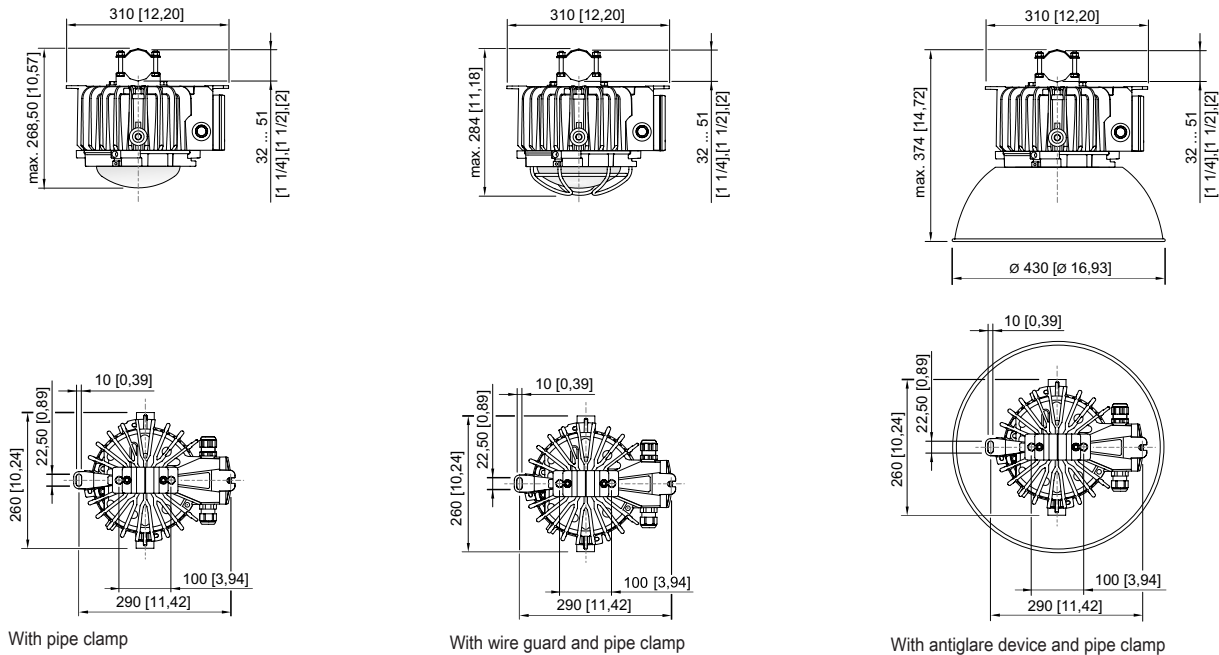

6050/604-600-6B2-008850-004 Art. No. 283121

Ambient Conditions

Ambient temperature -40 °C ... +60 °C

Mechanical Data

Version	Conduit mounting
Degree of protection (IP)	IP66 / IP68 (10 m)
IP degree of protection (IEC 60598)	IP66/IP68
Enclosure material	Aluminium, Seawater-resistant
Enclosure colour	Standard
Sealing material	Silicone
Silicone-free content	Contains silicone
Protective glass material 2	Pressed glass
Max. solid connection terminals	6 mm ²
Max. finely stranded connection terminals	4 mm ²
Type of connection cable	Finely stranded Finely stranded with clip Solid
Size	1
Width	298 mm
Height	327.5 mm
Length	310 mm
Reflector	Yes
Disconnection of the luminaire	No
Weight	7.03 kg
Weight	15.5 lb

Components

Cable glands and entries	1 x M25 x 1.5
Stopping plugs	1 x M25 x 1.5
Wire guard	No

Technical Drawings – Subject to Alterations

Luminous flux decrease at ambient temperature - variants with DALI

6050/604-600-6B2-008850-004 Art. No. 283121

Luminous flux decrease at ambient temperature - variants without DALI

Light Distribution Curves

cd/klm $\eta = 100\%$
 — C0 - C180 — C90 - C270

With internal reflector, protection glass clear

Dimensional Drawings (All Dimensions in mm [inches]) – Subject to Alterations

6050/604-600-6B2-008850-004 Art. No. 283121

Accessories

Breather

		Art. No.
	Thread: M20 x 1.5 (1 piece); for installation in light fittings; made from stainless steel; without jam nut	323702
	Thread: M25 x 1.5 (1 piece); for installation in light fittings; made from stainless steel; without jam nut	296608