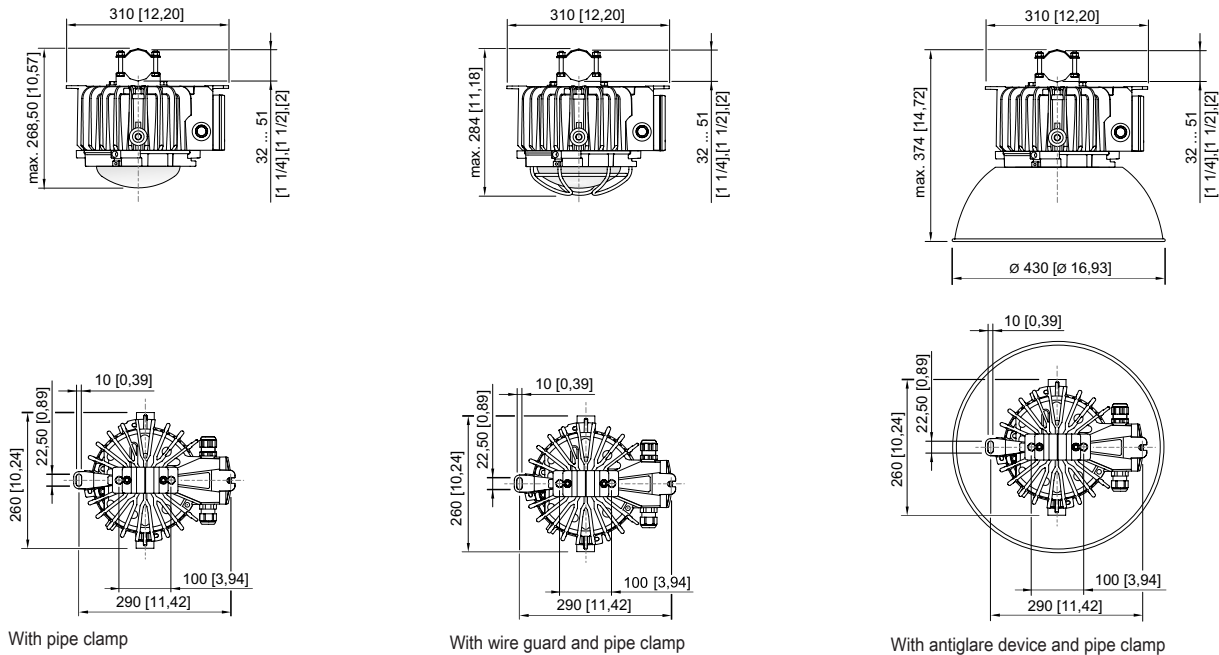

6050/604-400-6B2-000850-004 Art. No. 282972

Ambient Conditions

Ambient temperature -40 °C ... +60 °C

Mechanical Data

Version	Conduit mounting
Degree of protection (IP)	IP66 / IP68 (10 m)
IP degree of protection (IEC 60598)	IP66/IP68
Enclosure material	Aluminium, Seawater-resistant
Enclosure colour	Standard
Sealing material	Silicone
Silicone-free content	Contains silicone
Protective glass material 2	Pressed glass
Max. solid connection terminals	6 mm ²
Max. finely stranded connection terminals	4 mm ²
Type of connection cable	Finely stranded Finely stranded with clip Solid
Size	1
Width	260 mm
Height	194.5 mm
Length	310 mm
Reflector	No
Disconnection of the luminaire	No
Weight	7.03 kg
Weight	15.5 lb

Components

Cable glands and entries	1 x M25 x 1.5
Stopping plugs	1 x M25 x 1.5
Wire guard	No

Technical Drawings – Subject to Alterations

Luminous flux decrease at ambient temperature - variants with DALI

6050/604-400-6B2-000850-004 Art. No. 282972

Luminous flux decrease at ambient temperature - variants without DALI

Light Distribution Curves

cd/klm $\eta = 100\%$
 — C0 - C180 — C90 - C270

Without internal reflector, protection glass clear

Dimensional Drawings (All Dimensions in mm [inches]) – Subject to Alterations

6050/604-400-6B2-000850-004 Art. No. 282972

Accessories

Breather

		Art. No.
	Thread: M20 x 1.5 (1 piece); for installation in light fittings; made from stainless steel; without jam nut	323702
	Thread: M25 x 1.5 (1 piece); for installation in light fittings; made from stainless steel; without jam nut	296608