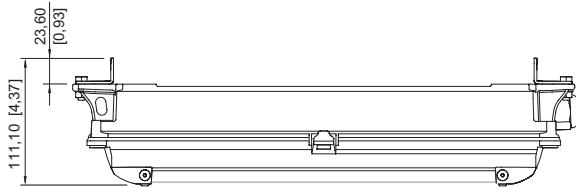

#### Dimensional Drawings (All Dimensions in mm [inches]) – Subject to Alterations

# Lighting

Compact light fitting Emergency luminaire

With ILS

6102/111-0130-150-0111-31-1850-A2 Art. No. 287790

with mounting brackets

for rope/chain mounting