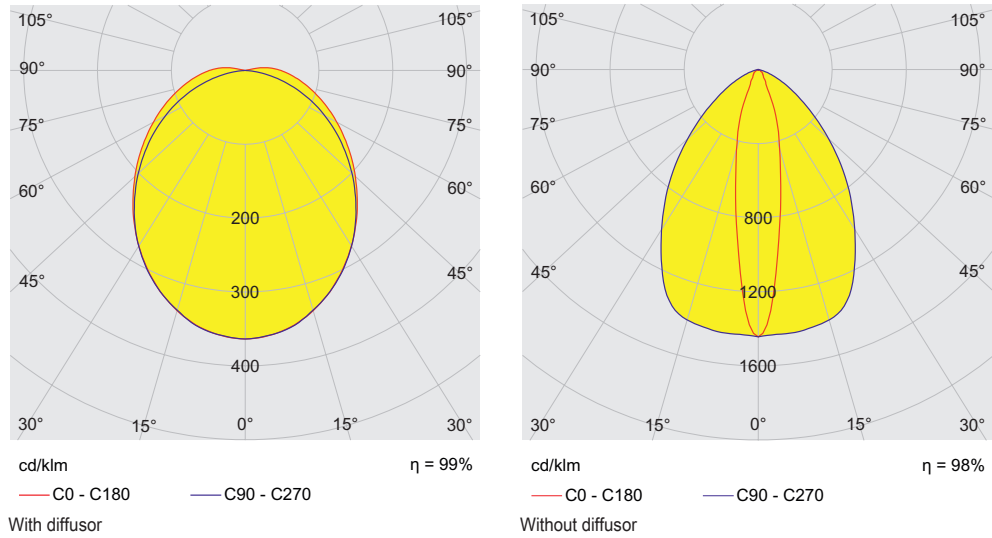

### Lighting Data

Lamp	LED
Luminaire efficacy	0 lm/W
Luminous flux	0 lm

### Mechanical Data

IP degree of protection (IEC 60598)	IP66 / IP67
Class	I
Enclosure material	Thermoset
Enclosure colour	Light grey (RAL 7035)
Cover material	Polycarbonate
Sealing material	Silicone
Silicone-free content	Without influence on paint wetting
Pane material	PMMA
Installed terminal strip	PE + N- + L+ + L" + N"
Max. solid connection terminals	6 mm <sup>2</sup>
Max. finely stranded connection terminals	4 mm <sup>2</sup>
Type of connection cable	Finely stranded Solid
Size	1
Width	185 mm
Height	240 mm
Length	440 mm
Impact strength (IEC 62262)	IK08
Weight	3.57 kg
Weight	7.87 lb
Disconnection of the luminaire	No

#### Light Distribution Curves