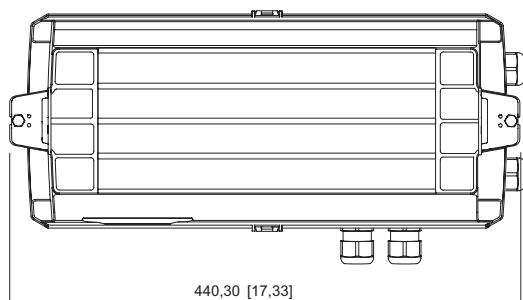

for rope/chain mounting

Accessories

Fastening set

		Art. No.
	for chain/rope assembly	275407
	for wall mounting	275408

Light panel

		Art. No.
	Escape route double sided	275872