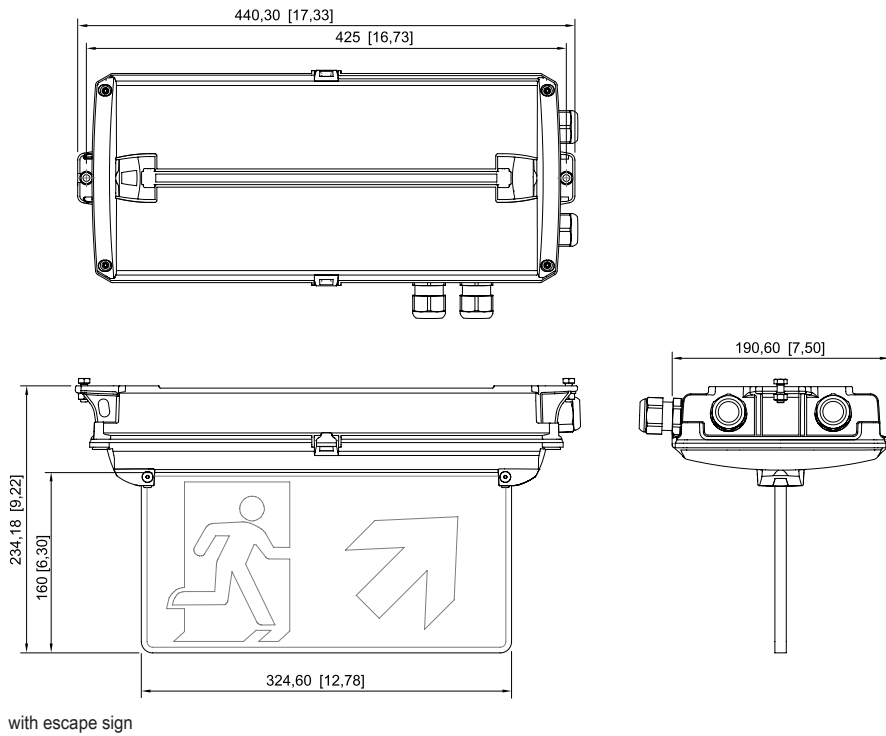

Lighting

Compact light fitting Emergency luminaire

With ILS

6102/111-0130-150-0111-31-1850-D1 Art. No. 287793

Lighting Data

Lamp	LED
Luminaire efficacy	0 lm/W
Luminous flux	0 lm

Ambient Conditions

Ambient temperature	-30 °C ... +50 °C Note: Through wiring Max. 3x16 A -30 °C ... +60 °C Note: Through wiring 2 Max. 3x10 A
---------------------	------------------------------------------------------------------------------------------------------------

Mechanical Data

IP degree of protection (IEC 60598)	IP66 / IP67
Class	I
Enclosure material	Thermoset
Enclosure colour	Light grey (RAL 7035)
Cover material	Polycarbonate
Sealing material	Silicone
Silicone-free content	Without influence on paint wetting
Pane material	PMMA
Installed terminal strip	PE + N- + L+ + L" + N"
Max. solid connection terminals	6 mm ²
Max. finely stranded connection terminals	4 mm ²
Type of connection cable	Finely stranded Solid
Size	1
Width	185 mm
Height	240 mm
Length	440 mm
Impact strength (IEC 62262)	IK08
Weight	3.57 kg
Weight	7.87 lb
Disconnection of the luminaire	No

Light Distribution Curves

Dimensional Drawings (All Dimensions in mm [inches]) – Subject to Alterations

with escape sign

Lighting

Compact light fitting Emergency luminaire

With ILS

6102/111-0130-150-0111-31-1850-D1 Art. No. 287793