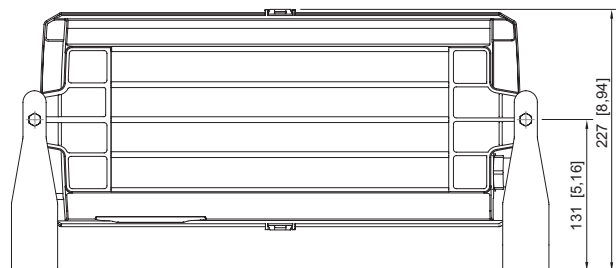

Mechanical Data

IP degree of protection (IEC 60598)	IP66 / IP67
Class	I
Enclosure material	Thermoset
Enclosure colour	Light grey (RAL 7035)
Cover material	Polycarbonate
Sealing material	Silicone
Silicone-free content	Without influence on paint wetting
Pane material	PMMA
Installed terminal strip	PE + N- + L+ + L" + N"
Max. solid connection terminals	6 mm ²
Max. finely stranded connection terminals	4 mm ²
Type of connection cable	Finely stranded Solid
Size	1
Width	185 mm
Height	240 mm
Length	440 mm
Impact strength (IEC 62262)	IK08
Weight	3.57 kg
Weight	7.87 lb
Disconnection of the luminaire	No

Light Distribution Curves

Dimensional Drawings (All Dimensions in mm [inches]) – Subject to Alterations

with escape sign

Lighting

Compact light fitting Emergency luminaire

With ILS

6102/111-0130-150-0111-31-1850-D1 Art. No. 287793