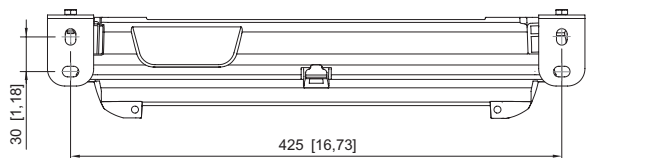

Mechanical Data

IP degree of protection (IEC 60598)	IP66 / IP67
Class	I
Enclosure material	Thermoset
Enclosure colour	Light grey (RAL 7035)
Cover material	Polycarbonate
Sealing material	Silicone
Silicone-free content	Without influence on paint wetting
Pane material	PMMA
Installed terminal strip	PE + N- + L+ + L" + N"
Max. solid connection terminals	6 mm ²
Max. finely stranded connection terminals	4 mm ²
Type of connection cable	Finely stranded Solid
Size	1
Width	185 mm
Height	240 mm
Length	440 mm
Impact strength (IEC 62262)	IK08
Weight	3.57 kg
Weight	7.87 lb
Disconnection of the luminaire	No

Light Distribution Curves

Dimensional Drawings (All Dimensions in mm [inches]) – Subject to Alterations

with escape sign

Lighting

Compact light fitting Emergency luminaire

With ILS

6102/111-0130-150-0111-31-1850-D1 Art. No. 287793