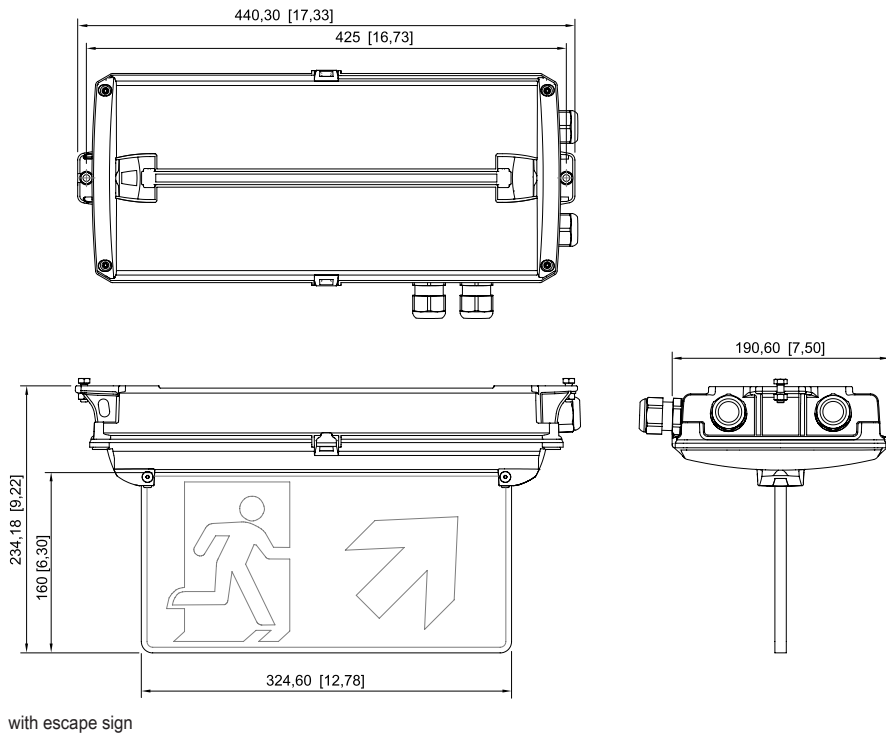

### Mechanical Data

Enclosure material	Thermoset
Enclosure colour	Light grey (RAL 7035)
Cover material	Polycarbonate
Sealing material	Silicone
Silicone-free content	Without influence on paint wetting
Pane material	PMMA
Installed terminal strip	PE + N- + L+ + L" + N"
Max. solid connection terminals	6 mm <sup>2</sup>
Max. finely stranded connection terminals	4 mm <sup>2</sup>
Type of connection cable	Finely stranded Solid
Size	1
Width	185 mm
Height	240 mm
Length	440 mm
Impact strength (IEC 62262)	IK08
Disconnection of the luminaire	No
Weight	3.57 kg
Weight	7.87 lb

#### Dimensional Drawings (All Dimensions in mm [inches]) – Subject to Alterations