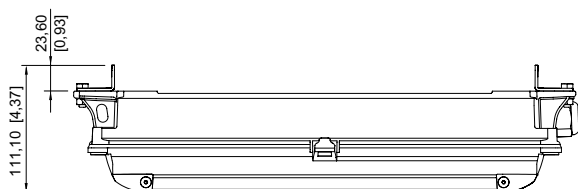

#### Dimensional Drawings (All Dimensions in mm [inches]) – Subject to Alterations

# Lighting

Compact light fitting Emergency luminaire

With ILS

6102/111-0130-150-0111-31-1850-B1 Art. No. 287791

with mounting brackets

for rope/chain mounting