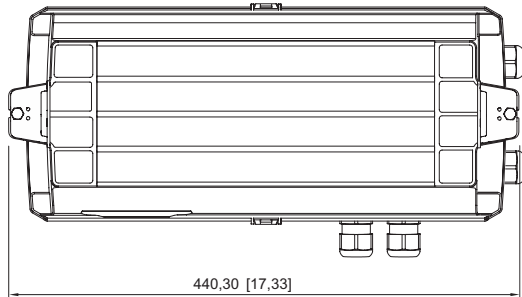

for rope/chain mounting

Accessories

Fastening set

		Art. No.
	for chain/rope assembly	275407
	for wall mounting	275408

Light panel

		Art. No.
	Escape route double sided	275872