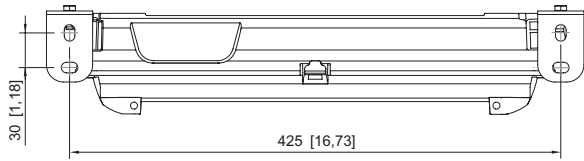

Mechanical Data

IP degree of protection (IEC 60598)	IP66 / IP67
Class	I
Enclosure material	Thermoset
Enclosure colour	Light grey (RAL 7035)
Cover material	Polycarbonate
Sealing material	Silicone
Silicone-free content	Without influence on paint wetting
Pane material	PMMA
Installed terminal strip	PE + N- + L+ + L" + N"
Max. solid connection terminals	6 mm ²
Max. finely stranded connection terminals	4 mm ²
Type of connection cable	Finely stranded Solid
Size	1
Width	185 mm
Height	240 mm
Length	440 mm
Impact strength (IEC 62262)	IK08
Weight	3.57 kg
Weight	7.87 lb
Disconnection of the luminaire	No

Light Distribution Curves

Dimensional Drawings (All Dimensions in mm [inches]) – Subject to Alterations

Lighting

Compact light fitting Emergency luminaire

With ILS

6102/111-0130-150-0111-31-1850-B1 Art. No. 287791