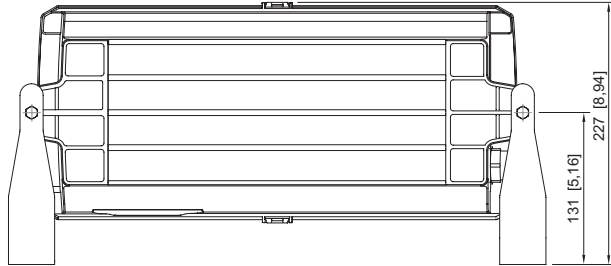

Mechanical Data

IP degree of protection (IEC 60598)	IP66 / IP67
Class	I
Enclosure material	Thermoset
Enclosure colour	Light grey (RAL 7035)
Cover material	Polycarbonate
Sealing material	Silicone
Silicone-free content	Without influence on paint wetting
Pane material	PMMA
Installed terminal strip	PE + N- + L+ + L" + N"
Max. solid connection terminals	6 mm ²
Max. finely stranded connection terminals	4 mm ²
Type of connection cable	Finely stranded Solid
Size	1
Width	185 mm
Height	240 mm
Length	440 mm
Impact strength (IEC 62262)	IK08
Weight	3.57 kg
Weight	7.87 lb
Disconnection of the luminaire	No

Light Distribution Curves

Dimensional Drawings (All Dimensions in mm [inches]) – Subject to Alterations

Lighting

Compact light fitting Emergency luminaire

With ILS

6102/111-0130-150-0111-31-1850-B1 Art. No. 287791