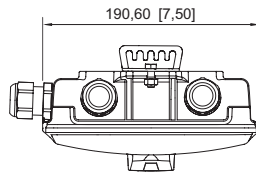

for rope/chain mounting

Accessories

Fastening set

		Art. No.
	for chain/rope assembly	275407
	for wall mounting	275408

Light panel

		Art. No.
	Escape route double sided	275872