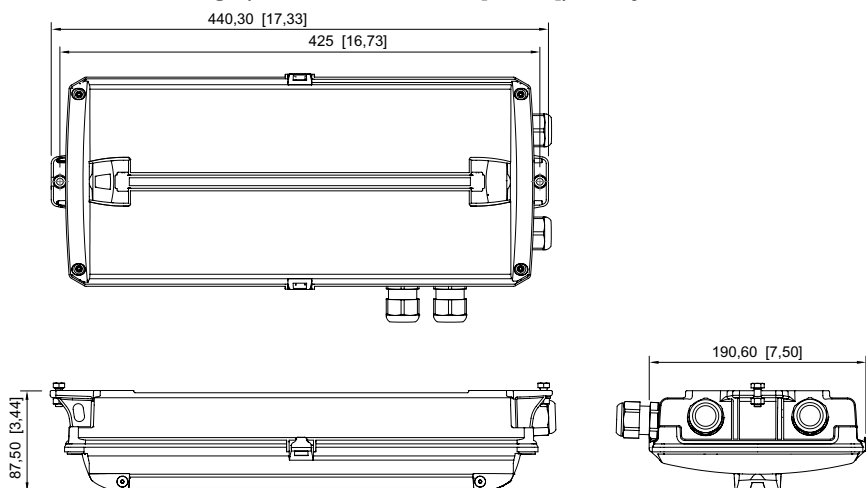

Ambient Conditions

Ambient temperature	-30°C ... +50°C Note: Through wiring Max. 3x16 A -30°C ... +60°C Note: Through wiring 2 Max. 3x10 A
---------------------	--

Mechanical Data

IP degree of protection (IEC 60598)	IP66 / IP67
Class	I
Enclosure material	Thermoset
Enclosure colour	Light grey (RAL 7035)
Diffuser	With diffuser 2 x 40°
Cover material	Polycarbonate
Sealing material	Silicone
Silicone-free content	Without influence on paint wetting
Installed terminal strip	PE+N+L1+L2+L3+L"+D1+D2
Max. solid connection terminals	6 mm ²
Max. finely stranded connection terminals	4 mm ²
Type of connection cable	Finely stranded Solid
Size	1
Width	185 mm
Height	90 mm
Length	440 mm
Impact strength (IEC 62262)	IK08
Weight	3.4 kg
Weight	7.5 lb
Disconnection of the luminaire	No

Lighting

Compact light fitting Emergency luminaire

With battery

6109/111-0111-180-0111-31-4850-001 Art. No. 287821

Components

Stopping plug material	Polyamide, black
Breather	without
Accessories	Provided

Dimensional Drawings (All Dimensions in mm [inches]) – Subject to Alterations