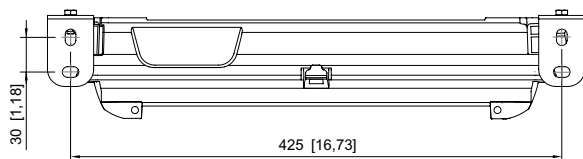

without escape sign