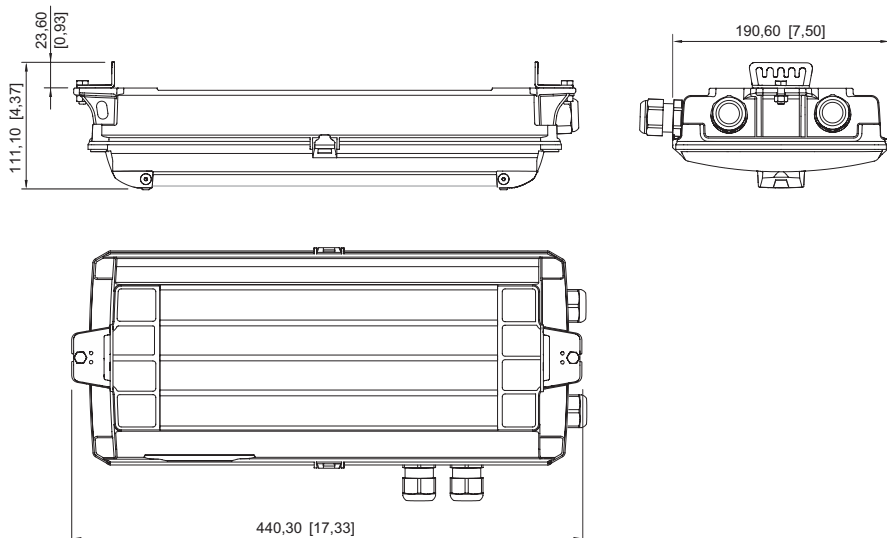

Ambient Conditions

Ambient temperature	-30°C ... +50°C Note: Through wiring Max. 3x16 A -30°C ... +60°C Note: Through wiring 2 Max. 3x10 A
---------------------	--

Mechanical Data

IP degree of protection (IEC 60598)	IP66 / IP67
Class	I
Enclosure material	Thermoset
Enclosure colour	Light grey (RAL 7035)
Diffuser	With diffuser 2 x 40°
Cover material	Polycarbonate
Sealing material	Silicone
Silicone-free content	Without influence on paint wetting
Installed terminal strip	PE+N+L1+L2+L3+L"+D1+D2
Max. solid connection terminals	6 mm ²
Max. finely stranded connection terminals	4 mm ²
Type of connection cable	Finely stranded Solid
Size	1
Width	185 mm
Height	90 mm
Length	440 mm
Impact strength (IEC 62262)	IK08
Weight	3.4 kg
Weight	7.5 lb
Disconnection of the luminaire	No

without escape sign

with mounting brackets

Lighting

Compact light fitting Emergency luminaire

With battery

6109/111-0111-180-0111-31-4850-001 Art. No. 287821

for rope/chain mounting

Accessories

Fastening set		Art. No.
	for chain/rope assembly	275407
	for wall mounting	275408
Light panel		Art. No.
	Escape route double sided	275872
	Escape route, down	274776
	Escape route, up	274758
	Escape route, down double-sided	274780
	Escape route, up double-sided	274772