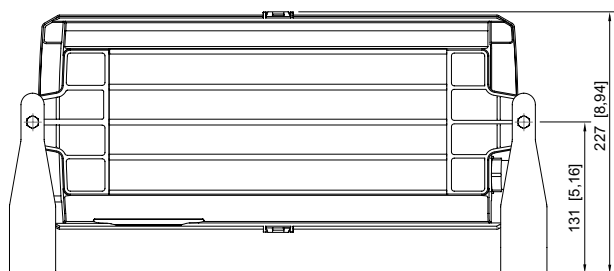

with mounting brackets