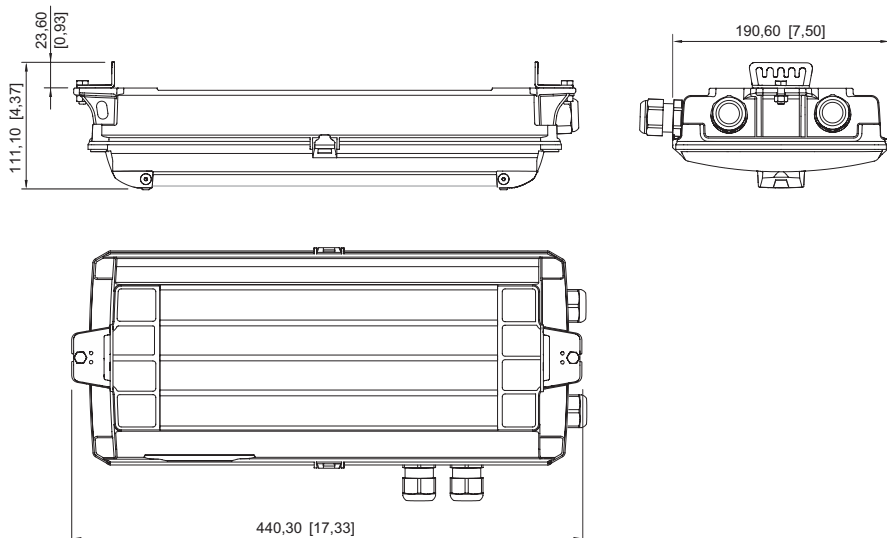

Lighting

Compact light fitting Emergency luminaire

With battery

6109/111-0101-160-0111-31-A850-001 Art. No. 287814

for rope/chain mounting

Accessories

Fastening set		Art. No.
	for chain/rope assembly	275407
	for wall mounting	275408
Light panel		Art. No.
	Escape route double sided	275872
	Escape route, down	274776
	Escape route, up	274758
	Escape route, down double-sided	274780
	Escape route, up double-sided	274772