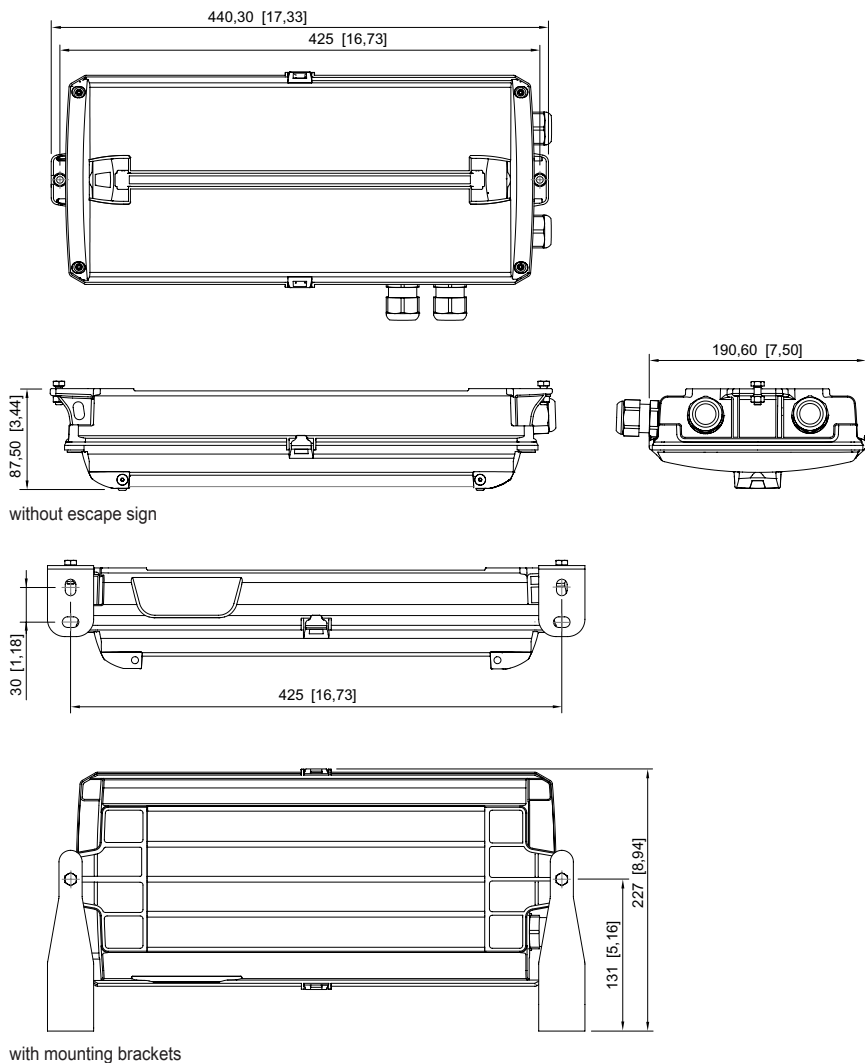

#### Mechanical Data

IP degree of protection (IEC 60598)	IP66 / IP67
Class	I
Enclosure material	Thermoset
Enclosure colour	Light grey (RAL 7035)
Cover material	Polycarbonate
Sealing material	Silicone
Silicone-free content	Without influence on paint wetting
Installed terminal strip	PE + N + L1 + L2 + L3 + L"
Max. solid connection terminals	6 mm <sup>2</sup>
Max. finely stranded connection terminals	4 mm <sup>2</sup>
Type of connection cable	Finely stranded Solid
Size	1
Width	185 mm
Height	105 mm
Length	440 mm
Impact strength (IEC 62262)	IK08
Weight	3.4 kg
Weight	7.5 lb
Disconnection of the luminaire	No

# Lighting

## Compact light fitting Emergency luminaire

With battery

6109/111-0101-160-0111-31-A850-001 Art. No. 287814

### Dimensional Drawings (All Dimensions in mm [inches]) – Subject to Alterations

with mounting brackets