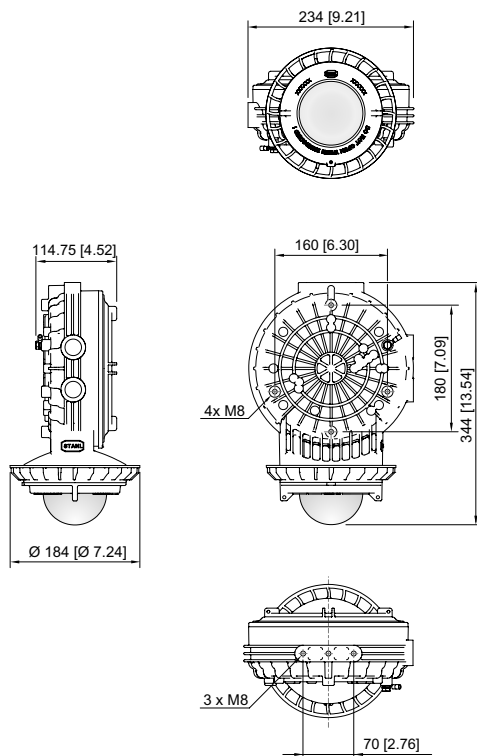

### Mechanical Data

Version	Pendant light fitting
Degree of protection (IP)	IP66 / IP67
Enclosure material	Aluminium, Powder-coated
Enclosure colour	Light grey (RAL 7035)
Sealing material	Silicone
Silicone-free content	Contains silicone
Protective glass material 2	Borosilicate glass
Max. solid connection terminals	4 mm <sup>2</sup>
Max. finely stranded connection terminals	4 mm <sup>2</sup>
Type of connection cable	Finely stranded Finely stranded with clip Solid
Size	2
Width	184 mm
Height	344 mm
Length	234 mm
Impact strength (IEC 62262)	IK10
Fastening	without mounting accessories
Reflector	Yes
Weight	5 kg
Weight	11.02 lb
Disconnection of the luminaire	No

### Components

Through wiring	Max. 3 x 10 A
Drilled holes	2 x M20
Cable glands and entries	According to the order
Stopping plugs	According to the order
Wire guard	No

6057/2114-101-4310-121-200 Art. No. 288955

### Light Distribution Curves

Light Distribution Curve 6057

### Dimensional Drawings (All Dimensions in mm [inches]) – Subject to Alterations

6057/2114-101-4310-121-200 Art. No. 288955

Standard