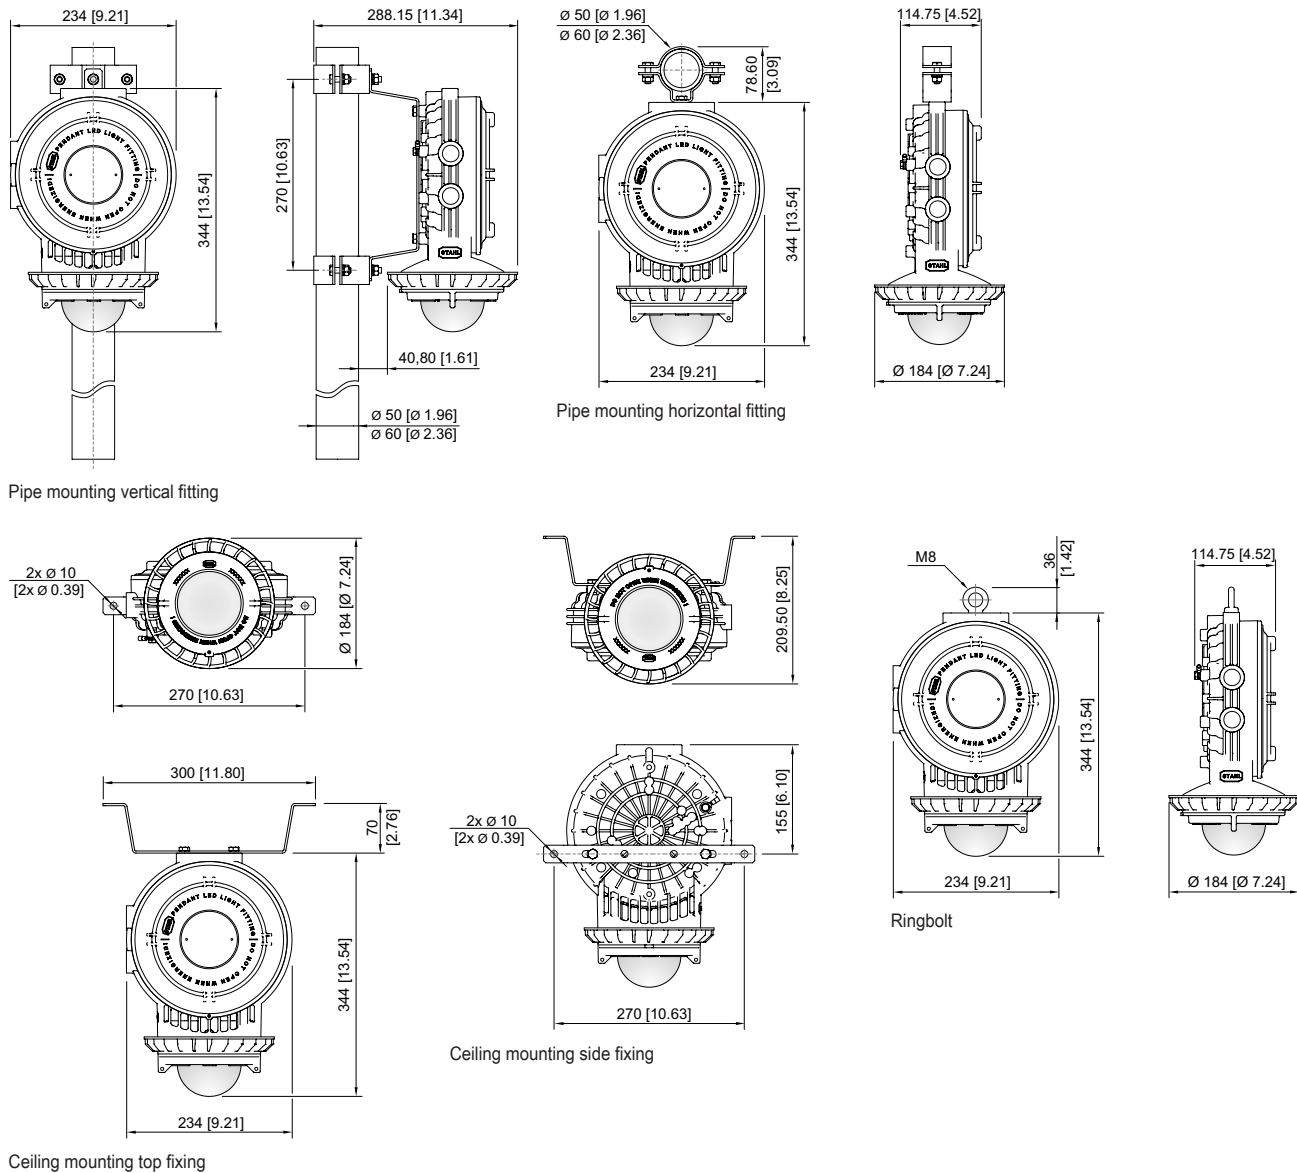

### Mechanical Data

Version	Pendant light fitting
Degree of protection (IP)	IP66 / IP67
Enclosure material	Aluminium, Powder-coated
Enclosure colour	Light grey (RAL 7035)
Sealing material	Silicone
Silicone-free content	Contains silicone
Protective glass material 2	Borosilicate glass
Max. solid connection terminals	4 mm <sup>2</sup>
Max. finely stranded connection terminals	4 mm <sup>2</sup>
Type of connection cable	Finely stranded Finely stranded with clip Solid
Size	2
Width	184 mm
Height	344 mm
Length	234 mm
Impact strength (IEC 62262)	IK10
Fastening	without mounting accessories
Reflector	Yes
Weight	5 kg
Weight	11.02 lb
Disconnection of the luminaire	No

### Components

Through wiring	Max. 3 x 10 A
Drilled holes	2 x M20
Cable glands and entries	According to the order
Stopping plugs	According to the order
Wire guard	No

6057/2114-101-4310-121-200 Art. No. 288955

### Light Distribution Curves

Light Distribution Curve 6057

### Dimensional Drawings (All Dimensions in mm [inches]) – Subject to Alterations

6057/2114-101-4310-121-200 Art. No. 288955

Standard