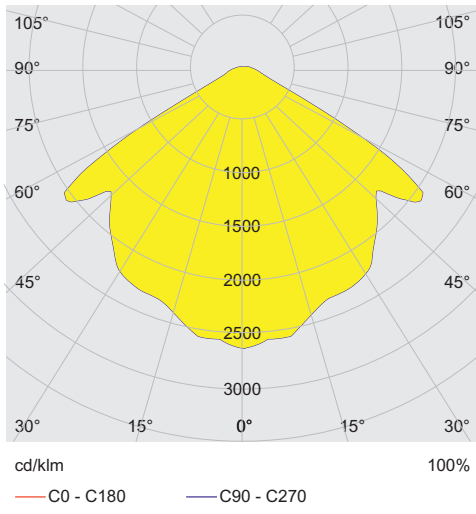

6057/2114-101-4310-121-200 Art. No. 288955

Light Distribution Curves

Light Distribution Curve 6057