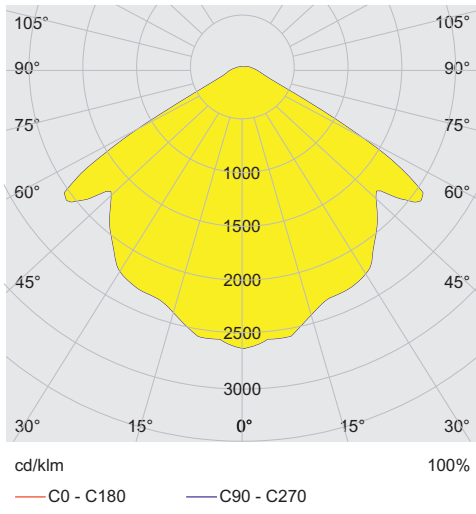

Input

Surge protection	4KV
------------------	-----

Lighting Data

Number of lamps	1
Lamp wattage	25 W

6057/2212-201-6530-121-200 Art. No. 288972

Lighting Data

Lamp type	LED
Lamp	LED
Light colour	5700 K – cool white
Light distribution	Wide beam
Luminaire efficacy	113 lm/W
Luminous flux	3070 lm
Colour rendering	≥ 80
Colour temperature	5700 K

Ambient Conditions

Ambient temperature	-20 °C ... +50 °C
Storage temperature	-20 °C ... +70 °C

Mechanical Data

Version	Pendant light fitting
Degree of protection (IP)	IP66 / IP67
Enclosure material	Aluminium, Powder-coated
Enclosure colour	Light grey (RAL 7035)
Sealing material	Silicone
Silicone-free content	Contains silicone
Protective glass material 2	Borosilicate glass
Max. solid connection terminals	6 mm ²
Max. finely stranded connection terminals	6 mm ²
Type of connection cable	Finely stranded Finely stranded with clip Solid
Size	2
Width	184 mm
Height	344 mm
Length	234 mm
Impact strength (IEC 62262)	IK10
Fastening	without mounting accessories
Reflector	Yes
Weight	5.1 kg
Weight	11.24 lb
Disconnection of the luminaire	No

Light Distribution Curves

Light Distribution Curve 6057

Dimensional Drawings (All Dimensions in mm [inches]) – Subject to Alterations

6057/2212-201-6530-121-200 Art. No. 288972

Standard

Accessories

Mounting bracket