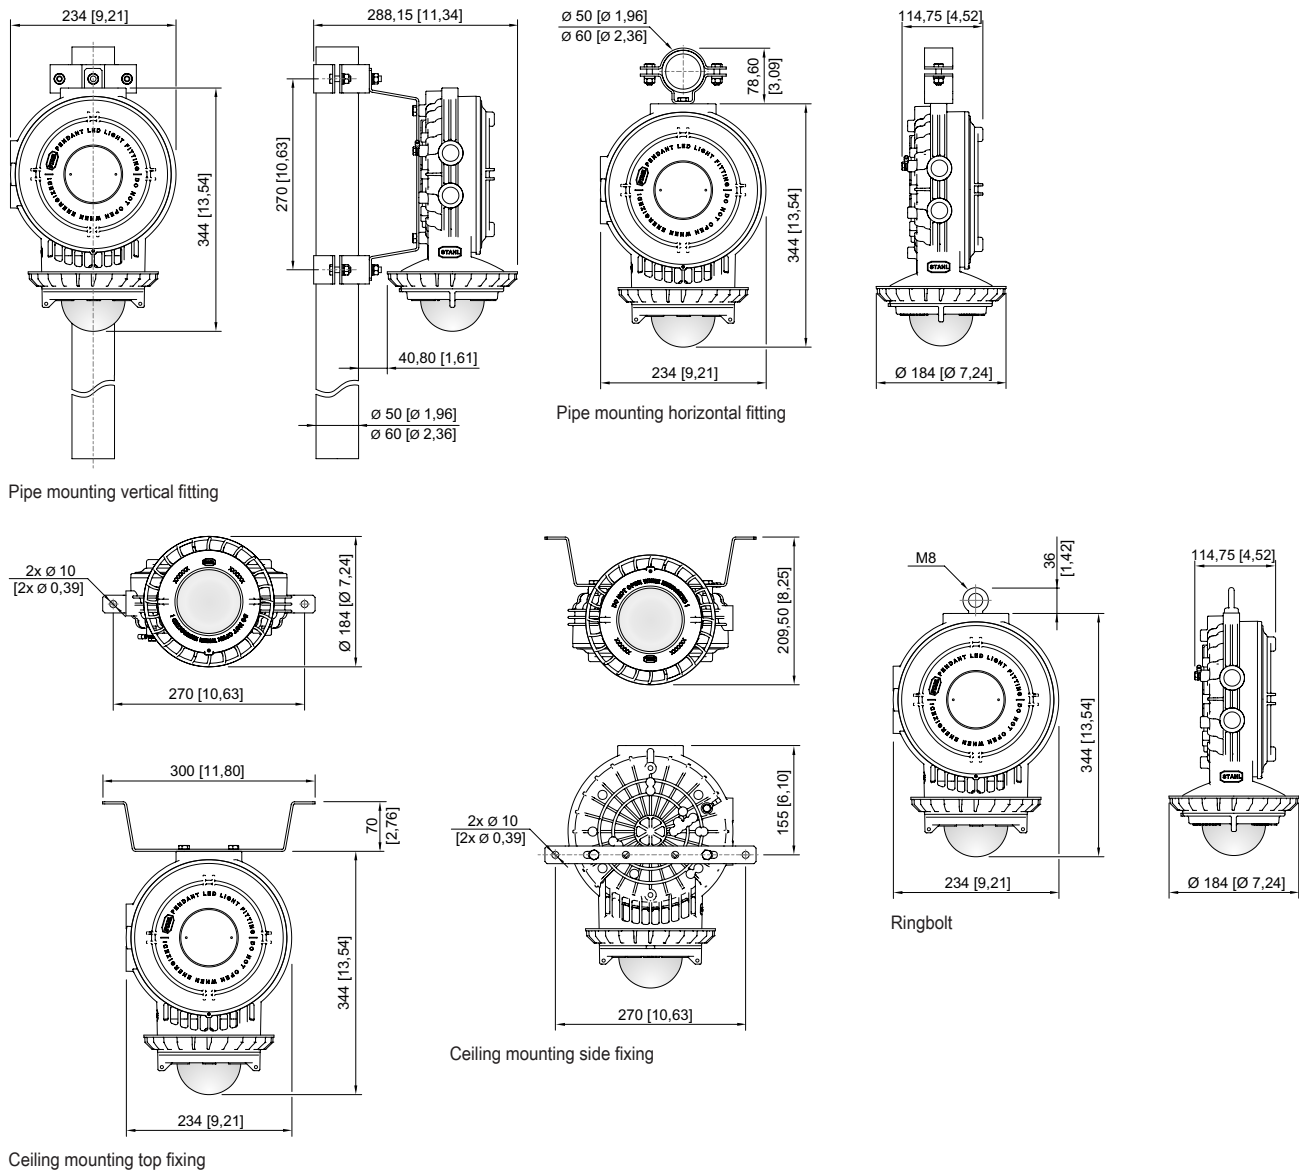

Input

Surge protection	4KV
------------------	-----

Lighting Data

Number of lamps	1
Lamp wattage	25 W

6057/2212-201-6530-121-200 Art. No. 288972

Lighting Data

Lamp type	LED
Lamp	LED
Light colour	5700 K – cool white
Light distribution	Wide beam
Luminaire efficacy	113 lm/W
Luminous flux	3070 lm
Colour rendering	≥ 80
Colour temperature	5700 K

Ambient Conditions

Ambient temperature	-20 °C ... +50 °C
Storage temperature	-20 °C ... +70 °C

Mechanical Data

Version	Pendant light fitting
Degree of protection (IP)	IP66 / IP67
Enclosure material	Aluminium, Powder-coated
Enclosure colour	Light grey (RAL 7035)
Sealing material	Silicone
Silicone-free content	Contains silicone
Protective glass material 2	Borosilicate glass
Max. solid connection terminals	6 mm ²
Max. finely stranded connection terminals	6 mm ²
Type of connection cable	Finely stranded Finely stranded with clip Solid
Size	2
Width	184 mm
Height	344 mm
Length	234 mm
Impact strength (IEC 62262)	IK10
Fastening	without mounting accessories
Reflector	Yes
Weight	5.1 kg
Weight	11.24 lb
Disconnection of the luminaire	No

Components

Through wiring	Max. 3 x 10 A
Drilled holes	2 x NPT 1/2
Cable glands and entries	According to the order
Stopping plugs	According to the order
Wire guard	No

6057/2212-201-6530-121-200 Art. No. 288972

Light Distribution Curves

Light Distribution Curve 6057

Dimensional Drawings (All Dimensions in mm [inches]) – Subject to Alterations

6057/2212-201-6530-121-200 Art. No. 288972

Standard

Accessories

Mounting bracket