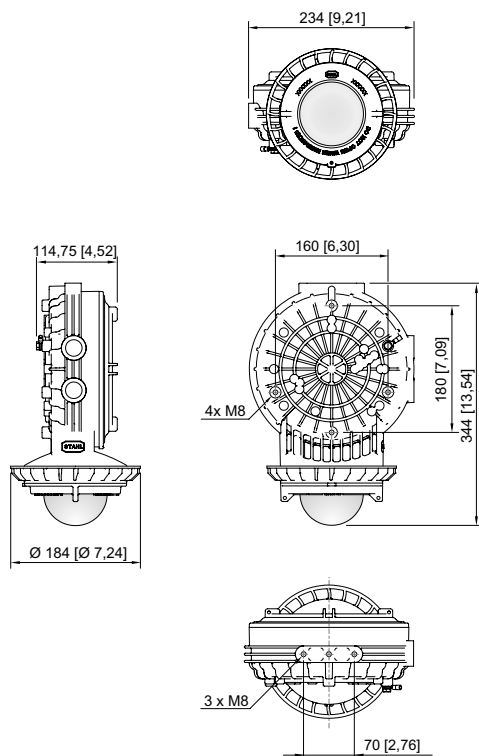

Ambient Conditions

Ambient temperature	-20 °C ... +50 °C
Storage temperature	-20 °C ... +70 °C

Mechanical Data

Version	Pendant light fitting
Degree of protection (IP)	IP66 / IP67
Enclosure material	Aluminium, Powder-coated
Enclosure colour	Light grey (RAL 7035)
Sealing material	Silicone
Silicone-free content	Contains silicone
Protective glass material 2	Borosilicate glass
Max. solid connection terminals	6 mm ²
Max. finely stranded connection terminals	6 mm ²
Type of connection cable	Finely stranded Finely stranded with clip Solid
Size	2
Width	184 mm
Height	344 mm
Length	234 mm
Impact strength (IEC 62262)	IK10
Fastening	without mounting accessories
Reflector	Yes
Weight	5.1 kg
Weight	11.24 lb
Disconnection of the luminaire	No

Light Distribution Curves

Light Distribution Curve 6057

Dimensional Drawings (All Dimensions in mm [inches]) – Subject to Alterations

6057/2212-201-6530-121-200 Art. No. 288972

Standard

Accessories

Mounting bracket

		Art. No.
	Horiz. Pipe mtg. brk. Ø50mm 6057 spare	289889
	Horiz. Pipe mtg. brk. Ø60mm 6057 spare	290041
	Verti. Pipe mtg. brk. Ø50mm 6057 spare	289890
	Verti. Pipe mtg. brk. Ø60mm 6057 spare	290042
	Wall/ceiling mtg.brk. 6057 spare 1.4301	288823

Ring bolt

		Art. No.
	Ring bolt M8x9 similar DIN 580 C15	115896

We reserve the right to make alterations to the technical data, dimensions, weights, designs and products available without notice. The illustrations cannot be considered binding.