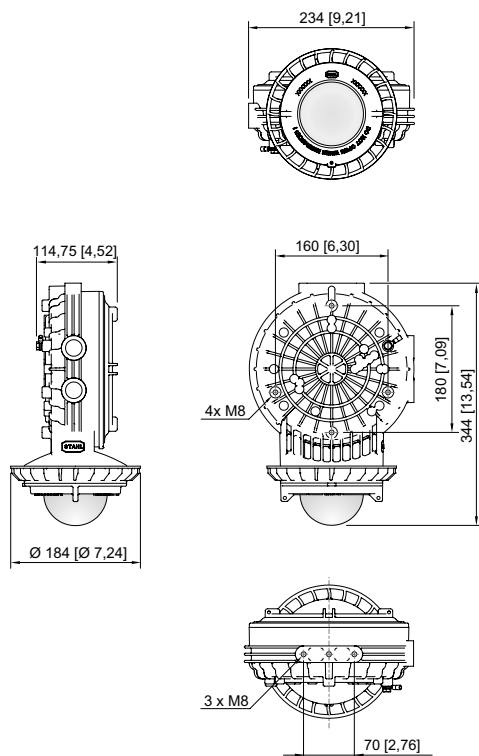

Ambient Conditions

Ambient temperature	-20 °C ... +50 °C
Storage temperature	-20 °C ... +70 °C

Mechanical Data

Version	Pendant light fitting
Degree of protection (IP)	IP66 / IP67
Enclosure material	Aluminium, Powder-coated
Enclosure colour	Light grey (RAL 7035)
Sealing material	Silicone
Silicone-free content	Contains silicone
Protective glass material 2	Borosilicate glass
Max. solid connection terminals	6 mm ²
Max. finely stranded connection terminals	6 mm ²
Type of connection cable	Finely stranded Finely stranded with clip Solid
Size	2
Width	184 mm
Height	344 mm
Length	234 mm
Impact strength (IEC 62262)	IK10
Fastening	without mounting accessories
Reflector	Yes
Weight	5.1 kg
Weight	11.24 lb
Disconnection of the luminaire	No

Light Distribution Curves

Light Distribution Curve 6057

Dimensional Drawings (All Dimensions in mm [inches]) – Subject to Alterations

6057/2216-201-6530-121-200 Art. No. 288976

Standard

Accessories

Mounting bracket

		Art. No.
	Horiz. Pipe mtg. brk. Ø50mm 6057 spare	289889
	Horiz. Pipe mtg. brk. Ø60mm 6057 spare	290041
	Verti. Pipe mtg. brk. Ø50mm 6057 spare	289890
	Verti. Pipe mtg. brk. Ø60mm 6057 spare	290042
	Wall/ceiling mtg.brk. 6057 spare 1.4301	288823

Ring bolt

		Art. No.
	Ring bolt M8x9 similar DIN 580 C15	115896

We reserve the right to make alterations to the technical data, dimensions, weights, designs and products available without notice. The illustrations cannot be considered binding.