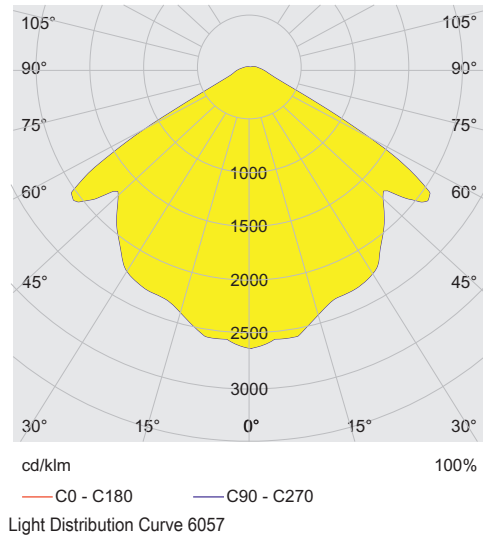

6057/2216-201-6530-121-200 Art. No. 288976

Light Distribution Curves

Light Distribution Curve 6057