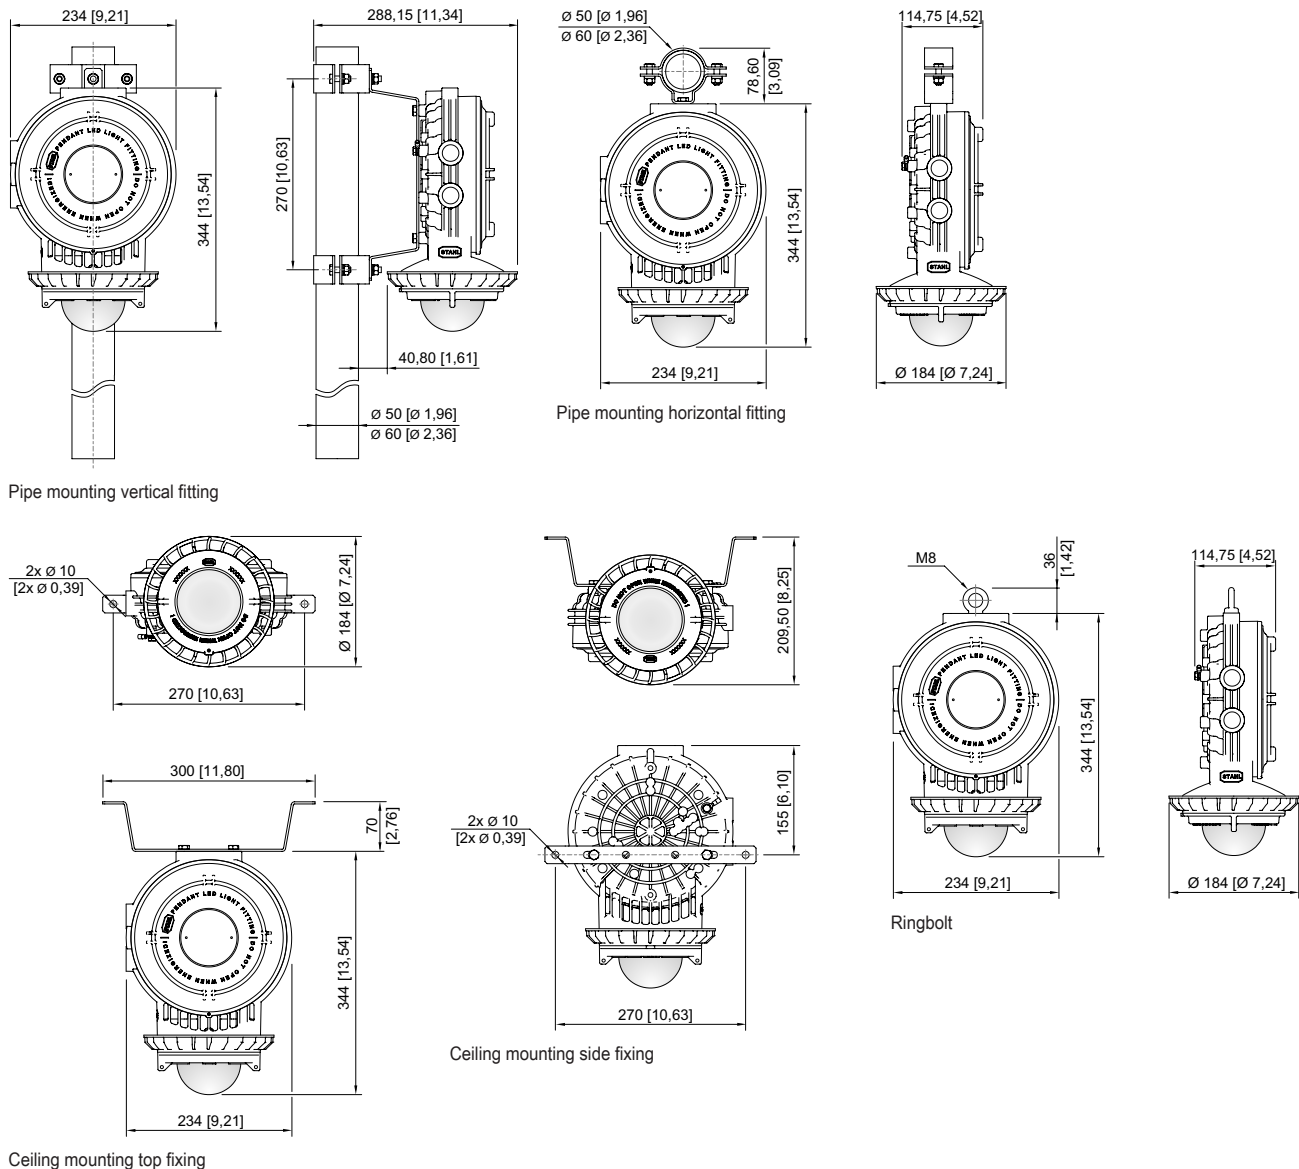

Ambient Conditions

Ambient temperature	-20 °C ... +50 °C
Storage temperature	-20 °C ... +70 °C

Mechanical Data

Version	Pendant light fitting
Degree of protection (IP)	IP66 / IP67
Enclosure material	Aluminium, Powder-coated
Enclosure colour	Light grey (RAL 7035)
Sealing material	Silicone
Silicone-free content	Contains silicone
Protective glass material 2	Borosilicate glass
Max. solid connection terminals	6 mm ²
Max. finely stranded connection terminals	6 mm ²
Type of connection cable	Finely stranded Finely stranded with clip Solid
Size	2
Width	184 mm
Height	344 mm
Length	234 mm
Impact strength (IEC 62262)	IK10
Fastening	without mounting accessories
Reflector	Yes
Weight	5.1 kg
Weight	11.24 lb
Disconnection of the luminaire	No

Components

Through wiring	Max. 3 x 10 A
Drilled holes	2 x NPT 1/2
Cable glands and entries	According to the order
Stopping plugs	According to the order
Wire guard	No

6057/2216-201-6530-121-200 Art. No. 288976

Light Distribution Curves

Light Distribution Curve 6057

Dimensional Drawings (All Dimensions in mm [inches]) – Subject to Alterations

6057/2216-201-6530-121-200 Art. No. 288976

Standard

Accessories

Mounting bracket

Ring bolt

		Art. No.
	Ring bolt M8x9 similar DIN 580 C15	115896

We reserve the right to make alterations to the technical data, dimensions, weights, designs and products available without notice. The illustrations cannot be considered binding.