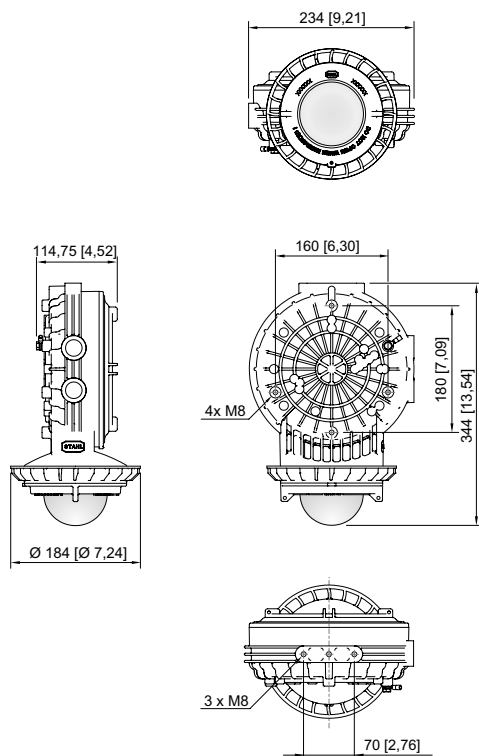

### Mechanical Data

Version	Pendant light fitting
Degree of protection (IP)	IP66 / IP67
Enclosure material	Aluminium, Powder-coated
Enclosure colour	Light grey (RAL 7035)
Sealing material	Silicone
Silicone-free content	Contains silicone
Protective glass material 2	Borosilicate glass
Max. solid connection terminals	6 mm <sup>2</sup>
Max. finely stranded connection terminals	6 mm <sup>2</sup>
Type of connection cable	Finely stranded Finely stranded with clip Solid
Size	2
Width	184 mm
Height	344 mm
Length	234 mm
Impact strength (IEC 62262)	IK10
Fastening	without mounting accessories
Reflector	Yes
Weight	5.1 kg
Weight	11.24 lb
Disconnection of the luminaire	No

### Components

Through wiring	Max. 3 x 10 A
Drilled holes	2 x NPT 1/2
Cable glands and entries	According to the order
Stopping plugs	According to the order
Wire guard	No

6057/2214-201-6530-121-200 Art. No. 288974

### Light Distribution Curves

Light Distribution Curve 6057

### Dimensional Drawings (All Dimensions in mm [inches]) – Subject to Alterations

6057/2214-201-6530-121-200 Art. No. 288974

Standard