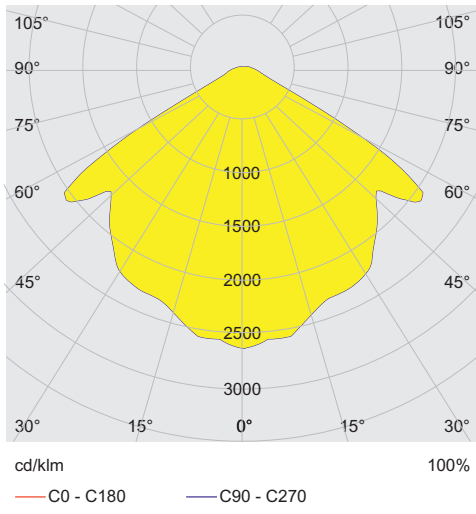

6057/2214-201-6530-121-200 Art. No. 288974

Light Distribution Curves

Light Distribution Curve 6057