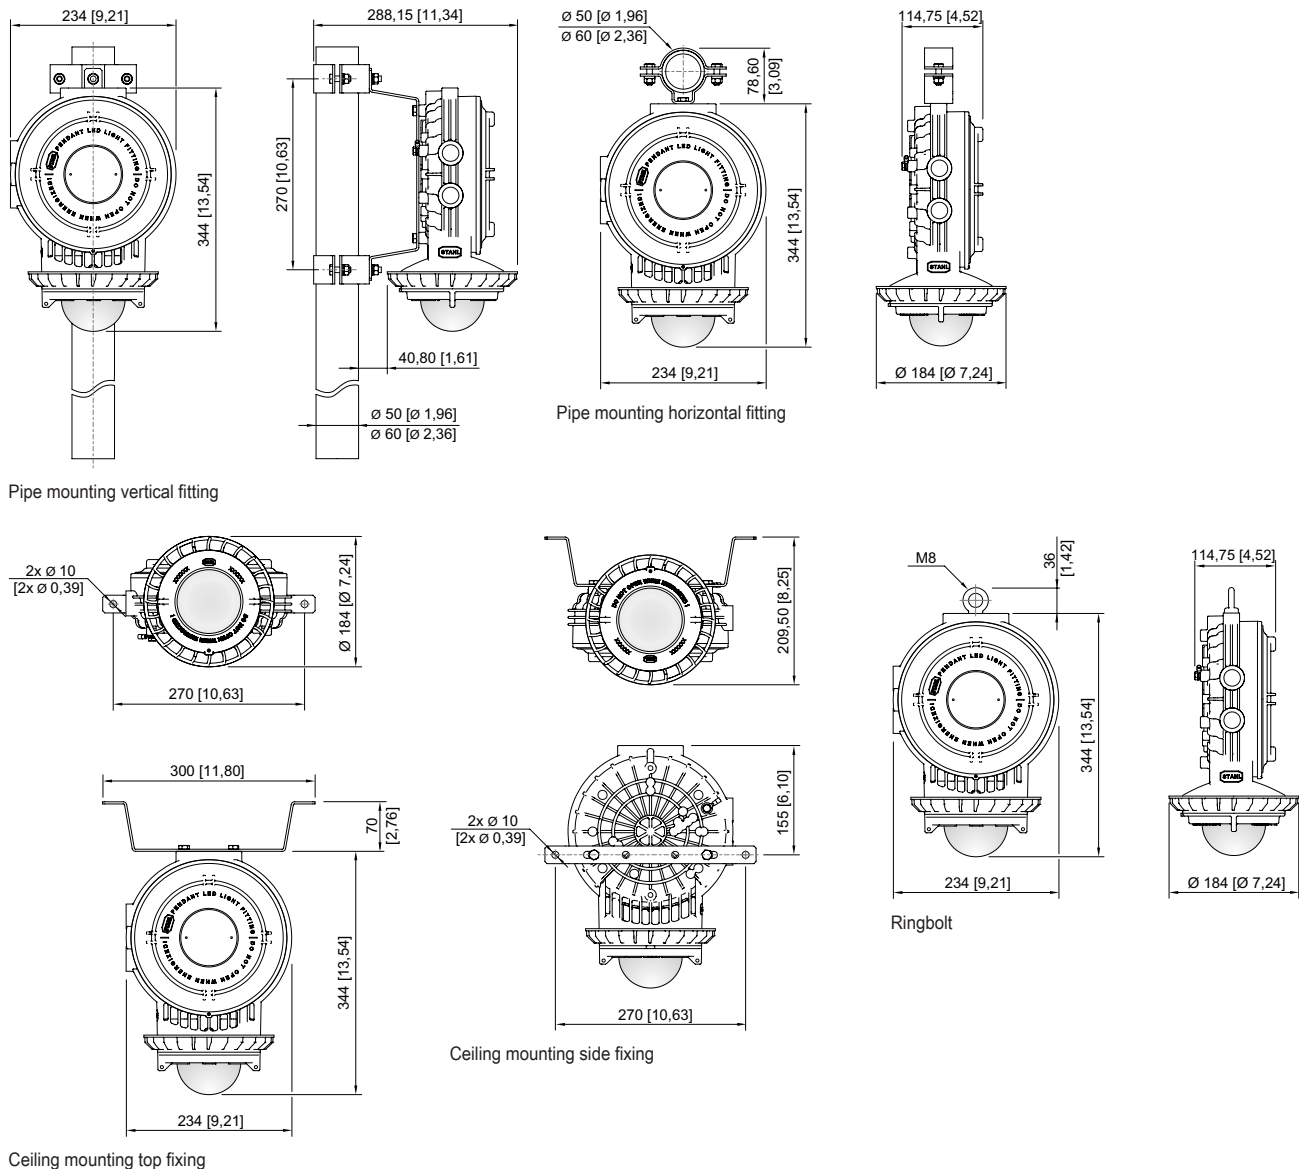

### Mechanical Data

Version	Pendant light fitting
Degree of protection (IP)	IP66 / IP67
Enclosure material	Aluminium, Powder-coated
Enclosure colour	Light grey (RAL 7035)
Sealing material	Silicone
Silicone-free content	Contains silicone
Protective glass material 2	Borosilicate glass
Max. solid connection terminals	6 mm <sup>2</sup>
Max. finely stranded connection terminals	6 mm <sup>2</sup>
Type of connection cable	Finely stranded Finely stranded with clip Solid
Size	2
Width	184 mm
Height	344 mm
Length	234 mm
Impact strength (IEC 62262)	IK10
Fastening	without mounting accessories
Reflector	Yes
Weight	5.1 kg
Weight	11.24 lb
Disconnection of the luminaire	No

### Components

Through wiring	Max. 3 x 10 A
Drilled holes	2 x NPT 1/2
Cable glands and entries	According to the order
Stopping plugs	According to the order
Wire guard	No

6057/2214-201-6530-121-200 Art. No. 288974

### Light Distribution Curves

Light Distribution Curve 6057

### Dimensional Drawings (All Dimensions in mm [inches]) – Subject to Alterations

6057/2214-201-6530-121-200 Art. No. 288974

Standard