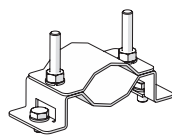

Pipe clamp

Art. No.

for pipe R 1 1/4" to 2"

268967