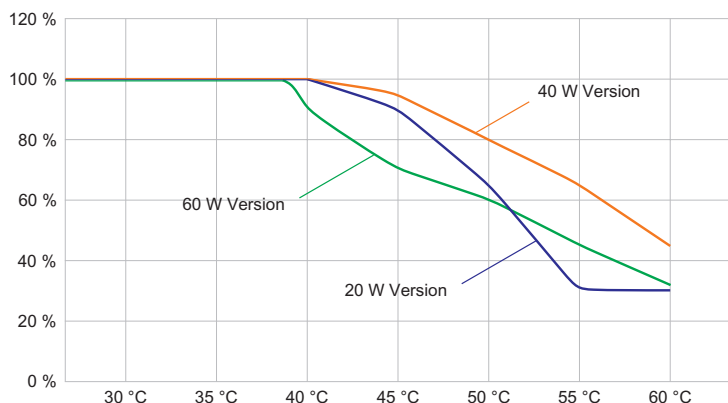

6050/604-202-6B2-000850-001 Art. No. 292300

Lighting Data

Light distribution	Wide beam
Luminaire efficacy	122 lm/W
Luminous flux	2000 lm
Colour rendering	≥ 80
Colour temperature	5000 K

Ambient Conditions

Ambient temperature	-40 °C ... +60 °C

Mechanical Data

Version	Bracket mounting
Degree of protection (IP)	IP66 / IP68 (10 m)
Enclosure material	Aluminium, Seawater-resistant
Enclosure colour	Standard
Sealing material	Silicone
Silicone-free content	Contains silicone
Protective glass material 2	Pressed glass
Max. solid connection terminals	6 mm²
Max. finely stranded connection terminals	4 mm²
Type of connection cable	Finely stranded Finely stranded with clip Solid
Size	1
Width	260 mm
Height	194.5 mm
Length	310 mm
Reflector	No
Weight	8.23 kg
Weight	18.14 lb
Disconnection of the luminaire	No

Components

Cable glands and entries	1 x M25 x 1.5
Stopping plugs	1 x M25 x 1.5
Wire guard	No

Technical Drawings – Subject to Alterations

Luminous flux decrease at ambient temperature - variants with DALI