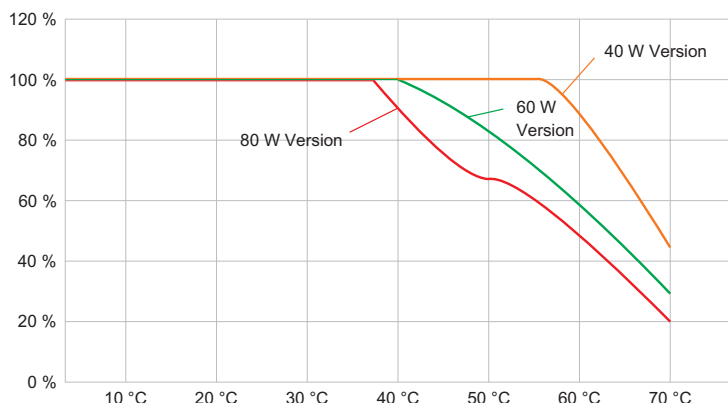

6050/604-202-6B2-000850-001 Art. No. 292300

Luminous flux decrease at ambient temperature - variants without DALI

Accessories

Antiglare device / reflector

Art. No.

Complete with mounting parts
Material: Aluminium
For 6050/11 and 6050/6

118565

Cable gland made of plastic

Art. No.

8161/7-M25-1707, Ex e
Plastic, M25 x 1.5, cable outer diameter 7 to 17 mm
Lot size 50 pieces

239157

External reflector

Art. No.

Narrow-beam
Complete with mounting parts
Material: High-gloss anodised aluminium
For 6050/11

118558

Mounting bracket

Art. No.

Complete; made from stainless steel (for subsequent self-mounting)
For 6050/6

265877

The stainless steel mounting fixture is fastened to the enclosure of the pendant light fitting series 6050/6 by means of two stainless steel screws M8.

269716

Pipe clamp

Art. No.

for pipe R 1 1/4" to 2"

268967