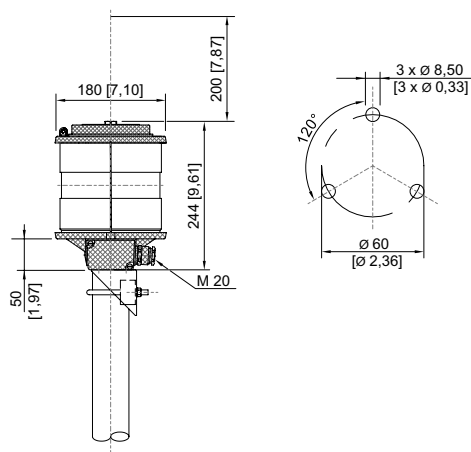

**Electrical Data**

Rated operational voltage AC	110 – 230 V
Power	55 – 85 W

**Lighting Data**

Lamp	B22 lamp base
Lamp type	Allround light
Opening angle	360 °
Visibility range 20-50m	55W/35cd – min. 2 nm
Visibility range over 50m	85W/65cd – min. 3 nm

**Ambient Conditions**

Ambient temperature	-52 °C ... +45 °C
---------------------	-------------------

**Mechanical Data**

Degree of protection (IP)	IP56
Enclosure material	Aluminium, powder-coated
Material dome	Lens made of stained glass
Type of connection cable	Finely stranded Solid

TEF28505129 Art. No. 165892

**Mechanical Data**

Width	180 mm
Height	244 mm
Length	180 mm
Colour of glass	Green
Weight	3.1 kg
Weight	6.83 lb

**Components**

Drilled holes	1 x M20
Cable glands and entries	1 x M20 Ø 9 to 14.3 mm

**Dimensional Drawings (All Dimensions in mm [inches]) – Subject to Alterations**

TEF 2850 all round navigation light

**Accessories**

Lamp holder		Art. No.
	B22	165905
Light source		Art. No.
	65cd, B22, 230 V	165909
	65cd, B22, 120 V	165910
	35cd, B22, 230 V	165911
	35cd, B22, 120 V	165912
	35cd, B22, 24 V	165913