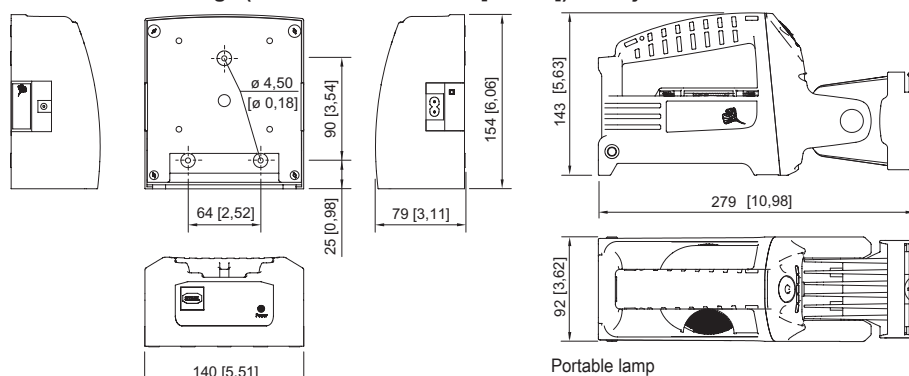

### Mechanical Data

Height	143 mm
Length	279 mm
Headlamp head tilting function	Front: 100°, rear: 90°
Weight	1.8 kg
Weight	3.97 lb

### Dimensional Drawings (All Dimensions in mm [inches]) – Subject to Alterations

Portable lamp

Changing unit