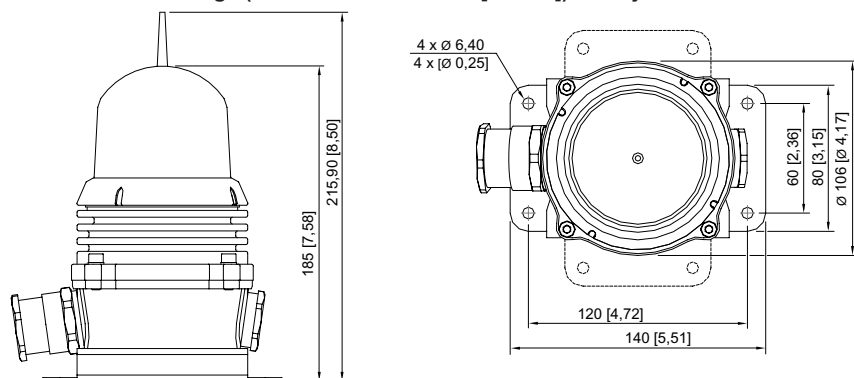

- Obstruction light
- General marking / warning light
- Zone 1, Zone 2 and safe area

Technical Data

Explosion Protection	
Scope of validity	European Union (ATEX) IECEX
Application range (zones)	1 2
IECEX gas certificate	IECEX Pre 14.0009
IECEX gas explosion protection	Ex e mb op is IIC T5 Gb
ATEX gas certificate	PRESAFE 14 ATEX 4571
ATEX gas explosion protection	⊕ II 2 G Ex e mb op is IIC T5 Gb
Electrical Data	
Rated operational voltage AC	100 – 254 V
Power	10 W
Lighting Data	
Lamp	Red LED
Effective luminous intensity	32 cd
Ambient Conditions	
Ambient temperature	-55 °C ... +55 °C
Operating temperature	-40 °C ... +55 °C
Mechanical Data	
Degree of protection (IP)	IP66
Enclosure material	Brass, Hot-forged
Max. solid connection terminals	4 mm ²
Max. finely stranded connection terminals	2.5 mm ²

TEF2460160 Art. No. 241027

Mechanical Data

Type of connection cable	Finely stranded Solid
Weight	-

Components

Drilled holes	2 x M25
Cable glands and entries	Can be ordered as accessories
Stopping plugs	Can be ordered as accessories

Dimensional Drawings (All Dimensions in mm [inches]) – Subject to Alterations

Accessories

Cable gland		Art. No.
	M25 Ø 11 ... 15 / 15 ... 20 mm TEF6222502	241042
Dome with gasket		Art. No.
	Dome with gasket	241040
Stopping plug		Art. No.
	M25	241043
	TEF7302101 Breather M25-9 mm, brass	169899
Terminal insert		Art. No.
	Terminal insert	241041