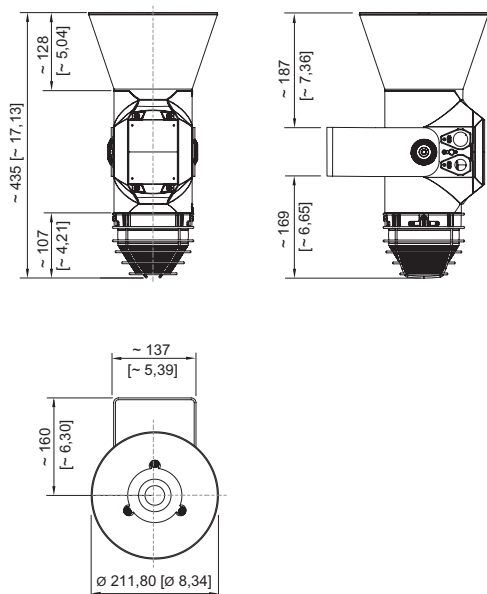

Signalling devices

Aud./vis. signalling device Horn/LED light fitting

In flameproof enclosure

YL60/326-DL801-00RR30-ST000-0000 Art. No. 319419

Dimensional Drawings (All Dimensions in mm [inches]) – Subject to Alterations

YL60/3 directional horn

Accessories

Metal cable gland		Art. No.
	Ex d and Ex e cable gland with compound for all types of armoured cables (SWA, wire-braid, tape) (nickel-plated brass) Type 20PX2K, M20 x 1.5	109428
	Ex d and Ex e cable glands with RapidEx sealing system for all types of unarmoured cables and wire-braid-armoured cables (nickel-plated brass) Type 20PX2K-REX, M20 x 1.5	246649
	Ex d and Ex e cable glands with compound for all types of unarmoured cables and wire-braid-armoured cables (nickel-plated brass) Type 20PXSS2K, M20 x 1.5	109441
	Ex d and Ex e cable glands with RapidEx sealing system for all types of unarmoured cables and wire-braid-armoured cables (nickel-plated brass) Type 20PXSS2K-REX, M20 x 1.5	246605
Cable gland made of plastic		Art. No.
	8161/7-M20-1304, Ex e Plastic, M20 x 1.5, cable outer diameter 4 to 13 mm Lot size 50 pieces	239156
Stopping plug		Art. No.
	8290/3-M20 Plastic, M20 x 1.5 Lot size 1 piece	143522
	8290/3-M20 Plastic, M20 x 1.5 Lot size 100 pieces	285773