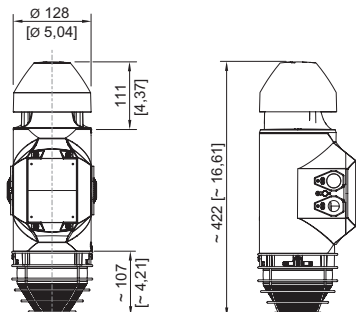

## Mechanical Data

IP degree of protection (IEC 60598)	IP66
Connection chamber version	Ex d
Enclosure material	Aluminium, powder-coated, Seawater-resistant
Enclosure colour	red, similar to RAL 3020
Silicone-free content	Contains silicone
Trumpet material	PC/PBT
Material dome	Polycarbonate, prismatic
Protective collar material	Polycarbonate (PC cover)
Wire guard material	Stainless steel
Max. solid connection terminals	4 mm <sup>2</sup>
Max. finely stranded connection terminals	2.5 mm <sup>2</sup>
Width	176 mm
Height	422 mm
Length	128 mm
Lens colour	Blue
Mounting	L-bracket
Weight	6.9 kg

## Dimensional Drawings (All Dimensions in mm [inches]) – Subject to Alterations

YL60/3 omnidirectional horn