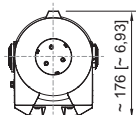

Dimensional Drawings (All Dimensions in mm [inches]) – Subject to Alterations

YL60/3 omnidirectional horn