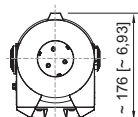

Dimensional Drawings (All Dimensions in mm [inches]) – Subject to Alterations

YL60/3 omnidirectional horn