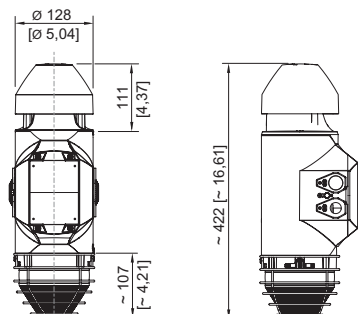

## Mechanical Data

IP degree of protection (IEC 60598)	IP66
Connection chamber version	Ex d
Enclosure material	Aluminium, powder-coated, Seawater-resistant
Enclosure colour	red, similar to RAL 3020
Silicone-free content	Contains silicone
Trumpet material	PC/PBT
Material dome	Polycarbonate, prismatic
Protective collar material	Polycarbonate (PC cover)
Wire guard material	Stainless steel
Max. solid connection terminals	4 mm <sup>2</sup>
Max. finely stranded connection terminals	2.5 mm <sup>2</sup>
Width	176 mm
Height	422 mm
Length	128 mm
Lens colour	Green
Mounting	L-bracket
Weight	6.9 kg

## Dimensional Drawings (All Dimensions in mm [inches]) – Subject to Alterations

YL60/3 omnidirectional horn