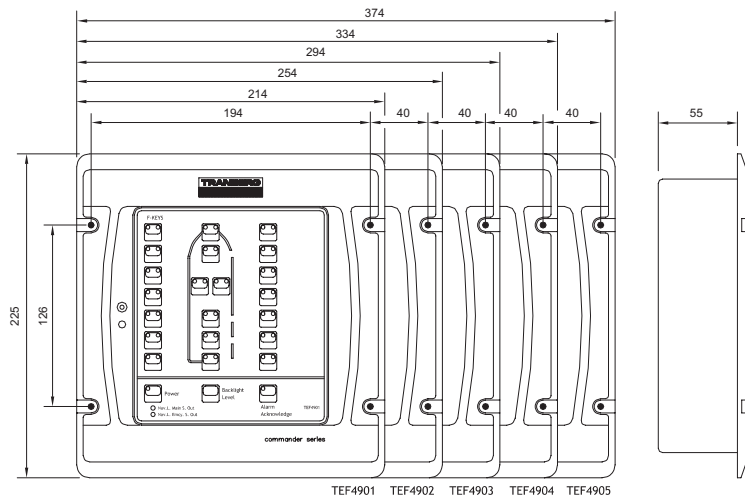

Applications:

Complete control and monitoring of several types of critical lights on vessels:

- Navigation lights
- Signal lights
- Suez lights
- ROV lights
- Towing lights
- Etc.

Technical Data

Electrical Data	
DC supply voltage	24 V
Power consumption	7.2 W
Number of RS-485 interfaces	2
Auxiliary Power	
Auxiliary pwr nom. voltage DC	24 V
Diagnostics	
Communication	RS-485
Display	
Backlight	Dimmable LED
Mechanical Data	
Degree of protection (IP)	IP22
Enclosure material	Aluminium
Number of buttons	42
Size	4

TEF4904000 Art. No. 170556

Mechanical Data

Mounting cut-out width	300 mm
Mounting cut-out height	205 mm
Weight	2 kg

Technical Drawings – Subject to Alterations

Dimensional Drawings (All Dimensions in mm [inches]) – Subject to Alterations