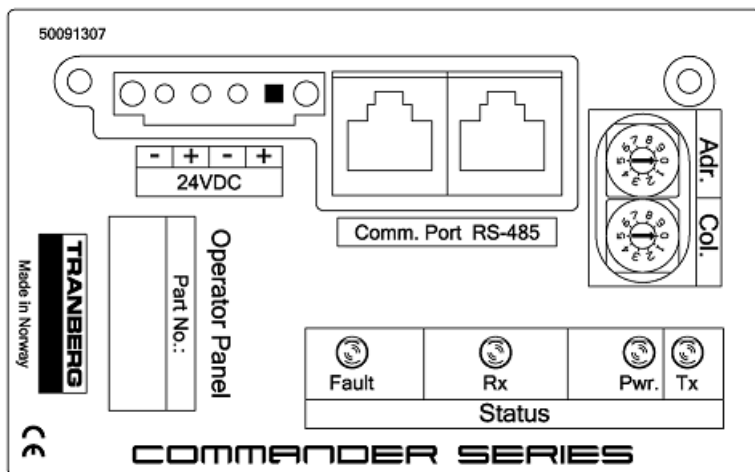

TEF4904000 Art. No. 170556

Mechanical Data

Mounting cut-out width	300 mm
Mounting cut-out height	205 mm
Weight	2 kg

Technical Drawings – Subject to Alterations