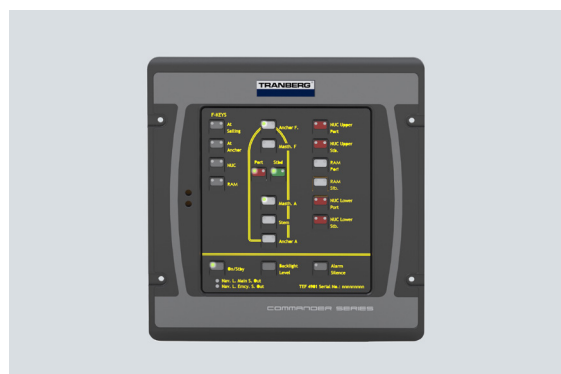

TEF4901100 Art. No. 332486

- Backlit text and graphics with dimming control
- Audible and visual alarms
- Main and spare lanterns in same buttons
- Function keys which automatically turns on and off outputs
- Custom made graphics and text

MY R. STAHL T4900B

The operator panels for TEF 4900 Commander are very flexible in sizes and configurations. The panels are custom built and allow for use of text in several languages as well as graphics, such as small frames, etc. With a dimmable backlight these are easy to read in daylight as well as at night. Several panels may be connected to the same network, more typical with non-critical applications. Main and spare lanterns are handled in the same button, which simplifies and enhances safety. Automatic change over to spare lanterns with full alert tracing. Depending on how long the button is pressed, either the main or the backup navigation light is switched on. Special function buttons may be set up to automatically turn on and off lanterns with one single button, such as sailing lanterns on and anchor lanterns off. Alerts are provided with flashing LED's as well as a buzzer for audible alarms.

Applications:

Complete control and monitoring of several types of critical lights on vessels:

- Navigation lights
- Signal lights
- Suez lights
- ROV lights
- Towing lights
- Etc.

Technical Data

Electrical Data	
DC supply voltage	24 V
Power consumption	7.2 W
Number of RS-485 interfaces	2
Auxiliary Power	
Auxiliary pwr nom. voltage DC	24 V
Diagnostics	
Communication	RS-485
Display	
Backlight	Dimmable LED
Mechanical Data	
Degree of protection (IP)	IP22
Enclosure material	Aluminium
Number of buttons	21
Size	1