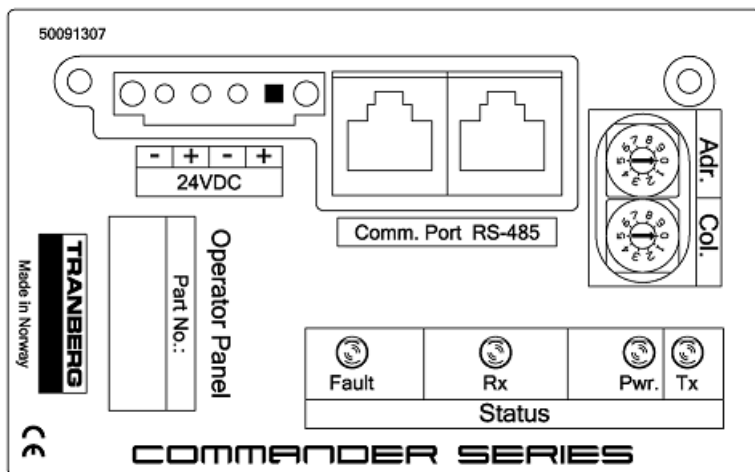

TEF4901100 Art. No. 332486

Mechanical Data

Mounting cut-out width	180 mm
Mounting cut-out height	205 mm
Weight	-

Technical Drawings – Subject to Alterations