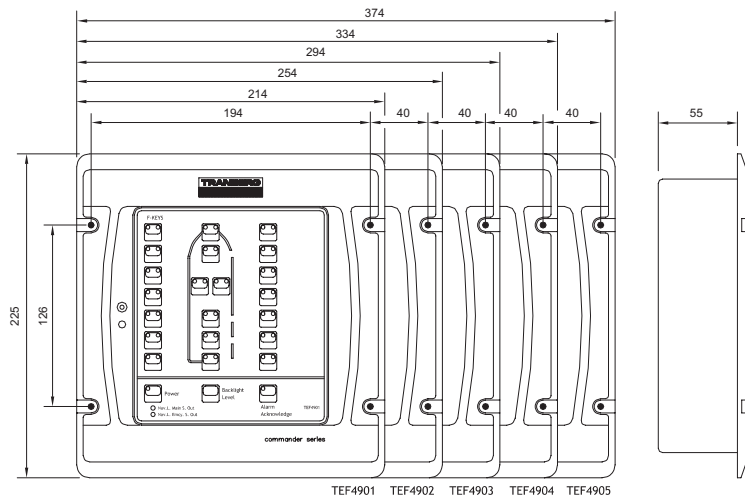

Applications:

Complete control and monitoring of several types of critical lights on vessels:

- Navigation lights
- Signal lights
- Suez lights
- ROV lights
- Towing lights
- Etc.

Technical Data

Electrical Data	
DC supply voltage	24 V
Power consumption	7.2 W
Number of RS-485 interfaces	2
Auxiliary Power	
Auxiliary pwr nom. voltage DC	24 V
Diagnostics	
Communication	RS-485
Display	
Backlight	Dimmable LED
Mechanical Data	
Degree of protection (IP)	IP22
Enclosure material	Aluminium
Number of buttons	21
Size	1

TEF4901100 Art. No. 332486

Mechanical Data

Mounting cut-out width	180 mm
Mounting cut-out height	205 mm
Weight	-

Technical Drawings – Subject to Alterations

Dimensional Drawings (All Dimensions in mm [inches]) – Subject to Alterations

Spare Parts

Operator Panel

Art. No.

TEF4901000 Operator Panel Size 1
Old Art. No.: 4901000

170553

We reserve the right to make alterations to the technical data, dimensions, weights, designs and products available without notice. The illustrations cannot be considered binding.