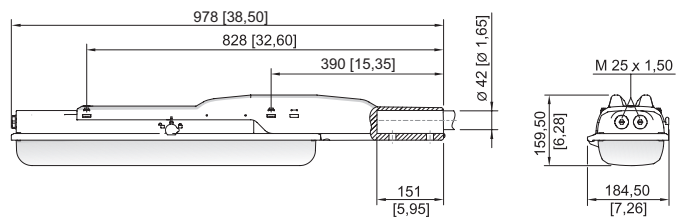

#### Mechanical Data

|   |   |
|---|---|
| Version                                   | Standard                                |
| IP degree of protection (IEC 60598)       | IP66/IP67                               |
| Enclosure material                        | Polyester resin, Glass fibre reinforced |
| Enclosure colour                          | Light grey (RAL 7035)                   |
| Diffuser                                  | With diffuser                           |
| Sealing material                          | Silicone                                |
| Silicone-free content                     | Contains silicone                       |
| Translucent cover material                | Polycarbonate                           |
| Installed terminal strip                  | PE + N + L1 + L2 + L3 + L´              |
| Max. solid connection terminals           | 6 mm <sup>2</sup>                       |
| Max. finely stranded connection terminals | 4 mm <sup>2</sup>                       |
| Type of connection cable                  | Finely stranded<br>Solid                |
| Size                                      | 2                                       |
| Width                                     | 184 mm                                  |
| Height                                    | 125 mm                                  |
| Length                                    | 70 cm                                   |
| Impact strength (IEC 62262)               | IK10                                    |
| Disconnection of the luminaire            | Only battery                            |
| Weight                                    | 6.3 kg                                  |
| Weight                                    | 13.89 lb                                |

#### Dimensional Drawings (All Dimensions in mm [inches]) – Subject to Alterations

Size 2