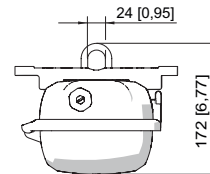

#### Dimensional Drawings (All Dimensions in mm [inches]) – Subject to Alterations

Size 2

### GRP

6609/1123-0201-162-2220-22-85711 Art. No. 342173

Size 4

Size 2

Size 4

Mounting bracket fitted in mounting rail

Mounting rail

Pipe clamp fitted in mounting rail