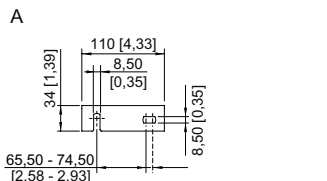

Wall mounting bracket fitted in mounting rail