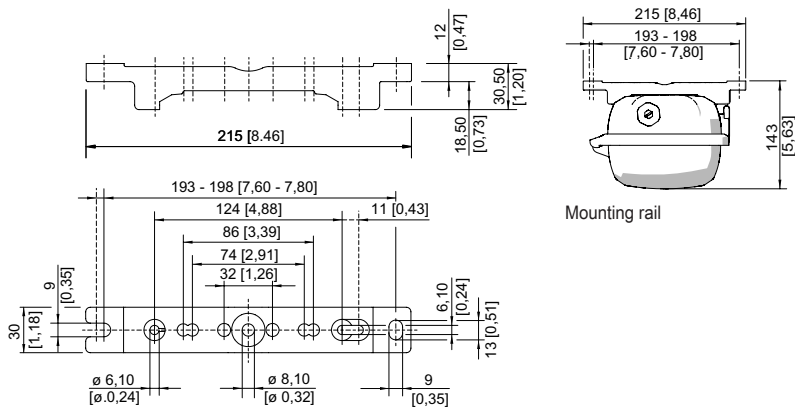

### GRP

6609/1123-0201-162-2220-22-85711 Art. No. 342173

Size 4

Size 2

Size 4

Mounting bracket fitted in mounting rail

Mounting rail

Pipe clamp fitted in mounting rail