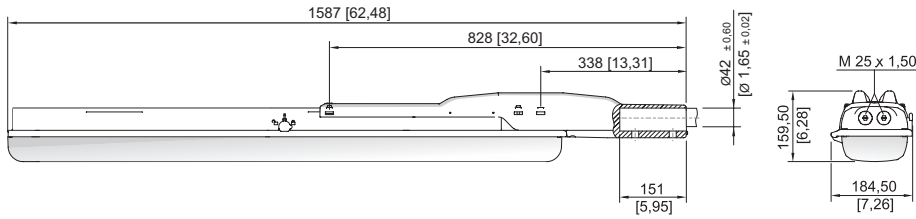

Lighting

Emergency luminaire With LED

GRP

6609/1123-0201-162-2220-22-85711 Art. No. 342173