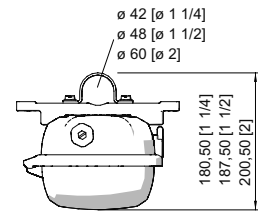

#### Dimensional Drawings (All Dimensions in mm [inches]) – Subject to Alterations

Size 2

### GRP

6609/1123-0201-162-2220-22-85711 Art. No. 342173

Size 4

Size 2

Size 4

Mounting bracket fitted in mounting rail

Mounting rail

Pipe clamp fitted in mounting rail