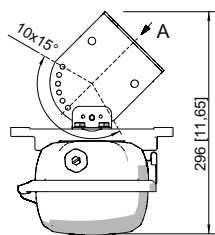

Wall mounting bracket fitted in mounting rail