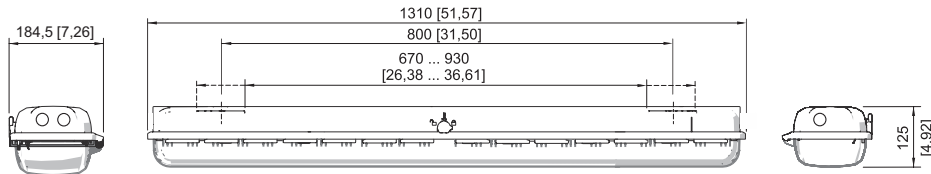

#### Mechanical Data

|   |   |
|---|---|
| Version                                   | Standard                                |
| IP degree of protection (IEC 60598)       | IP66/IP67                               |
| Enclosure material                        | Polyester resin, Glass fibre reinforced |
| Enclosure colour                          | Light grey (RAL 7035)                   |
| Diffuser                                  | With diffuser                           |
| Sealing material                          | Silicone                                |
| Silicone-free content                     | Contains silicone                       |
| Translucent cover material                | Polycarbonate                           |
| Installed terminal strip                  | PE + N + L1 + L2 + L3 + L´              |
| Max. solid connection terminals           | 6 mm <sup>2</sup>                       |
| Max. finely stranded connection terminals | 4 mm <sup>2</sup>                       |
| Type of connection cable                  | Finely stranded<br>Solid                |
| Size                                      | 2                                       |
| Width                                     | 184 mm                                  |
| Height                                    | 125 mm                                  |
| Length                                    | 70 cm                                   |
| Impact strength (IEC 62262)               | IK10                                    |
| Disconnection of the luminaire            | Only battery                            |
| Weight                                    | 6.3 kg                                  |
| Weight                                    | 13.89 lb                                |

### GRP

6609/1123-0201-162-2220-22-85711 Art. No. 342173

Size 4

Size 2

Size 4

Mounting bracket fitted in mounting rail

Mounting rail

Pipe clamp fitted in mounting rail