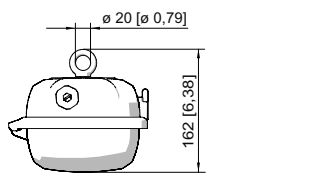

#### Dimensional Drawings (All Dimensions in mm [inches]) – Subject to Alterations

Size 2

### GRP

6609/1123-0201-162-2220-22-85711 Art. No. 342173

Size 4

Size 2

Size 4

Mounting bracket fitted in mounting rail

Mounting rail

Pipe clamp fitted in mounting rail