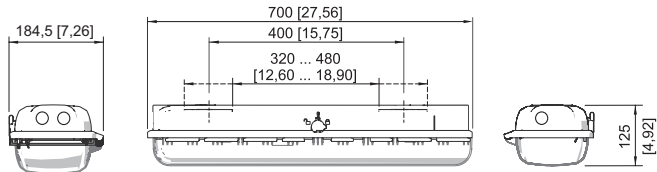

Lighting

Emergency luminaire With LED

GRP

6609/1123-0201-162-2220-22-85711 Art. No. 342173

Size 4