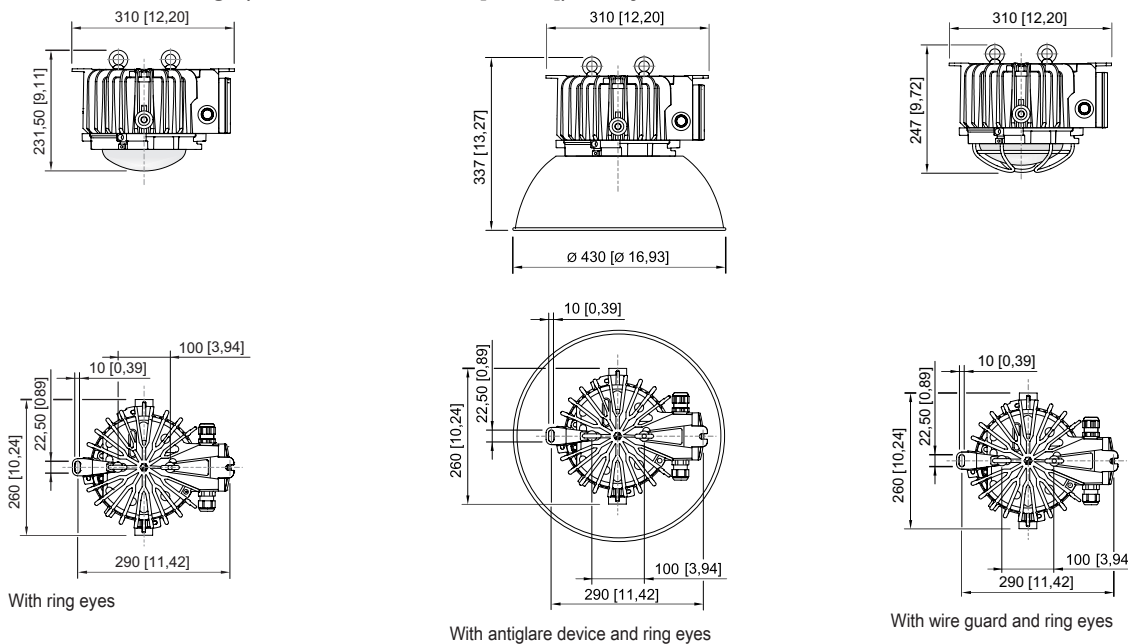

6050/604-600-6B2-108850-002 Art. No. 265431

Ambient Conditions

Ambient temperature -40 °C ... +60 °C

Mechanical Data

Version	Pendant mounting
Degree of protection (IP)	IP66 / IP68 (10 m)
IP degree of protection (IEC 60598)	IP66/IP68
Enclosure material	Aluminium, Seawater-resistant
Enclosure colour	Standard
Sealing material	Silicone
Silicone-free content	Contains silicone
Protective glass material 2	Pressed glass
Max. solid connection terminals	6 mm ²
Max. finely stranded connection terminals	4 mm ²
Type of connection cable	Finely stranded Solid Finely stranded with clip
Size	1
Width	260 mm
Height	268 mm
Length	310 mm
Reflector	Yes
Disconnection of the luminaire	No
Weight	7.15 kg
Weight	15.76 lb

Dimensional Drawings (All Dimensions in mm [inches]) – Subject to Alterations

6050/604-600-6B2-108850-002 Art. No. 265431

Accessories

Breather		Art. No.
	Thread: M20 x 1.5 (1 piece); for installation in light fittings; made from stainless steel; without jam nut	323702
	Thread: M25 x 1.5 (1 piece); for installation in light fittings; made from stainless steel; without jam nut	296608
Mounting bracket		Art. No.
	Complete; made from stainless steel (for subsequent self-mounting) For 6050/6	265877
	The stainless steel mounting fixture is fastened to the enclosure of the pendant light fitting series 6050/6 by means of two stainless steel screws M8.	269716
Pipe clamp		Art. No.
	for pipe R 1 1/4" to 2"	268967
Plastic cable gland		Art. No.
	8161/7-M25-1707 7 to 17 mm ² 1 piece	229918
	8161/7-M25-1707, Ex e Plastic, M25 x 1.5, cable outer diameter 7 to 17 mm Lot size 50 pieces	239157
Ring bolt		Art. No.
	M8, für 6050/6, direct mounting; 1 pair	265874
	M10, direct mounting in insert nuts; 1 pair	118560
Stopping plug		Art. No.
	8290/3-M25 Plastic, M25 x 1.5 Lot size 1 piece	143524
Wire guard		Art. No.
	Complete with mounting parts Material: Stainless steel wire For 6050/6	221774