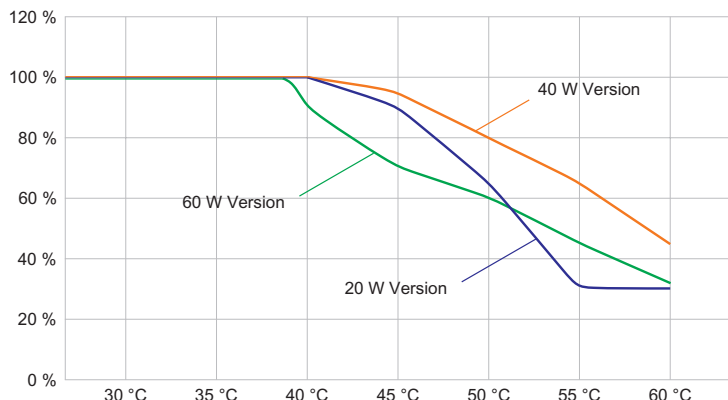

6050/604-600-6A1-000850-002 Art. No. 265432

Lighting Data

Luminous flux	7400 lm
Colour rendering	≥ 80
Colour temperature	5000 K

Ambient Conditions

Ambient temperature	-40 °C ... +60 °C

Mechanical Data

Version	Pendant mounting
Degree of protection (IP)	IP66 / IP68 (10 m)
IP degree of protection (IEC 60598)	IP66/IP68
Enclosure material	Aluminium, Seawater-resistant
Enclosure colour	Standard
Sealing material	Silicone
Silicone-free content	Contains silicone
Protective glass material 2	Pressed glass
Max. solid connection terminals	6 mm²
Max. finely stranded connection terminals	4 mm²
Type of connection cable	Finely stranded Solid Finely stranded with clip
Size	1
Width	260 mm
Height	231.5 mm
Length	310 mm
Reflector	No
Disconnection of the luminaire	No
Weight	6.86 kg
Weight	15.12 lb

Components

Cable glands and entries	1 x M20 x 1.5
Stopping plugs	1 x M20 x 1.5
Wire guard	No

Technical Drawings – Subject to Alterations

Luminous flux decrease at ambient temperature - variants with DALI