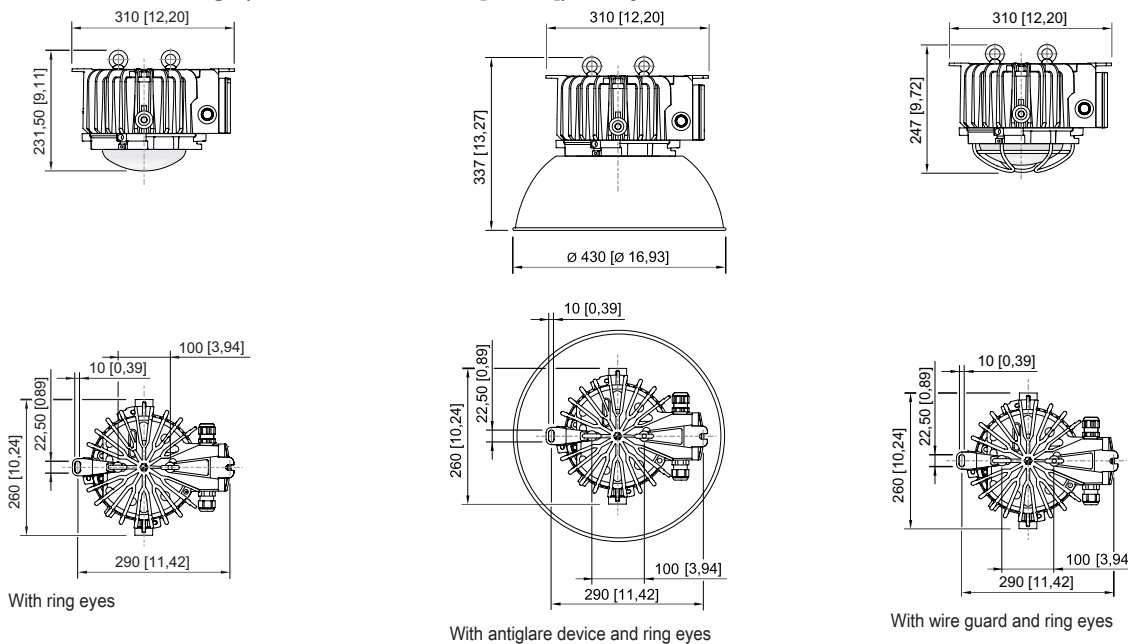

Mechanical Data

Version	Pendant mounting
Degree of protection (IP)	IP66 / IP68 (10 m)
IP degree of protection (IEC 60598)	IP66/IP68
Enclosure material	Aluminium, Seawater-resistant
Enclosure colour	Standard
Sealing material	Silicone
Silicone-free content	Contains silicone
Protective glass material 2	Pressed glass
Max. solid connection terminals	6 mm ²
Max. finely stranded connection terminals	4 mm ²
Type of connection cable	Finely stranded Solid Finely stranded with clip
Size	1
Width	260 mm
Height	231.5 mm
Length	310 mm
Reflector	No
Disconnection of the luminaire	No
Weight	6.86 kg
Weight	15.12 lb

Components

Cable glands and entries	1 x M20 x 1.5
Stopping plugs	1 x M20 x 1.5
Wire guard	No

Technical Drawings – Subject to Alterations

Luminous flux decrease at ambient temperature - variants with DALI

6050/604-600-6A1-000850-002 Art. No. 265432

Luminous flux decrease at ambient temperature - variants without DALI

Light Distribution Curves

Without internal reflector, protection glass clear

Dimensional Drawings (All Dimensions in mm [inches]) – Subject to Alterations