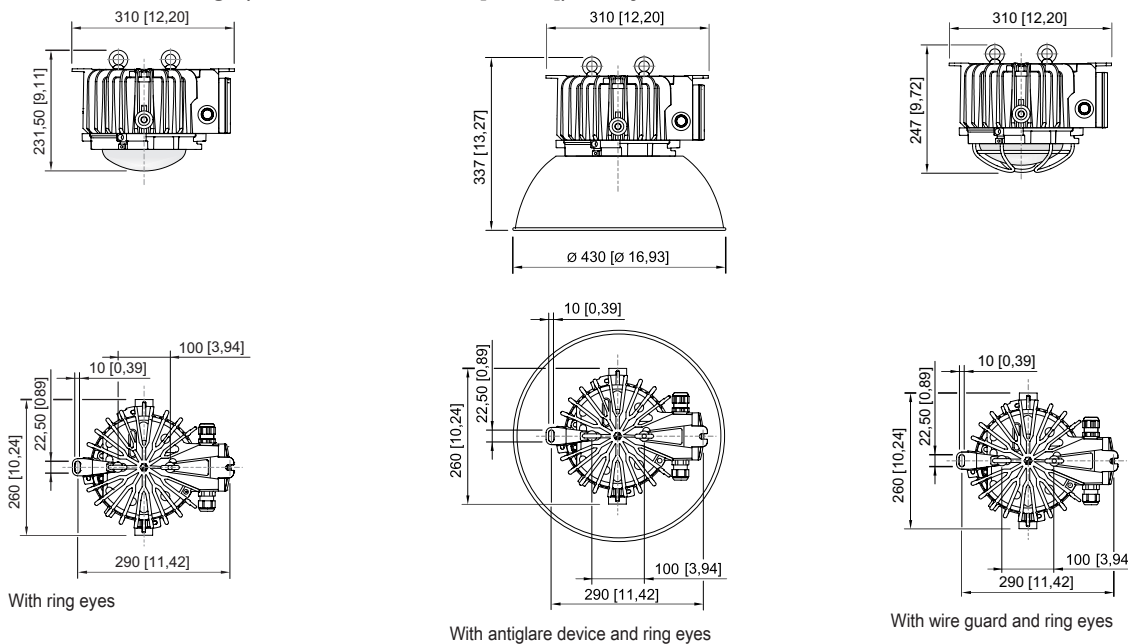

6050/604-600-6A1-108850-002 Art. No. 265435

Ambient Conditions

Ambient temperature -40 °C ... +60 °C

Mechanical Data

Version	Pendant mounting
Degree of protection (IP)	IP66 / IP68 (10 m)
IP degree of protection (IEC 60598)	IP66/IP68
Enclosure material	Aluminium, Seawater-resistant
Enclosure colour	Standard
Sealing material	Silicone
Silicone-free content	Contains silicone
Protective glass material 2	Pressed glass
Max. solid connection terminals	6 mm ²
Max. finely stranded connection terminals	4 mm ²
Type of connection cable	Finely stranded Solid Finely stranded with clip
Size	1
Width	260 mm
Height	268 mm
Length	310 mm
Reflector	Yes
Weight	7.15 kg
Weight	15.76 lb
Disconnection of the luminaire	No

Dimensional Drawings (All Dimensions in mm [inches]) – Subject to Alterations

6050/604-600-6A1-108850-002 Art. No. 265435

Accessories

Breather		Art. No.
	Thread: M20 x 1.5 (1 piece); for installation in light fittings; made from stainless steel; without jam nut	323702
	Thread: M25 x 1.5 (1 piece); for installation in light fittings; made from stainless steel; without jam nut	296608
Mounting bracket		Art. No.
	Complete; made from stainless steel (for subsequent self-mounting) For 6050/6	265877
	The stainless steel mounting fixture is fastened to the enclosure of the pendant light fitting series 6050/6 by means of two stainless steel screws M8.	269716
Pipe clamp		Art. No.
	for pipe R 1 1/4" to 2"	268967
Plastic cable gland		Art. No.
	8161/7-M25-1707 7 to 17 mm ² 1 piece	229918
	8161/7-M25-1707, Ex e Plastic, M25 x 1.5, cable outer diameter 7 to 17 mm Lot size 50 pieces	239157
Ring bolt		Art. No.
	M8, für 6050/6, direct mounting; 1 pair	265874
	M10, direct mounting in insert nuts; 1 pair	118560
Stopping plug		Art. No.
	8290/3-M25 Plastic, M25 x 1.5 Lot size 1 piece	143524
Wire guard		Art. No.
	Complete with mounting parts Material: Stainless steel wire For 6050/6	221774