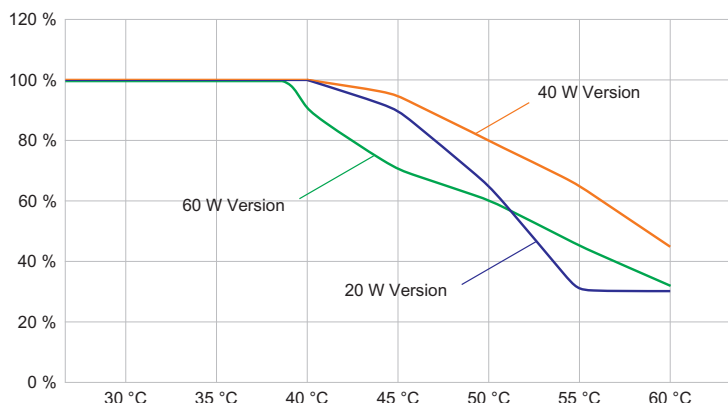

6050/606-600-6B2-008850-001 Art. No. 267220

Ambient Conditions

Ambient temperature -40 °C ... +50 °C

Mechanical Data

Version	Bracket mounting
Degree of protection (IP)	IP66 / IP68 (10 m)
IP degree of protection (IEC 60598)	IP66/IP68
Enclosure material	Aluminium, Seawater-resistant
Enclosure colour	Standard
Sealing material	Silicone
Silicone-free content	Contains silicone
Protective glass material 2	Pressed glass
Max. solid connection terminals	6 mm²
Max. finely stranded connection terminals	4 mm²
Type of connection cable	Finely stranded Solid Finely stranded with clip
Size	1
Width	298 mm
Height	327.5 mm
Length	310 mm
Reflector	Yes
Disconnection of the luminaire	No
Weight	6.75 kg
Weight	14.88 lb

Components

Cable glands and entries	1 x M25 x 1.5
Stopping plugs	1 x M25 x 1.5
Wire guard	No

Technical Drawings – Subject to Alterations

Luminous flux decrease at ambient temperature - variants with DALI