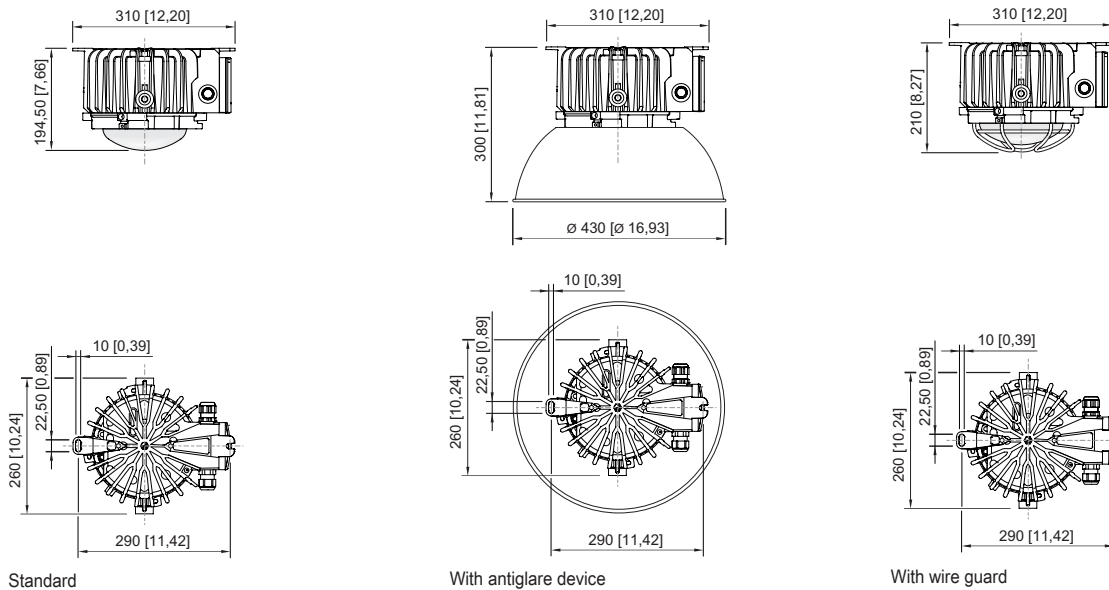

6050/606-202-6B2-000850-000 Art. No. 267222

Ambient Conditions

Ambient temperature -40 °C ... +50 °C

Mechanical Data

Version	Ceiling mounting
Degree of protection (IP)	IP66 / IP68 (10 m)
IP degree of protection (IEC 60598)	IP66/IP68
Enclosure material	Aluminium, Seawater-resistant
Enclosure colour	Standard
Sealing material	Silicone
Silicone-free content	Contains silicone
Protective glass material 2	Pressed glass
Max. solid connection terminals	6 mm ²
Max. finely stranded connection terminals	4 mm ²
Type of connection cable	Solid Finely stranded Finely stranded with clip
Size	1
Width	260 mm
Height	194.5 mm
Length	310 mm
Reflector	No
Disconnection of the luminaire	No
Weight	6.75 kg
Weight	14.88 lb

Components

Cable glands and entries	1 x M25 x 1.5
Stopping plugs	1 x M25 x 1.5
Wire guard	No

Technical Drawings – Subject to Alterations

Luminous flux decrease at ambient temperature - variants with DALI

6050/606-202-6B2-000850-000 Art. No. 267222

Luminous flux decrease at ambient temperature - variants without DALI

Light Distribution Curves

cd/klm $\eta = 100\%$
 — C0 - C180 — C90 - C270

Without internal reflector, protection glass clear

Dimensional Drawings (All Dimensions in mm [inches]) – Subject to Alterations

6050/606-202-6B2-000850-000 Art. No. 267222

Accessories

Breather

		Art. No.
	Thread: M20 x 1.5 (1 piece); for installation in light fittings; made from stainless steel; without jam nut	323702
	Thread: M25 x 1.5 (1 piece); for installation in light fittings; made from stainless steel; without jam nut	296608