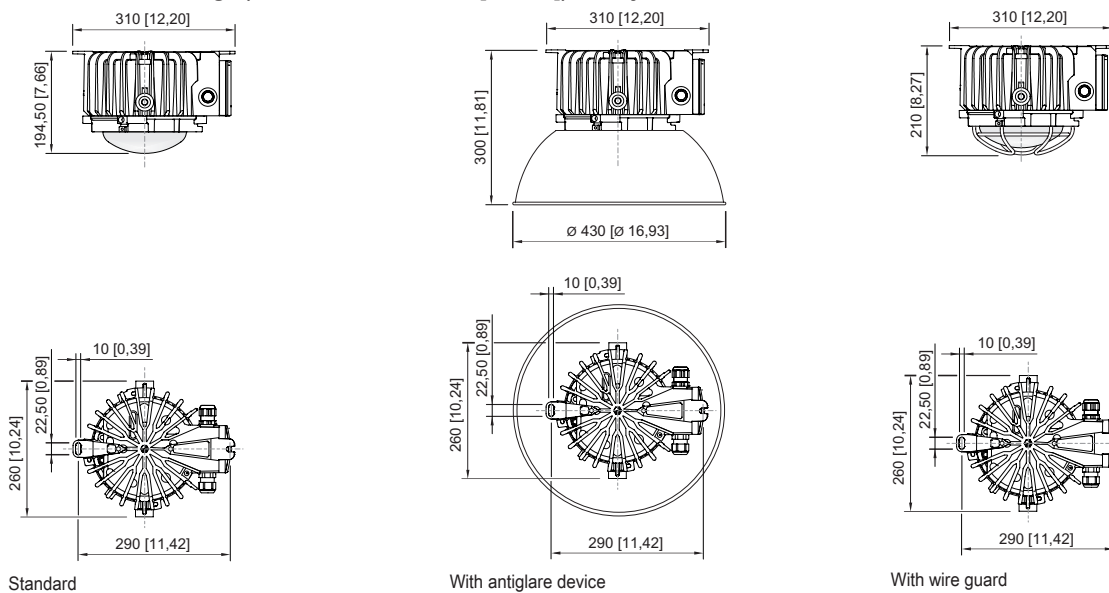

6050/604-400-6A1-200850-000 Art. No. 267468

Ambient Conditions

Ambient temperature -40 °C ... +60 °C

Mechanical Data

Version	Ceiling mounting
Degree of protection (IP)	IP66 / IP68 (10 m)
IP degree of protection (IEC 60598)	IP66/IP68
Enclosure material	Aluminium, Seawater-resistant
Enclosure colour	Standard
Sealing material	Silicone
Silicone-free content	Contains silicone
Protective glass material 2	Pressed glass
Max. solid connection terminals	6 mm ²
Max. finely stranded connection terminals	4 mm ²
Type of connection cable	Finely stranded with clip Finely stranded Solid
Size	1
Width	260 mm
Height	194.5 mm
Length	310 mm
Reflector	No
Disconnection of the luminaire	No
Weight	6.75 kg
Weight	14.88 lb

Components

Cable glands and entries	1 x M20 x 1.5
Stopping plugs	1 x M20 x 1.5
Wire guard	No

Technical Drawings – Subject to Alterations

Luminous flux decrease at ambient temperature - variants with DALI

6050/604-400-6A1-200850-000 Art. No. 267468

Luminous flux decrease at ambient temperature - variants without DALI

Light Distribution Curves

cd/klm $\eta = 100\%$
 — C0 - C180 — C90 - C270

Without internal reflector, protection glass diffuse

Dimensional Drawings (All Dimensions in mm [inches]) – Subject to Alterations

6050/604-400-6A1-200850-000 Art. No. 267468

Accessories

Breather

		Art. No.
	Thread: M20 x 1.5 (1 piece); for installation in light fittings; made from stainless steel; without jam nut	323702
	Thread: M25 x 1.5 (1 piece); for installation in light fittings; made from stainless steel; without jam nut	296608