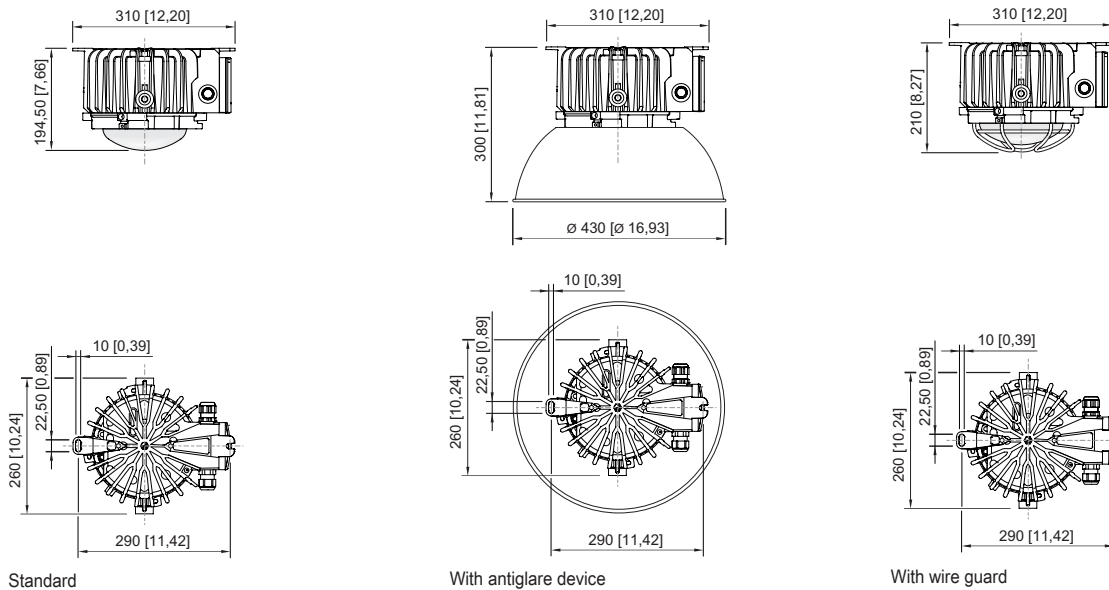

6050/604-202-6B2-300850-000 Art. No. 267469

Ambient Conditions

Ambient temperature -40 °C ... +60 °C

Mechanical Data

Version	Ceiling mounting
Degree of protection (IP)	IP66 / IP68 (10 m)
IP degree of protection (IEC 60598)	IP66/IP68
Enclosure material	Aluminium, Seawater-resistant
Enclosure colour	Standard
Sealing material	Silicone
Silicone-free content	Contains silicone
Protective glass material 2	Pressed glass
Max. solid connection terminals	6 mm ²
Max. finely stranded connection terminals	4 mm ²
Type of connection cable	Finely stranded with clip Finely stranded Solid
Size	1
Width	260 mm
Height	210 mm
Length	310 mm
Reflector	No
Disconnection of the luminaire	No
Weight	7.04 kg
Weight	15.52 lb

Dimensional Drawings (All Dimensions in mm [inches]) – Subject to Alterations

6050/604-202-6B2-300850-000 Art. No. 267469

Accessories

Breather		Art. No.
	Thread: M20 x 1.5 (1 piece); for installation in light fittings; made from stainless steel; without jam nut	323702
	Thread: M25 x 1.5 (1 piece); for installation in light fittings; made from stainless steel; without jam nut	296608
Mounting bracket		Art. No.
	Complete; made from stainless steel (for subsequent self-mounting) For 6050/6	265877
	The stainless steel mounting fixture is fastened to the enclosure of the pendant light fitting series 6050/6 by means of two stainless steel screws M8.	269716
Pipe clamp		Art. No.
	for pipe R 1 1/4" to 2"	268967
Plastic cable gland		Art. No.
	8161/7-M25-1707 7 to 17 mm ² 1 piece	229918
	8161/7-M25-1707, Ex e Plastic, M25 x 1.5, cable outer diameter 7 to 17 mm Lot size 50 pieces	239157
Ring bolt		Art. No.
	M8, für 6050/6, direct mounting; 1 pair	265874
	M10, direct mounting in insert nuts; 1 pair	118560
Stopping plug		Art. No.
	8290/3-M25 Plastic, M25 x 1.5 Lot size 1 piece	143524
Wire guard		Art. No.
	Complete with mounting parts Material: Stainless steel wire For 6050/6	221774