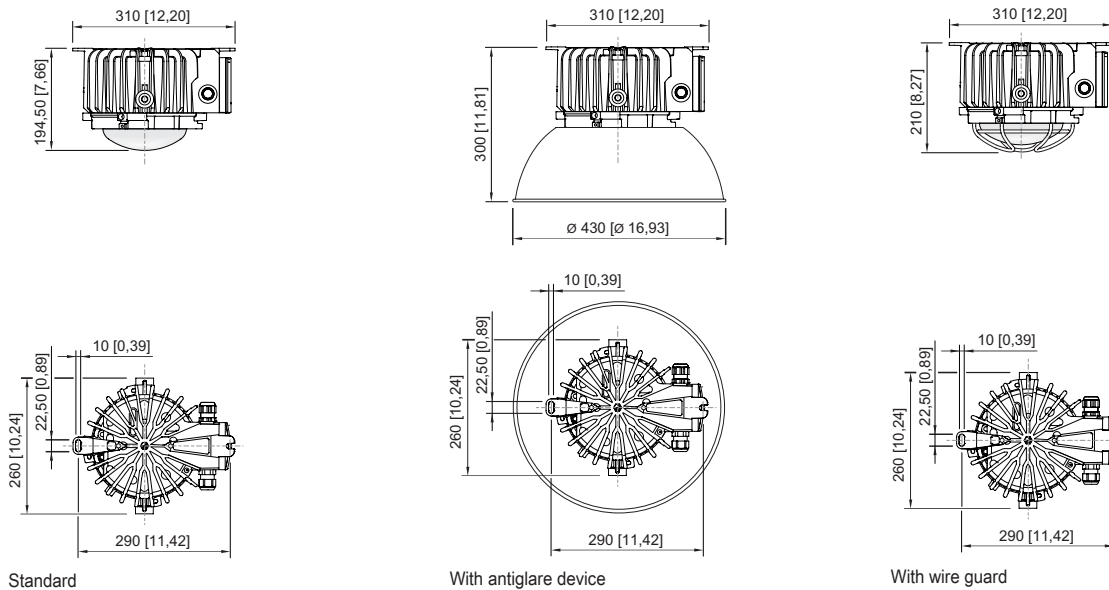

6050/604-400-6B2-300850-000 Art. No. 267470

Ambient Conditions

Ambient temperature -40 °C ... +60 °C

Mechanical Data

Version	Ceiling mounting
Degree of protection (IP)	IP66 / IP68 (10 m)
IP degree of protection (IEC 60598)	IP66/IP68
Enclosure material	Aluminium, Seawater-resistant
Enclosure colour	Standard
Sealing material	Silicone
Silicone-free content	Contains silicone
Protective glass material 2	Pressed glass
Max. solid connection terminals	6 mm ²
Max. finely stranded connection terminals	4 mm ²
Type of connection cable	Finely stranded with clip Finely stranded Solid
Size	1
Width	260 mm
Height	194.5 mm
Length	310 mm
Reflector	No
Disconnection of the luminaire	No
Weight	7.04 kg
Weight	15.52 lb

Components

Cable glands and entries	1 x M25 x 1.5
Stopping plugs	1 x M25 x 1.5
Wire guard	Yes

Technical Drawings – Subject to Alterations

Luminous flux decrease at ambient temperature - variants with DALI

6050/604-400-6B2-300850-000 Art. No. 267470

Luminous flux decrease at ambient temperature - variants without DALI

Light Distribution Curves

cd/klm $\eta = 100\%$
 — C0 - C180 — C90 - C270

Without internal reflector, protection glass diffuse

Dimensional Drawings (All Dimensions in mm [inches]) – Subject to Alterations

6050/604-400-6B2-300850-000 Art. No. 267470

Accessories

Breather

		Art. No.
	Thread: M20 x 1.5 (1 piece); for installation in light fittings; made from stainless steel; without jam nut	323702
	Thread: M25 x 1.5 (1 piece); for installation in light fittings; made from stainless steel; without jam nut	296608