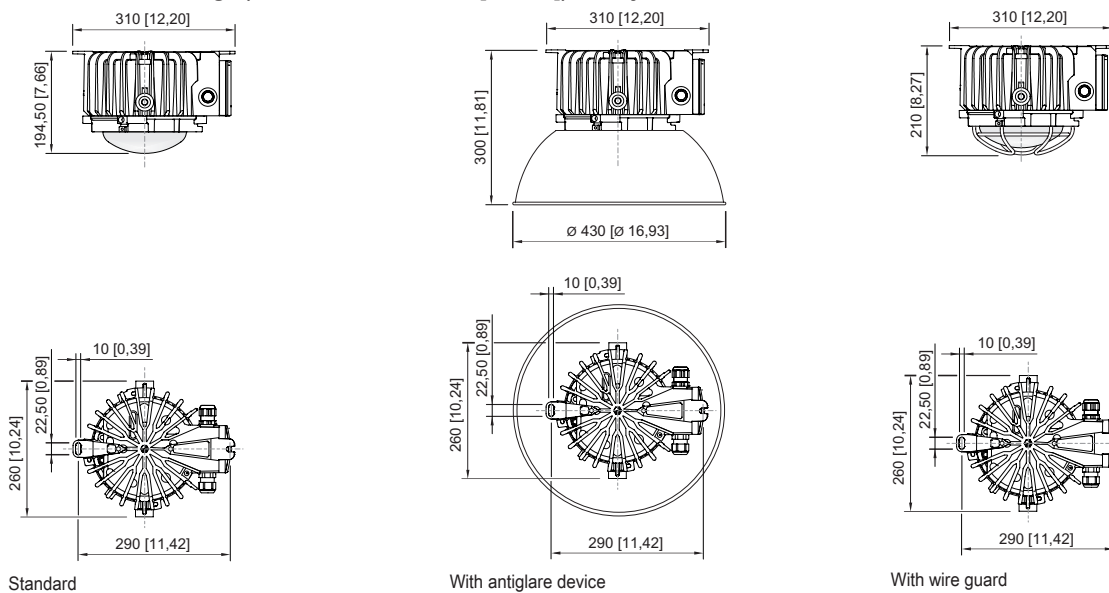

Dimensional Drawings (All Dimensions in mm [inches]) – Subject to Alterations