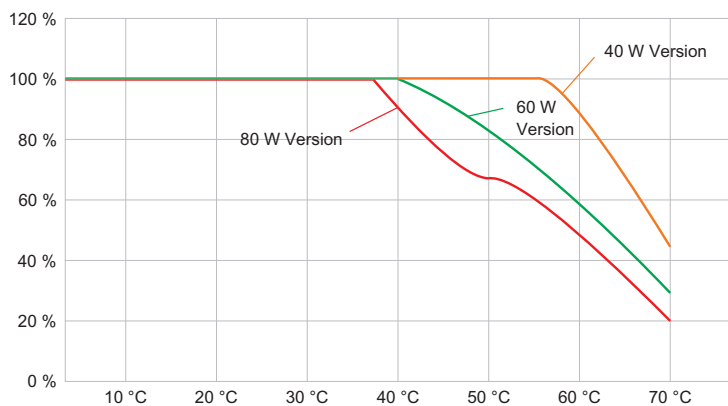

### Lighting Data

Light colour	5000 K – neutral white
Light distribution	Medium-beam
Luminaire efficacy	122 lm/W
Luminous flux	7400 lm
Colour rendering	≥ 80
Colour temperature	5000 K

### Technical Drawings – Subject to Alterations

Luminous flux decrease at ambient temperature - variants with DALI

Luminous flux decrease at ambient temperature - variants without DALI