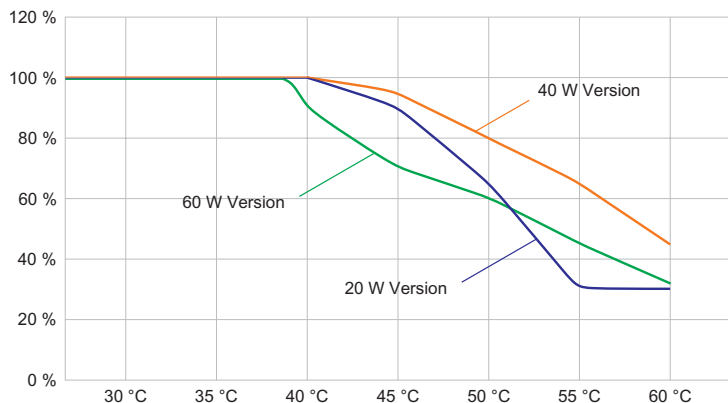

6050/604-601-7B2-108850-002 Art. No. 272488

Technical Drawings – Subject to Alterations

Luminous flux decrease at ambient temperature - variants with DALI