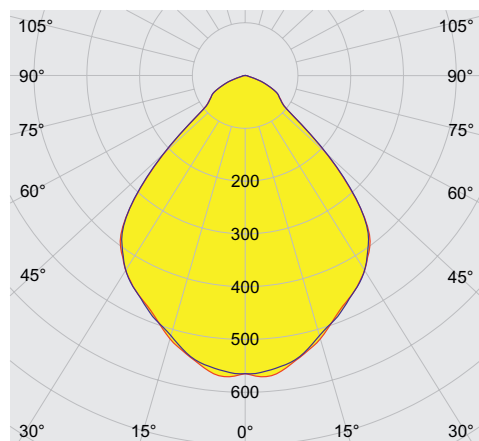

### Lighting Data

Light colour	5000 K – neutral white
Light distribution	Medium-beam
Luminaire efficacy	122 lm/W
Luminous flux	7400 lm
Colour rendering	≥ 80
Colour temperature	5000 K

### Technical Drawings – Subject to Alterations

Luminous flux decrease at ambient temperature - variants with DALI

Luminous flux decrease at ambient temperature - variants without DALI

### Light Distribution Curves

cd/klm η = 100%  
 — C0 - C180      — C90 - C270

With internal reflector, protection glass clear

6050/604-601-7B2-108850-002 Art. No. 272488

### Dimensional Drawings (All Dimensions in mm [inches]) – Subject to Alterations