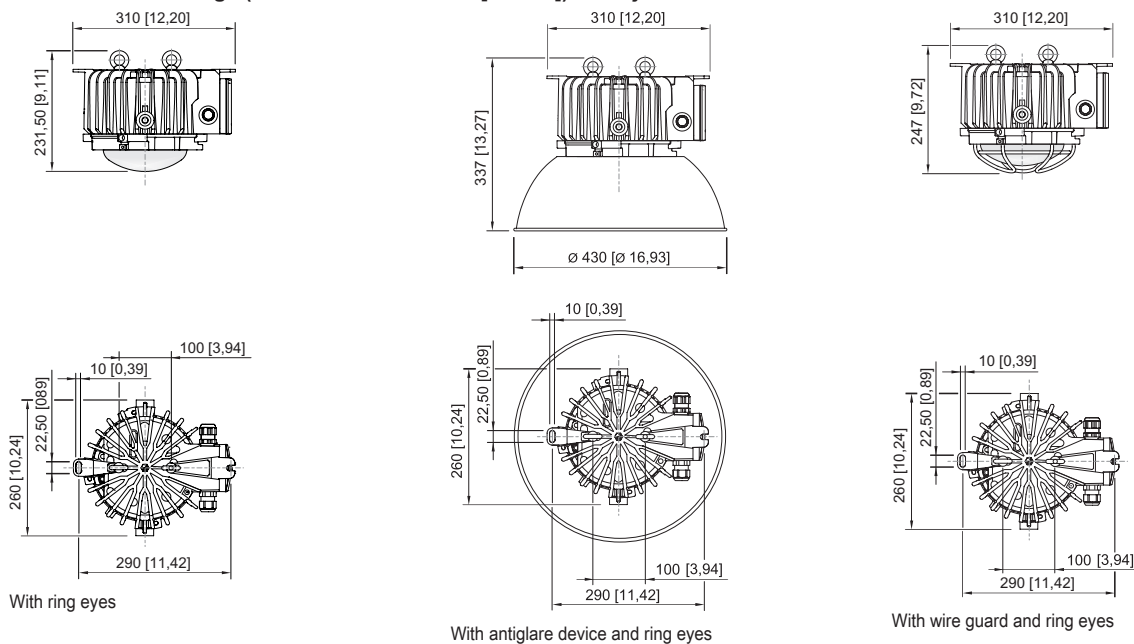

### Mechanical Data

Version	Pendant mounting
Degree of protection (IP)	IP66 / IP68 (10 m)
Enclosure material	Aluminium, Seawater-resistant
Enclosure colour	Standard
Sealing material	Silicone
Silicone-free content	Contains silicone
Protective glass material 2	Pressed glass
Max. solid connection terminals	6 mm <sup>2</sup>
Max. finely stranded connection terminals	4 mm <sup>2</sup>
Type of connection cable	Finely stranded Solid Finely stranded with clip
Size	1
Width	260 mm
Height	268 mm
Length	310 mm
Reflector	Yes
Weight	7.1 kg
Weight	15.65 lb
Disconnection of the luminaire	No

### Light Distribution Curves

cd/klm η = 100%  
 — C0 - C180      — C90 - C270

With internal reflector, protection glass clear

6050/604-601-7B2-108850-002 Art. No. 272488

### Dimensional Drawings (All Dimensions in mm [inches]) – Subject to Alterations