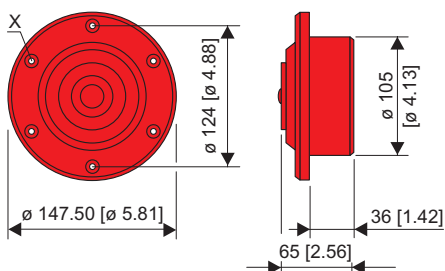

### Mounting / Installation

Material mounting parts	Stainless steel
Connection type	ÖLFLEX150 QUATTRO/18AWG 2x1mm <sup>2</sup>

You can find more technical data online at [r-stahl.com](http://r-stahl.com). WebCode YA11A

## Spare Parts

Figure	Description	Art. No.	Weight lb
<b>Replacement installation kit</b>			
	gasket, screws, nuts, locking devices and washers	212603	0.09

## Dimensional Drawings (All Dimensions in mm [inches]) – Subject to Alterations