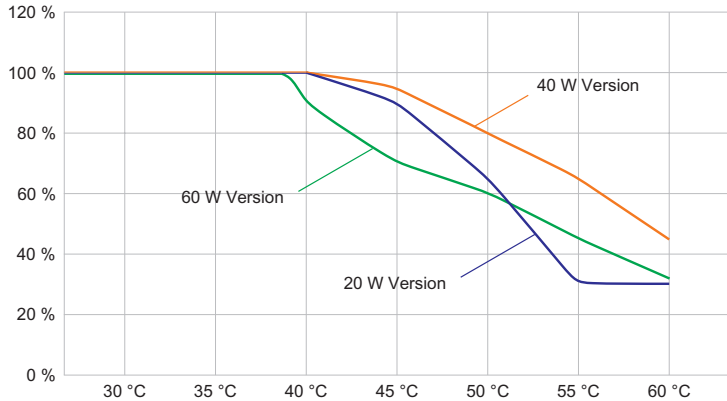

6050/604-801-7B2-000850-004 Art. No. 283124

Technical Drawings – Subject to Alterations

Luminous flux decrease at ambient temperature - variants with DALI