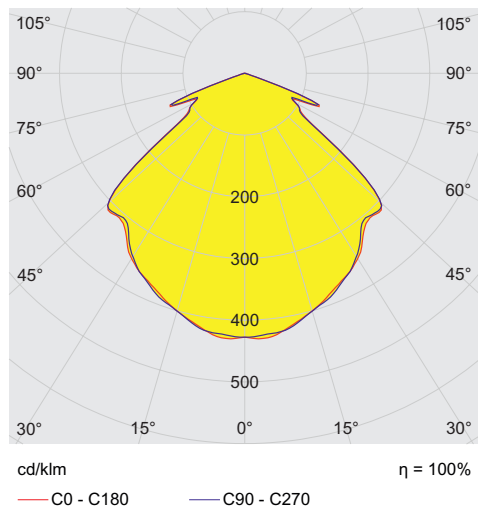

6050/604-801-7B2-000850-004 Art. No. 283124

Lighting Data

Light colour	5000 K – neutral white
Light distribution	Wide beam
Luminaire efficacy	113 lm/W
Luminous flux	8800 lm
Colour rendering	≥ 80
Colour temperature	5000 K

Ambient Conditions

Ambient temperature °C	-40 °C ... +70 °C
------------------------	-------------------

Mechanical Data

Version	Conduit mounting
Degree of protection (IP)	IP66 / IP68 (10 m)
Enclosure material	Aluminium, Seawater-resistant
Enclosure color	Standard
Sealing material	Silicone
Silicone-free content	Contains silicone
Protective glass material 2	Pressed glass
Max. solid connection terminals	6 mm ²
Max. finely stranded connection terminals	4 mm ²
Type of connection cable	Finely stranded Finely stranded with clip Solid
Size	1
Width	298 mm
Height	327.5 mm
Length	310 mm
Reflector	No
Weight	7.03 kg
Weight	15.5 lb
Disconnection of the luminaire	No

Luminous flux decrease at ambient temperature - variants without DALI

Light Distribution Curves

Without internal reflector, protection glass clear

Dimensional Drawings (All Dimensions in mm [inches]) – Subject to Alterations