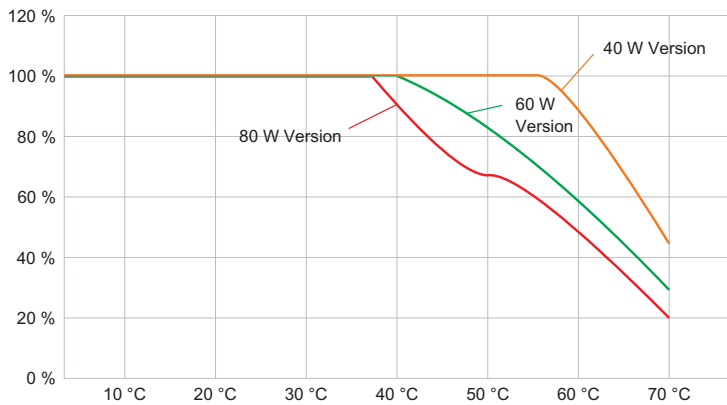

6050/604-801-7B2-000850-004 Art. No. 283124

Lighting Data

Light colour	5000 K – neutral white
Light distribution	Wide beam
Luminaire efficacy	113 lm/W
Luminous flux	8800 lm
Colour rendering	≥ 80
Colour temperature	5000 K

Ambient Conditions

Ambient temperature °C	-40 °C ... +70 °C
------------------------	-------------------

Mechanical Data

Version	Conduit mounting
Degree of protection (IP)	IP66 / IP68 (10 m)
Enclosure material	Aluminium, Seawater-resistant
Enclosure color	Standard
Sealing material	Silicone
Silicone-free content	Contains silicone
Protective glass material 2	Pressed glass
Max. solid connection terminals	6 mm ²
Max. finely stranded connection terminals	4 mm ²
Type of connection cable	Finely stranded Finely stranded with clip Solid
Size	1
Width	298 mm
Height	327.5 mm
Length	310 mm
Reflector	No
Weight	7.03 kg
Weight	15.5 lb
Disconnection of the luminaire	No

Luminous flux decrease at ambient temperature - variants without DALI

Light Distribution Curves

Without internal reflector, protection glass clear

Dimensional Drawings (All Dimensions in mm [inches]) – Subject to Alterations