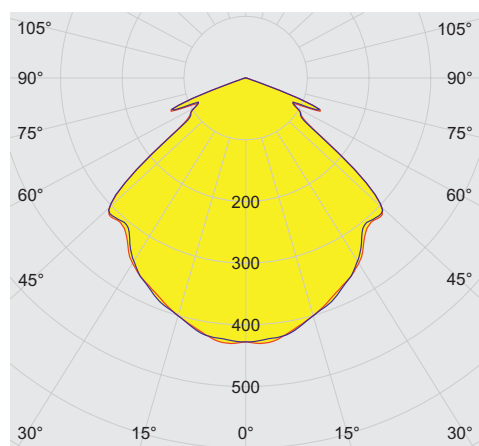

6050/604-600-6B2-000850-004 Art. No. 282976

Lighting Data

Light distribution	Wide beam
Luminaire efficacy	122 lm/W
Luminous flux	7400 lm
Colour rendering	≥ 80
Colour temperature	5000 K

Ambient Conditions

Ambient temperature °C	-40 °C ... +60 °C
------------------------	-------------------

Mechanical Data

Version	Conduit mounting
Degree of protection (IP)	IP66 / IP68 (10 m)
Enclosure material	Aluminium, Seawater-resistant
Enclosure color	Standard
Sealing material	Silicone
Silicone-free content	Contains silicone
Protective glass material 2	Pressed glass
Max. solid connection terminals	6 mm ²
Max. finely stranded connection terminals	4 mm ²
Type of connection cable	Finely stranded Finely stranded with clip Solid
Size	1
Width	298 mm
Height	327.5 mm
Length	310 mm
Reflector	No
Weight	7.03 kg
Weight	15.5 lb
Disconnection of the luminaire	No

6050/604-600-6B2-000850-004 Art. No. 282976

Luminous flux decrease at ambient temperature - variants without DALI

Light Distribution Curves

cd/klm $\eta = 100\%$

— C0 - C180 — C90 - C270

Without internal reflector, protection glass clear