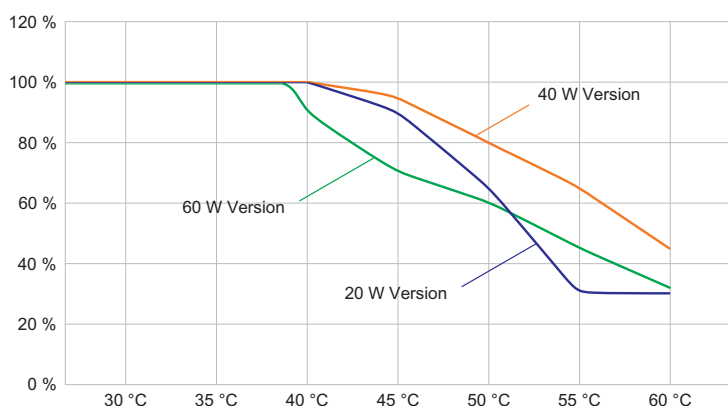

6050/604-600-6B2-000850-004 Art. No. 282976

Lighting Data

Light distribution	Wide beam
Luminaire efficacy	122 lm/W
Luminous flux	7400 lm
Colour rendering	≥ 80
Colour temperature	5000 K

Ambient Conditions

Ambient temperature °C	-40 °C ... +60 °C

Mechanical Data

Version	Conduit mounting
Degree of protection (IP)	IP66 / IP68 (10 m)
Enclosure material	Aluminium, Seawater-resistant
Enclosure color	Standard
Sealing material	Silicone
Silicone-free content	Contains silicone
Protective glass material 2	Pressed glass
Max. solid connection terminals	6 mm²
Max. finely stranded connection terminals	4 mm²
Type of connection cable	Finely stranded Finely stranded with clip Solid
Size	1
Width	298 mm
Height	327.5 mm
Length	310 mm
Reflector	No
Weight	7.03 kg
Weight	15.5 lb
Disconnection of the luminaire	No

Components

Cable glands and entries	1 x M25 x 1.5
Stopping plugs	1 x M25 x 1.5
Wire guard	No

Technical Drawings – Subject to Alterations

Luminous flux decrease at ambient temperature - variants with DALI