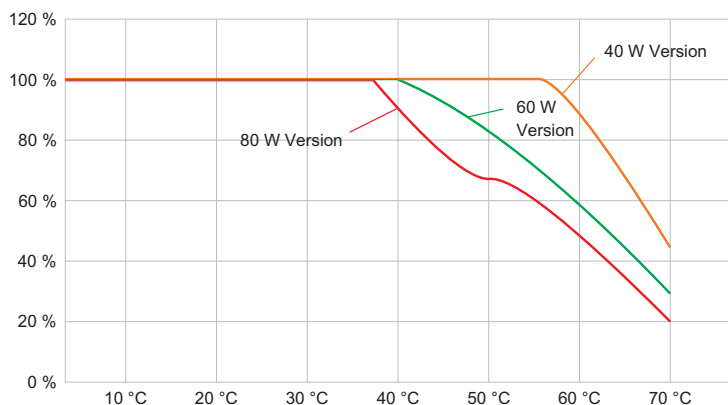

6050/604-600-6B2-000850-004 Art. No. 282976

Lighting Data

Light distribution	Wide beam
Luminaire efficacy	122 lm/W
Luminous flux	7400 lm
Colour rendering	≥ 80
Colour temperature	5000 K

Ambient Conditions

Ambient temperature °C	-40 °C ... +60 °C
------------------------	-------------------

Mechanical Data

Version	Conduit mounting
Degree of protection (IP)	IP66 / IP68 (10 m)
Enclosure material	Aluminium, Seawater-resistant
Enclosure color	Standard
Sealing material	Silicone
Silicone-free content	Contains silicone
Protective glass material 2	Pressed glass
Max. solid connection terminals	6 mm ²
Max. finely stranded connection terminals	4 mm ²
Type of connection cable	Finely stranded Finely stranded with clip Solid
Size	1
Width	298 mm
Height	327.5 mm
Length	310 mm
Reflector	No
Weight	7.03 kg
Weight	15.5 lb
Disconnection of the luminaire	No

Components

Cable glands and entries	1 x M25 x 1.5
Stopping plugs	1 x M25 x 1.5
Wire guard	No

Technical Drawings – Subject to Alterations

Luminous flux decrease at ambient temperature - variants with DALI

6050/604-600-6B2-000850-004 Art. No. 282976

Luminous flux decrease at ambient temperature - variants without DALI

Light Distribution Curves

cd/klm $\eta = 100\%$

— C0 - C180 — C90 - C270

Without internal reflector, protection glass clear