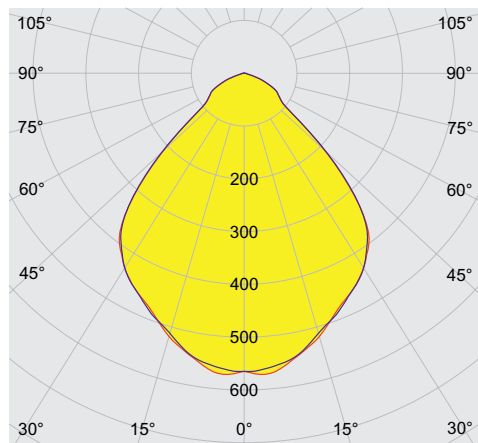

6050/604-400-6B2-008850-004 Art. No. 282973

Lighting Data

Light distribution	Medium-beam
Luminaire efficacy	127 lm/W
Luminous flux	5100 lm
Colour rendering	≥ 80
Colour temperature	5000 K

Ambient Conditions

Ambient temperature °C	-40 °C ... +60 °C
------------------------	-------------------

Mechanical Data

Version	Conduit mounting
Degree of protection (IP)	IP66 / IP68 (10 m)
Enclosure material	Aluminium, Seawater-resistant
Enclosure color	Standard
Sealing material	Silicone
Silicone-free content	Contains silicone
Protective glass material 2	Pressed glass
Max. solid connection terminals	6 mm ²
Max. finely stranded connection terminals	4 mm ²
Type of connection cable	Finely stranded Finely stranded with clip Solid
Size	1
Width	298 mm
Height	327.5 mm
Length	310 mm
Reflector	Yes
Weight	7.03 kg
Weight	15.5 lb
Disconnection of the luminaire	No

Components

Cable glands and entries	1 x M25 x 1.5
Stopping plugs	1 x M25 x 1.5
Wire guard	No

Technical Drawings – Subject to Alterations

Luminous flux decrease at ambient temperature - variants with DALI

6050/604-400-6B2-008850-004 Art. No. 282973

Luminous flux decrease at ambient temperature - variants without DALI

Light Distribution Curves

cd/klm $\eta = 100\%$
 — C0 - C180 — C90 - C270

With internal reflector, protection glass clear