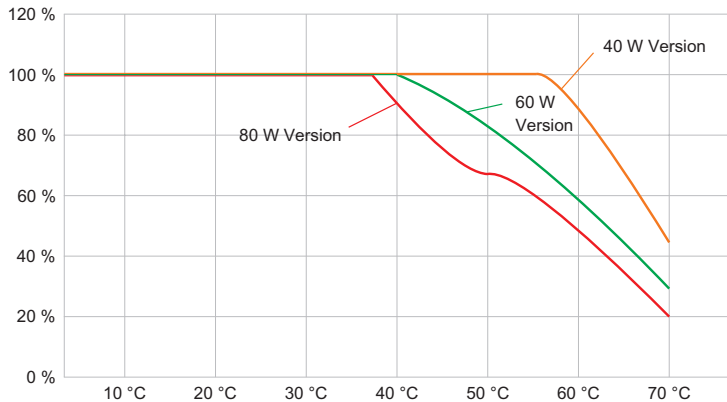

6050/604-400-6B2-008850-004 Art. No. 282973

Lighting Data

Light distribution	Medium-beam
Luminaire efficacy	127 lm/W
Luminous flux	5100 lm
Colour rendering	≥ 80
Colour temperature	5000 K

Ambient Conditions

Ambient temperature °C	-40 °C ... +60 °C
------------------------	-------------------

Mechanical Data

Version	Conduit mounting
Degree of protection (IP)	IP66 / IP68 (10 m)
Enclosure material	Aluminium, Seawater-resistant
Enclosure color	Standard
Sealing material	Silicone
Silicone-free content	Contains silicone
Protective glass material 2	Pressed glass
Max. solid connection terminals	6 mm ²
Max. finely stranded connection terminals	4 mm ²
Type of connection cable	Finely stranded Finely stranded with clip Solid
Size	1
Width	298 mm
Height	327.5 mm
Length	310 mm
Reflector	Yes
Weight	7.03 kg
Weight	15.5 lb
Disconnection of the luminaire	No

Components

Cable glands and entries	1 x M25 x 1.5
Stopping plugs	1 x M25 x 1.5
Wire guard	No

Technical Drawings – Subject to Alterations

Luminous flux decrease at ambient temperature - variants with DALI

6050/604-400-6B2-008850-004 Art. No. 282973

Luminous flux decrease at ambient temperature - variants without DALI

Light Distribution Curves

cd/klm $\eta = 100\%$
 — C0 - C180 — C90 - C270

With internal reflector, protection glass clear