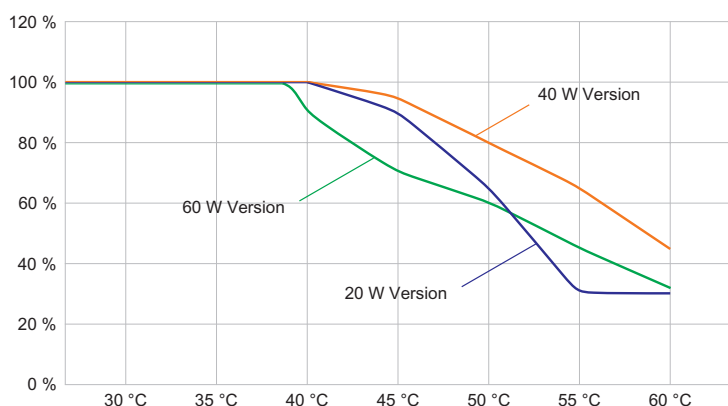

6050/604-400-6B2-008850-004 Art. No. 282973

Lighting Data

Light distribution	Medium-beam
Luminaire efficacy	127 lm/W
Luminous flux	5100 lm
Colour rendering	≥ 80
Colour temperature	5000 K

Ambient Conditions

Ambient temperature °C	-40 °C ... +60 °C

Mechanical Data

Version	Conduit mounting
Degree of protection (IP)	IP66 / IP68 (10 m)
Enclosure material	Aluminium, Seawater-resistant
Enclosure color	Standard
Sealing material	Silicone
Silicone-free content	Contains silicone
Protective glass material 2	Pressed glass
Max. solid connection terminals	6 mm²
Max. finely stranded connection terminals	4 mm²
Type of connection cable	Finely stranded Finely stranded with clip Solid
Size	1
Width	298 mm
Height	327.5 mm
Length	310 mm
Reflector	Yes
Weight	7.03 kg
Weight	15.5 lb
Disconnection of the luminaire	No

Components

Cable glands and entries	1 x M25 x 1.5
Stopping plugs	1 x M25 x 1.5
Wire guard	No

Technical Drawings – Subject to Alterations

Luminous flux decrease at ambient temperature - variants with DALI