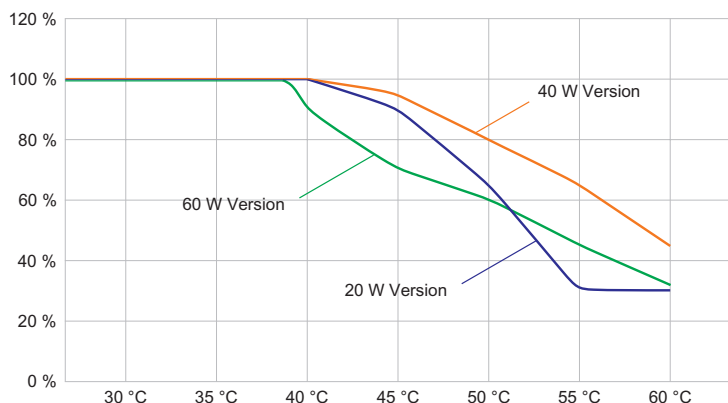

6050/604-400-6B2-000850-004 Art. No. 282972

Lighting Data

Light distribution	Wide beam
Luminaire efficacy	117 lm/W
Luminous flux	4700 lm
Colour rendering	≥ 80
Colour temperature	5000 K

Ambient Conditions

Ambient temperature °C	-40 °C ... +60 °C

Mechanical Data

Version	Conduit mounting
Degree of protection (IP)	IP66 / IP68 (10 m)
Enclosure material	Aluminium, Seawater-resistant
Enclosure color	Standard
Sealing material	Silicone
Silicone-free content	Contains silicone
Protective glass material 2	Pressed glass
Max. solid connection terminals	6 mm²
Max. finely stranded connection terminals	4 mm²
Type of connection cable	Finely stranded Finely stranded with clip Solid
Size	1
Width	260 mm
Height	194.5 mm
Length	310 mm
Reflector	No
Weight	7.03 kg
Weight	15.5 lb
Disconnection of the luminaire	No

Components

Cable glands and entries	1 x M25 x 1.5
Stopping plugs	1 x M25 x 1.5
Wire guard	No

Technical Drawings – Subject to Alterations

Luminous flux decrease at ambient temperature - variants with DALI