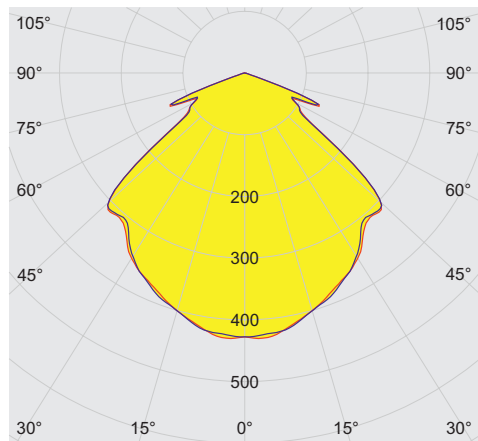

6050/604-400-6B2-000850-004 Art. No. 282972

Lighting Data

Light distribution	Wide beam
Luminaire efficacy	117 lm/W
Luminous flux	4700 lm
Colour rendering	≥ 80
Colour temperature	5000 K

Ambient Conditions

Ambient temperature °C	-40 °C ... +60 °C
------------------------	-------------------

Mechanical Data

Version	Conduit mounting
Degree of protection (IP)	IP66 / IP68 (10 m)
Enclosure material	Aluminium, Seawater-resistant
Enclosure color	Standard
Sealing material	Silicone
Silicone-free content	Contains silicone
Protective glass material 2	Pressed glass
Max. solid connection terminals	6 mm ²
Max. finely stranded connection terminals	4 mm ²
Type of connection cable	Finely stranded Finely stranded with clip Solid
Size	1
Width	260 mm
Height	194.5 mm
Length	310 mm
Reflector	No
Weight	7.03 kg
Weight	15.5 lb
Disconnection of the luminaire	No

6050/604-400-6B2-000850-004 Art. No. 282972

Luminous flux decrease at ambient temperature - variants without DALI

Light Distribution Curves

cd/klm $\eta = 100\%$
 — C0 - C180 — C90 - C270

Without internal reflector, protection glass clear