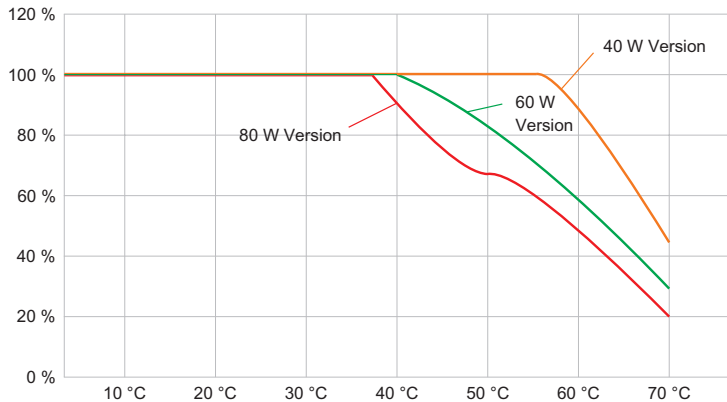

6050/604-400-6B2-000850-004 Art. No. 282972

Lighting Data

Light distribution	Wide beam
Luminaire efficacy	117 lm/W
Luminous flux	4700 lm
Colour rendering	≥ 80
Colour temperature	5000 K

Ambient Conditions

Ambient temperature °C	-40 °C ... +60 °C
------------------------	-------------------

Mechanical Data

Version	Conduit mounting
Degree of protection (IP)	IP66 / IP68 (10 m)
Enclosure material	Aluminium, Seawater-resistant
Enclosure color	Standard
Sealing material	Silicone
Silicone-free content	Contains silicone
Protective glass material 2	Pressed glass
Max. solid connection terminals	6 mm ²
Max. finely stranded connection terminals	4 mm ²
Type of connection cable	Finely stranded Finely stranded with clip Solid
Size	1
Width	260 mm
Height	194.5 mm
Length	310 mm
Reflector	No
Weight	7.03 kg
Weight	15.5 lb
Disconnection of the luminaire	No

Components

Cable glands and entries	1 x M25 x 1.5
Stopping plugs	1 x M25 x 1.5
Wire guard	No

Technical Drawings – Subject to Alterations

Luminous flux decrease at ambient temperature - variants with DALI

6050/604-400-6B2-000850-004 Art. No. 282972

Luminous flux decrease at ambient temperature - variants without DALI

Light Distribution Curves

cd/klm $\eta = 100\%$
 — C0 - C180 — C90 - C270

Without internal reflector, protection glass clear