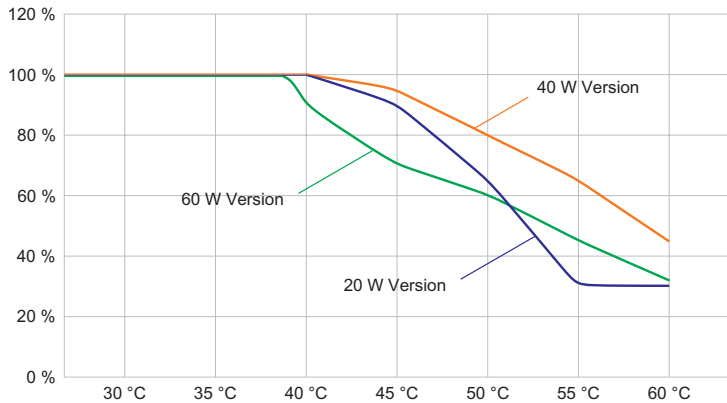

6050/604-611-7B2-208850-001 Art. No. 284229

Technical Drawings – Subject to Alterations

Luminous flux decrease at ambient temperature - variants with DALI