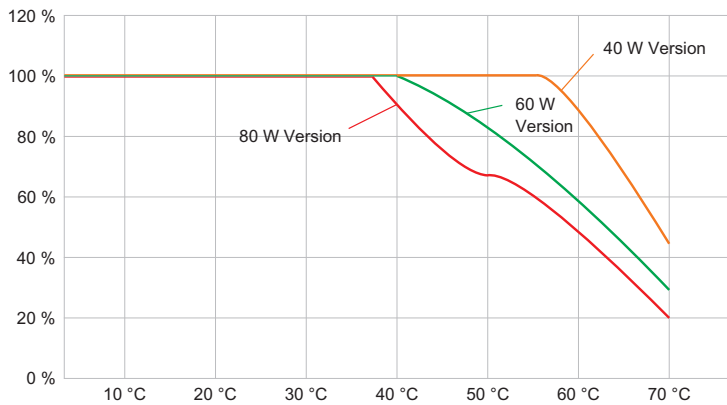

6050/604-611-7B2-208850-001 Art. No. 284229

Lighting Data

Number of lamps	1
Lamp wattage	60 W
Lamp type	LED
Lamp	LED
Light colour	5000 K – neutral white
Light distribution	Medium-beam
Luminaire efficacy	113 lm/W
Luminous flux	6800 lm
Colour rendering	≥ 80
Colour temperature	5000 K

Ambient Conditions

Ambient temperature °C	-40 °C ... +70 °C
------------------------	-------------------

Mechanical Data

Version	Bracket mounting
Degree of protection (IP)	IP66 / IP68 (10 m)
Enclosure material	Aluminium, Seawater-resistant
Enclosure color	Standard
Sealing material	Silicone
Silicone-free content	Contains silicone
Protective glass material 2	Pressed glass
Max. solid connection terminals	6 mm ²
Max. finely stranded connection terminals	4 mm ²
Type of connection cable	Finely stranded Finely stranded with clip Solid
Size	1
Width	298 mm
Height	327.5 mm
Length	310 mm
Reflector	Yes
Weight	-
Disconnection of the luminaire	No

Luminous flux decrease at ambient temperature - variants without DALI

Light Distribution Curves

With internal reflector, protection glass clear

Dimensional Drawings (All Dimensions in mm [inches]) – Subject to Alterations