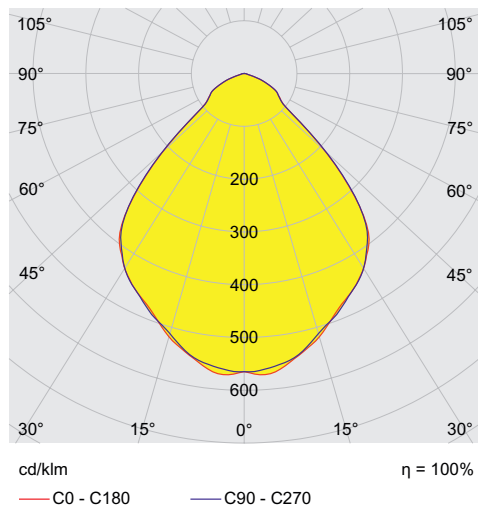

6050/604-611-7B2-208850-001 Art. No. 284229

Lighting Data

Number of lamps	1
Lamp wattage	60 W
Lamp type	LED
Lamp	LED
Light colour	5000 K – neutral white
Light distribution	Medium-beam
Luminaire efficacy	113 lm/W
Luminous flux	6800 lm
Colour rendering	≥ 80
Colour temperature	5000 K

Ambient Conditions

Ambient temperature °C	-40 °C ... +70 °C
------------------------	-------------------

Mechanical Data

Version	Bracket mounting
Degree of protection (IP)	IP66 / IP68 (10 m)
Enclosure material	Aluminium, Seawater-resistant
Enclosure color	Standard
Sealing material	Silicone
Silicone-free content	Contains silicone
Protective glass material 2	Pressed glass
Max. solid connection terminals	6 mm ²
Max. finely stranded connection terminals	4 mm ²
Type of connection cable	Finely stranded Finely stranded with clip Solid
Size	1
Width	298 mm
Height	327.5 mm
Length	310 mm
Reflector	Yes
Weight	-
Disconnection of the luminaire	No

Luminous flux decrease at ambient temperature - variants without DALI

Light Distribution Curves

With internal reflector, protection glass clear

Dimensional Drawings (All Dimensions in mm [inches]) – Subject to Alterations