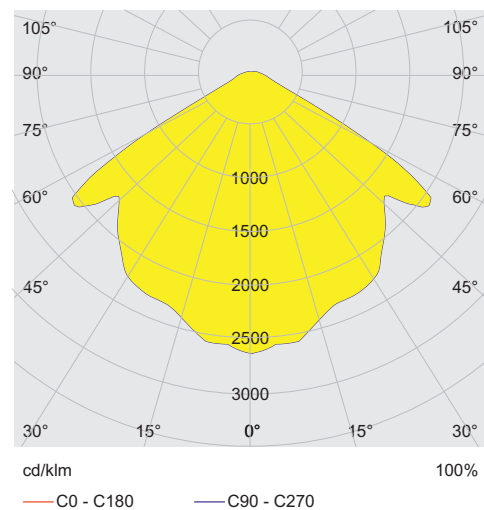

6057/2112-101-4310-121-200 Art. No. 288953

Light Distribution Curves

Light Distribution Curve 6057

Dimensional Drawings (All Dimensions in mm [inches]) – Subject to Alterations

Accessories

Mounting bracket

		Art. No.
	Horiz. Pipe mtg. brk. Ø50mm 6057 spare	289889
	Horiz. Pipe mtg. brk. Ø60mm 6057 spare	290041
	Verti. Pipe mtg. brk. Ø50mm 6057 spare	289890
	Verti. Pipe mtg. brk. Ø60mm 6057 spare	290042
	Wall/ceiling mtg.brk. 6057 spare 1.4301	288823

Ring bolt

		Art. No.
	Ring bolt M8x9 similar DIN 580 C15	115896

We reserve the right to make alterations to the technical data, dimensions, weights, designs and products available without notice. The illustrations cannot be considered binding.